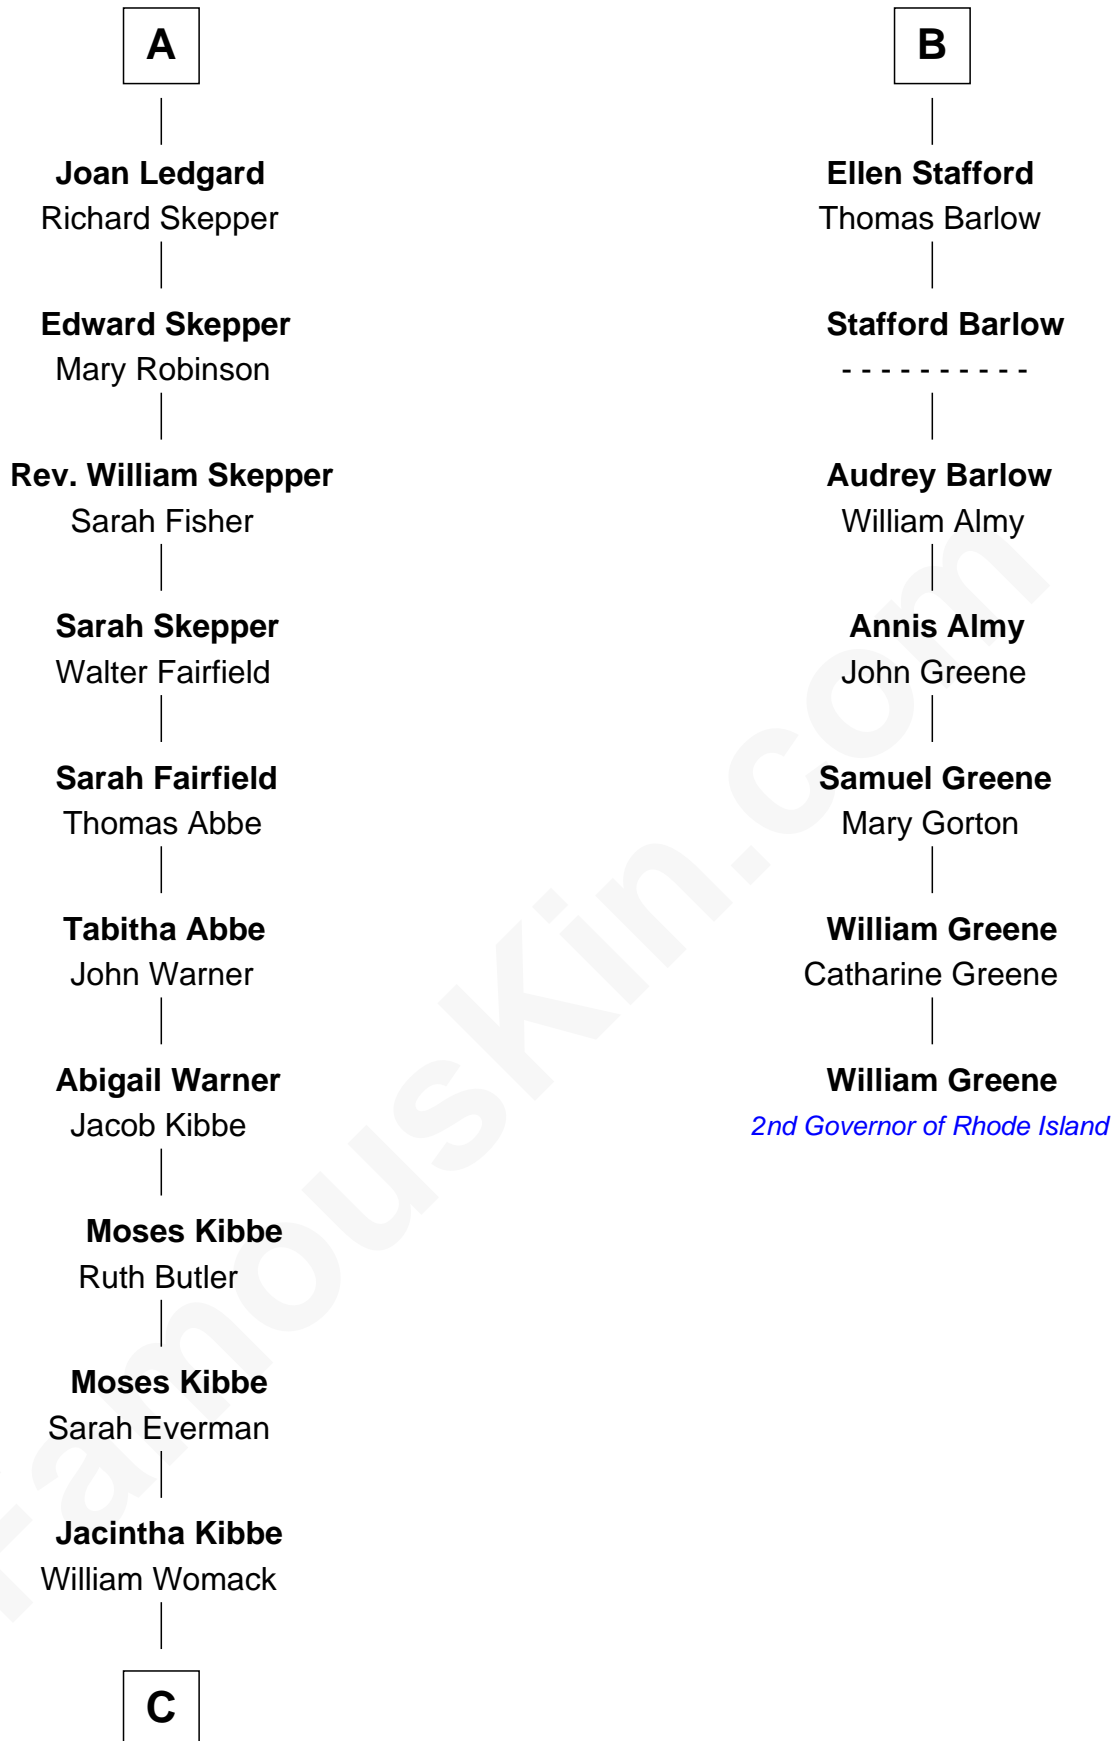

FamousKin.com

Relationship Chart of

Roy Rogers

Cowboy movie actor and singer

13th cousin 6 times removed of

William Greene

2nd Governor of Rhode Island

Ralph de Stafford

Isabel de la Pole
Thomas Morley

Sir Humphrey Stafford
Elizabeth Burdet

Anne Morley
Sir John Hastings

Sir Humphrey Stafford
Eleanor Aylesbury

Elizabeth Hastings
Sir Robert Hildyard

Humphrey Stafford
Katherine Fray

Sir Piers Hildyard
Joan de la See

Sir Humphrey Stafford
Margaret Fogge

Isabel Hildyard
Ralph Legard

Sir Humphrey Stafford
Margaret Tame

A

B

C

—
Archer Womack
Patricia Adeline Hatchett