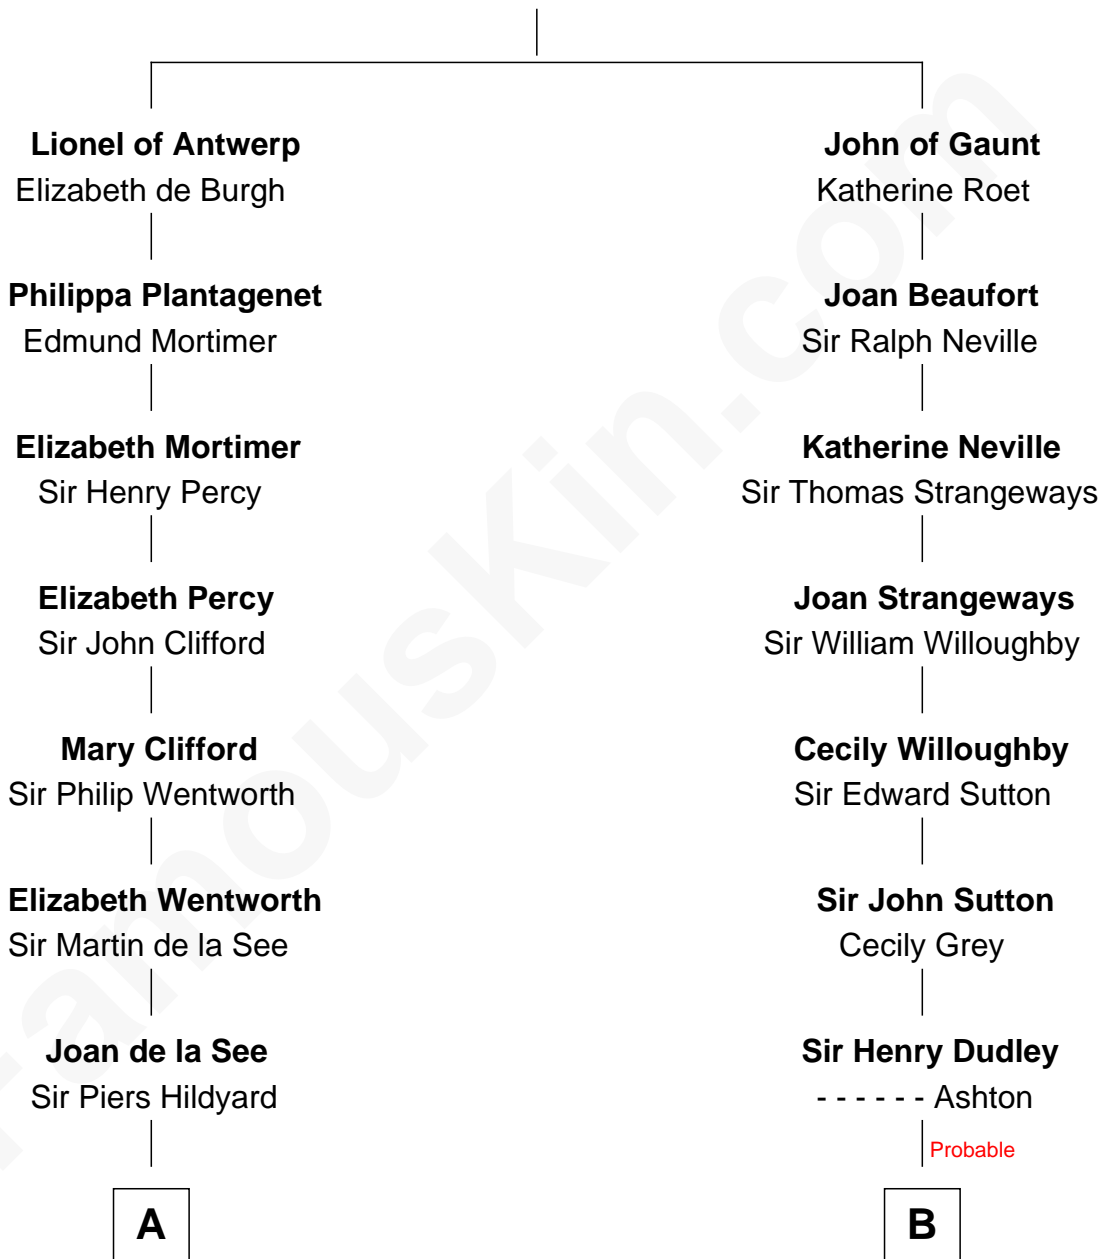

## Relationship Chart of

### Roy Rogers

Cowboy movie actor and singer

20th cousin 1 time removed of

### Kate Upton

Sports Illustrated Swimsuit Cover Model

**Edward III, King of England**

Philippa of Hainault

**C**

**Jacintha Kibbe**  
William Womack

**Archer Womack**  
Patricia Adeline Hatchett

**Mattie M. Womack**  
Andrew E. Slye