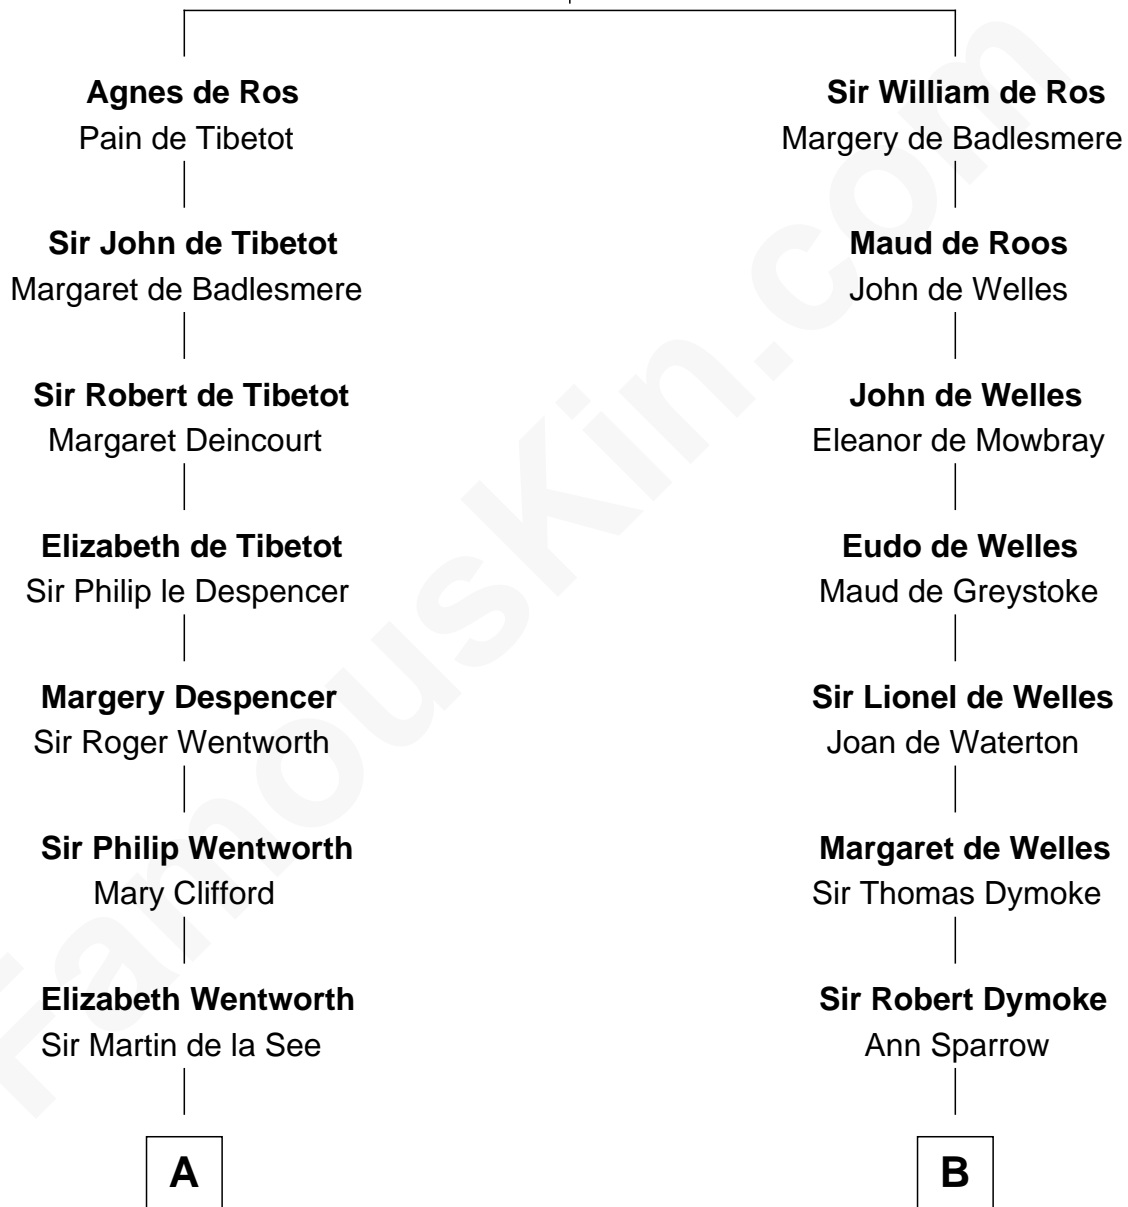

FamousKin.com

Relationship Chart of

Roy Rogers

Cowboy movie actor and singer

14th cousin 7 times removed of

George Washington

1st U.S. President

William de Ros
Maude de Vaux

C

—
Moses Kibbe
Sarah Everman

—
Jacintha Kibbe
William Womack

—
Archer Womack
Patricia Adeline Hatchett

—
Mattie M. Womack
Andrew E. Slye

—
Roy Rogers
Cowboy movie actor and singer