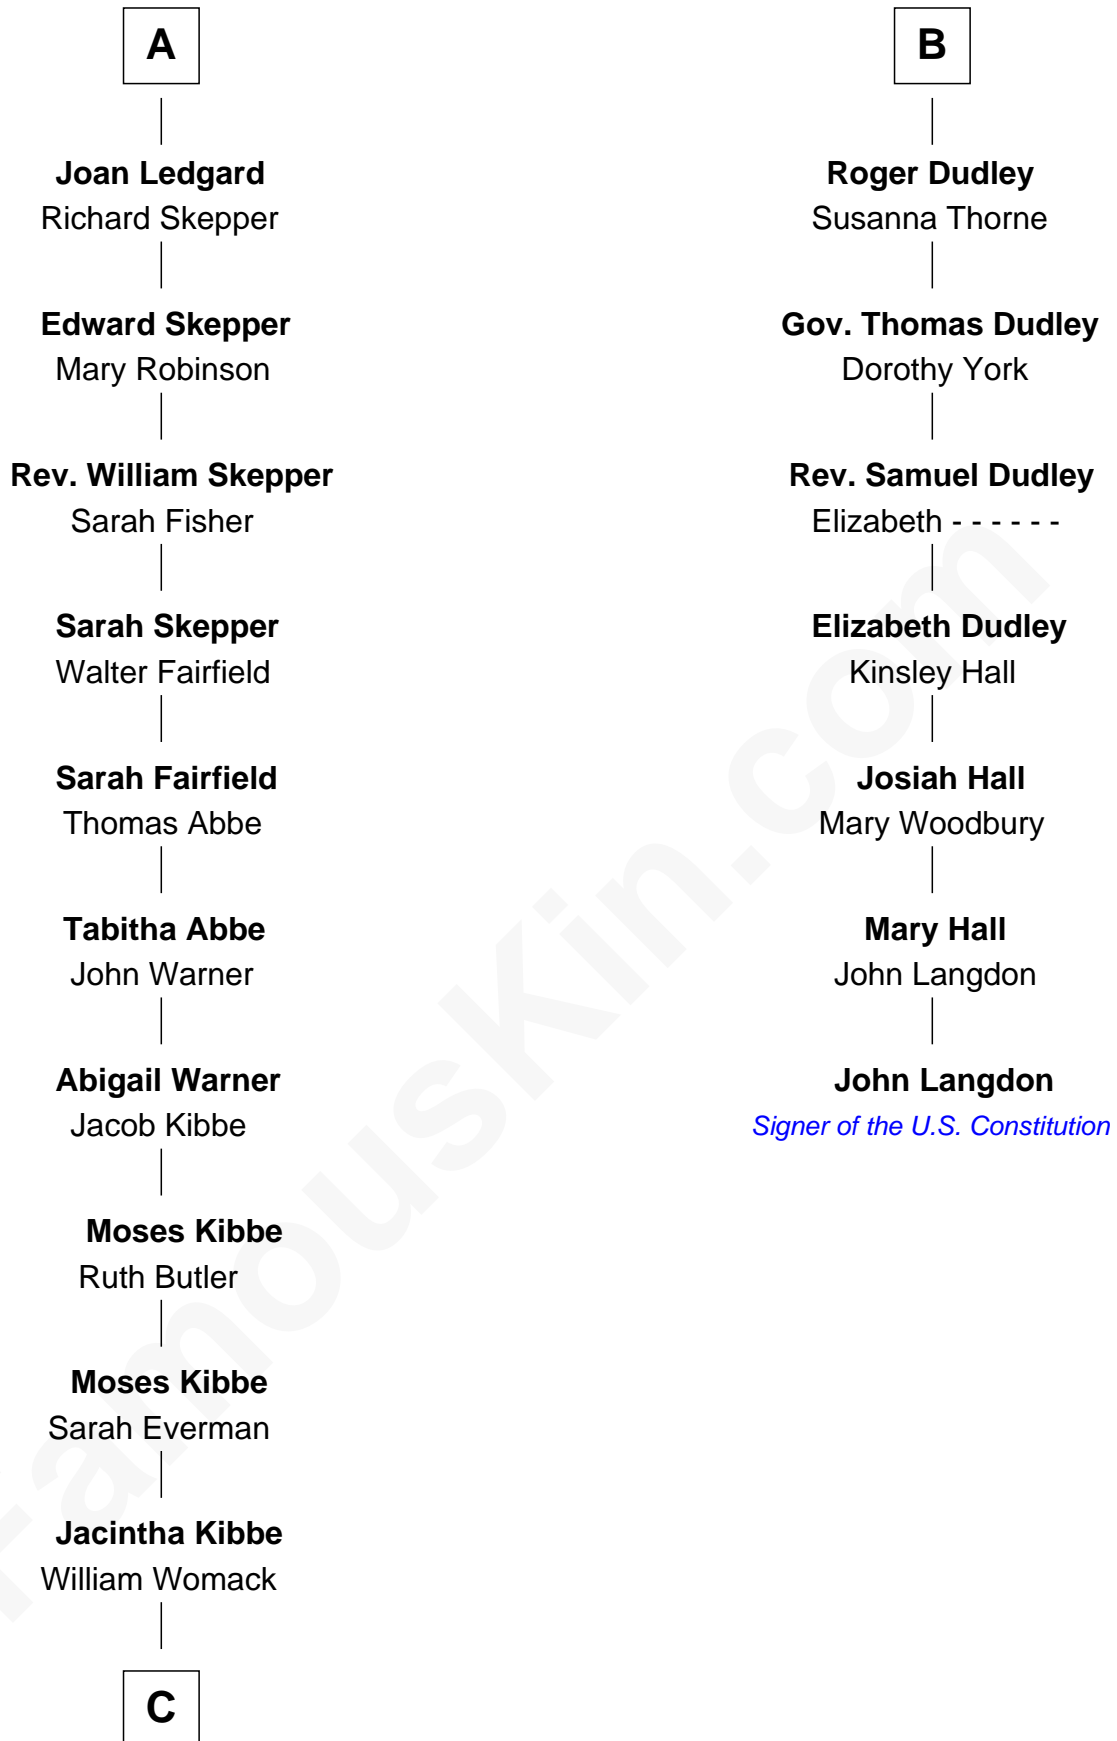

FamousKin.com

Relationship Chart of

Roy Rogers

Cowboy movie actor and singer

13th cousin 6 times removed of

John Langdon

Signer of the U.S. Constitution

Sir Ralph de Neville

Cecily Willoughby

Sir Edward Sutton

Sir John Sutton

Cecily Grey

Sir Henry Dudley

----- Ashton

Probable

B