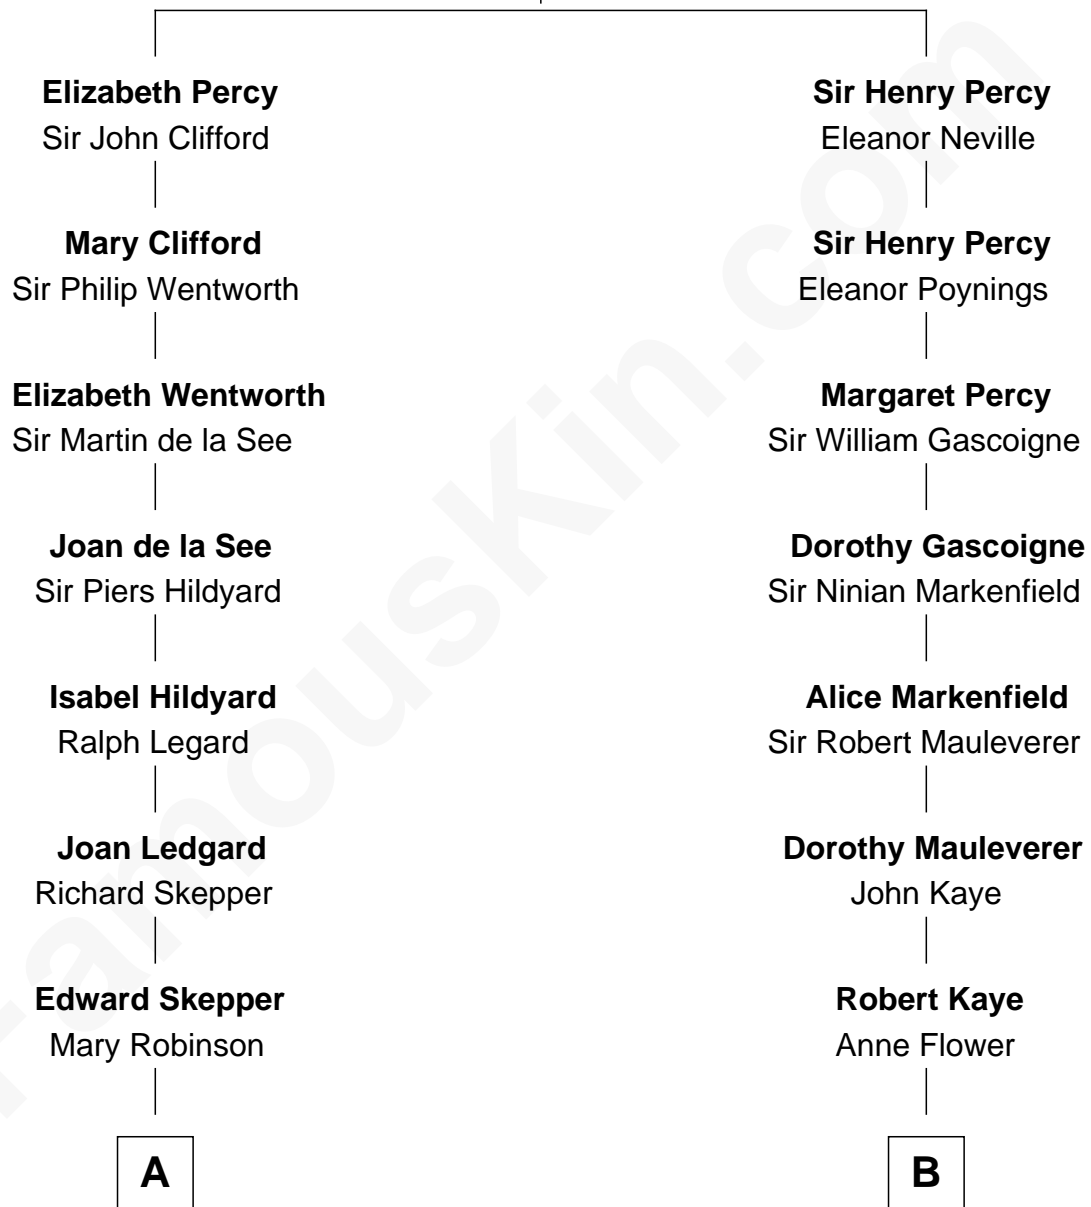

# FamousKin.com Relationship Chart of

**Roy Rogers**

*Cowboy movie actor and singer*

17th cousin of

**Louis Auchincloss**

*Author*

**Sir Henry Percy**  
Elizabeth Mortimer

**A**

**Rev. William Skepper**

Sarah Fisher

**Sarah Skepper**

Walter Fairfield

**Sarah Fairfield**

Thomas Abbe

**Tabitha Abbe**

John Warner

**Abigail Warner**

Jacob Kibbe

**Moses Kibbe**

Ruth Butler

**Moses Kibbe**

Sarah Everman

**Jacintha Kibbe**

William Womack