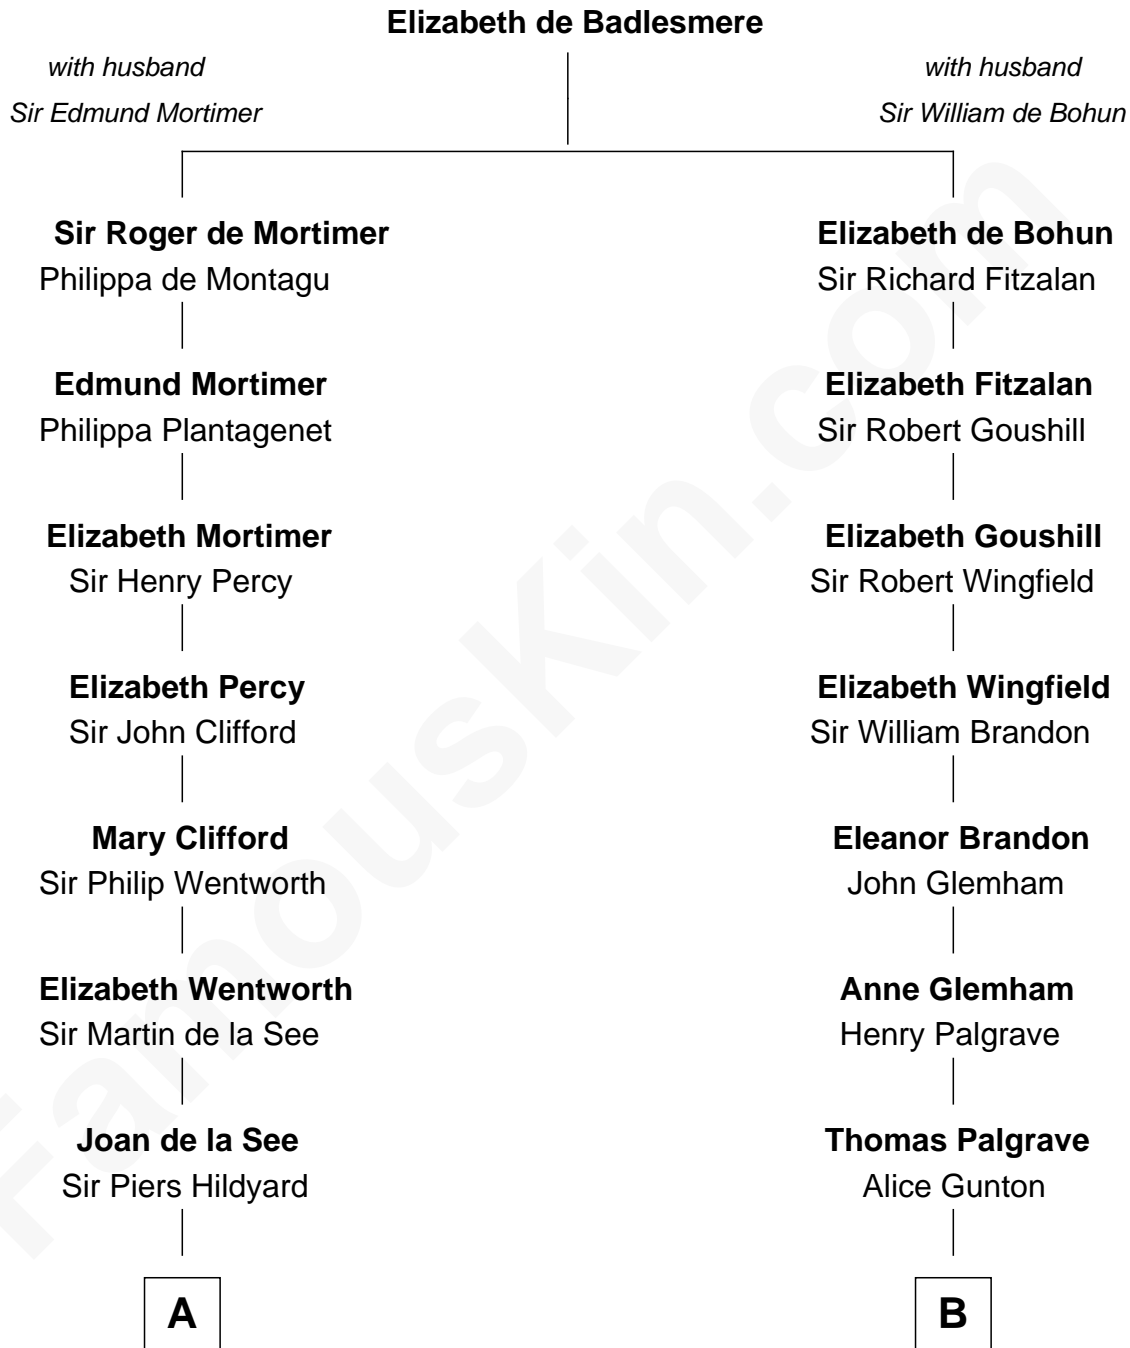

FamousKin.com

Relationship Chart of

Roy Rogers

Cowboy movie actor and singer

17th cousin 3 times removed of

Hetty Green

"The Witch of Wall Street"

C

—
Jacintha Kibbe
William Womack

—
Archer Womack
Patricia Adeline Hatchett

—
Mattie M. Womack
Andrew E. Slye

—
Roy Rogers
Cowboy movie actor and singer

FamousKin.com