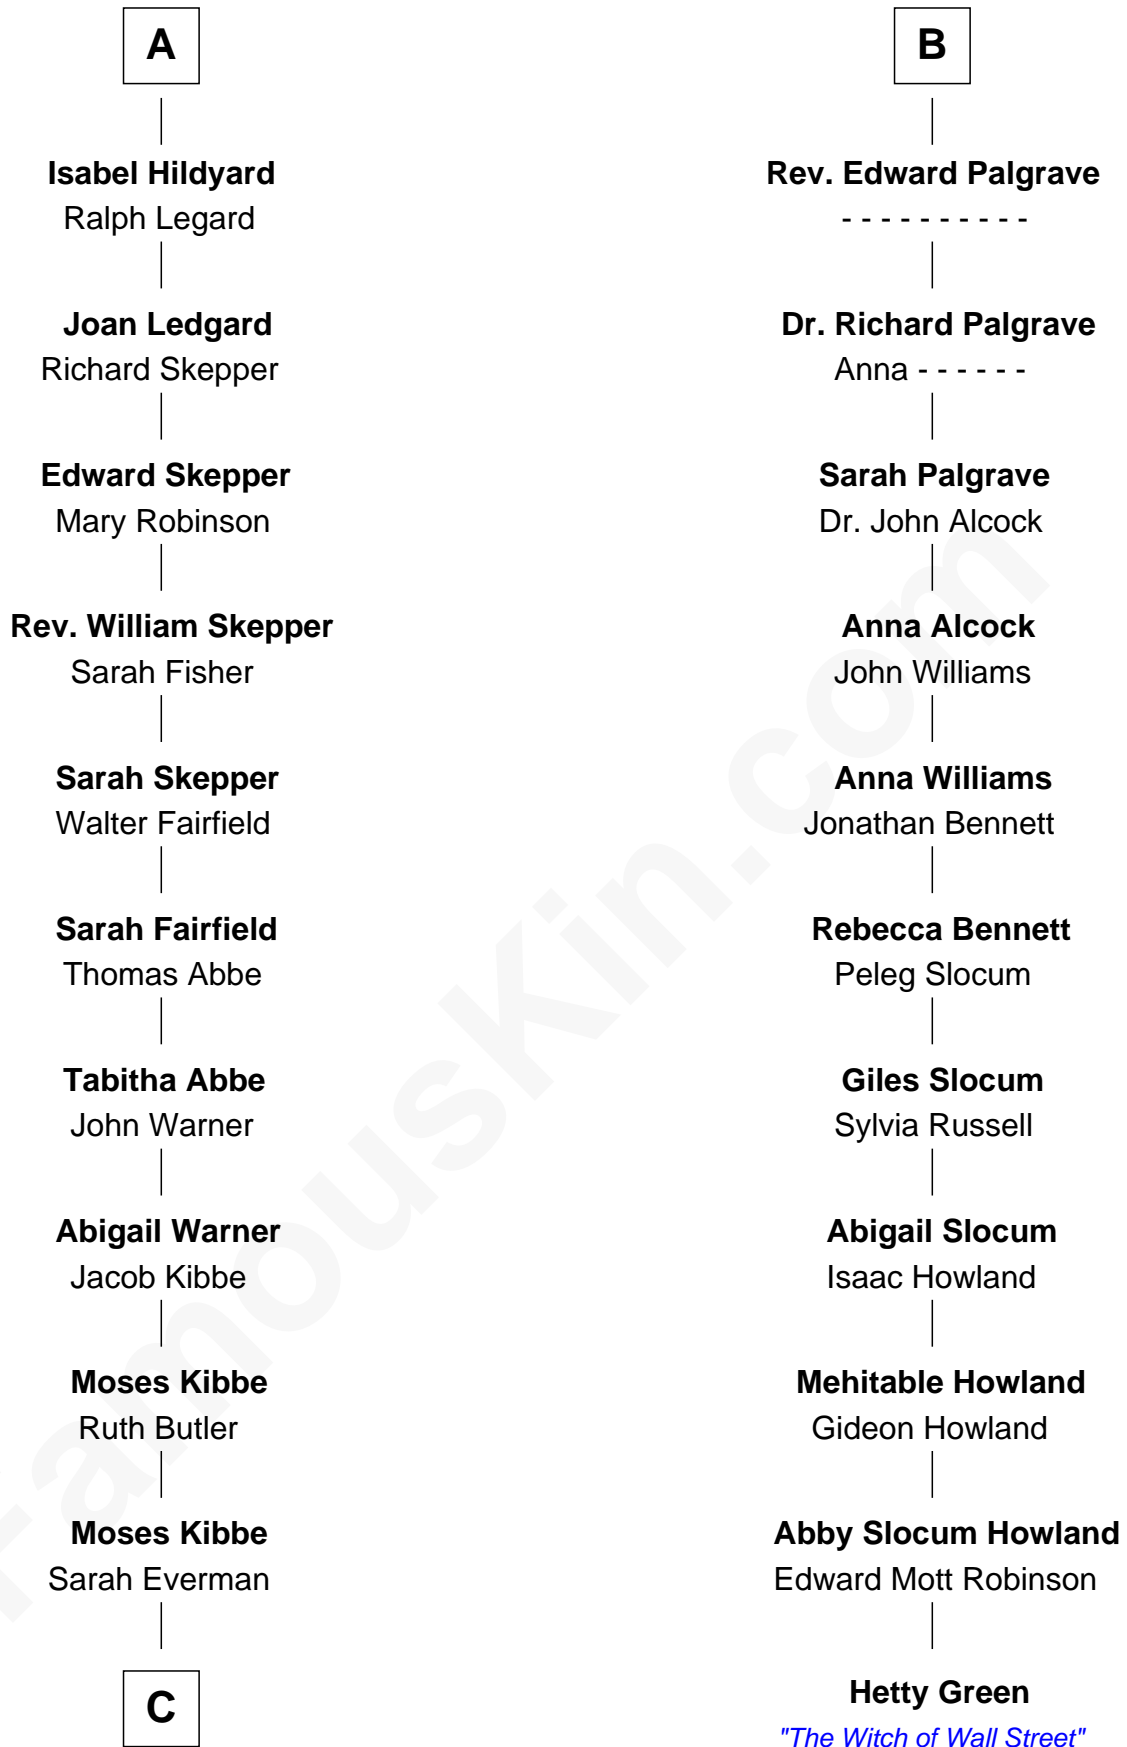

FamousKin.com

Relationship Chart of

Roy Rogers

Cowboy movie actor and singer

17th cousin 3 times removed of

Hetty Green

"The Witch of Wall Street"

C

—
Jacintha Kibbe
William Womack

—
Archer Womack
Patricia Adeline Hatchett

—
Mattie M. Womack
Andrew E. Slye

—
Roy Rogers
Cowboy movie actor and singer

FamousKin.com