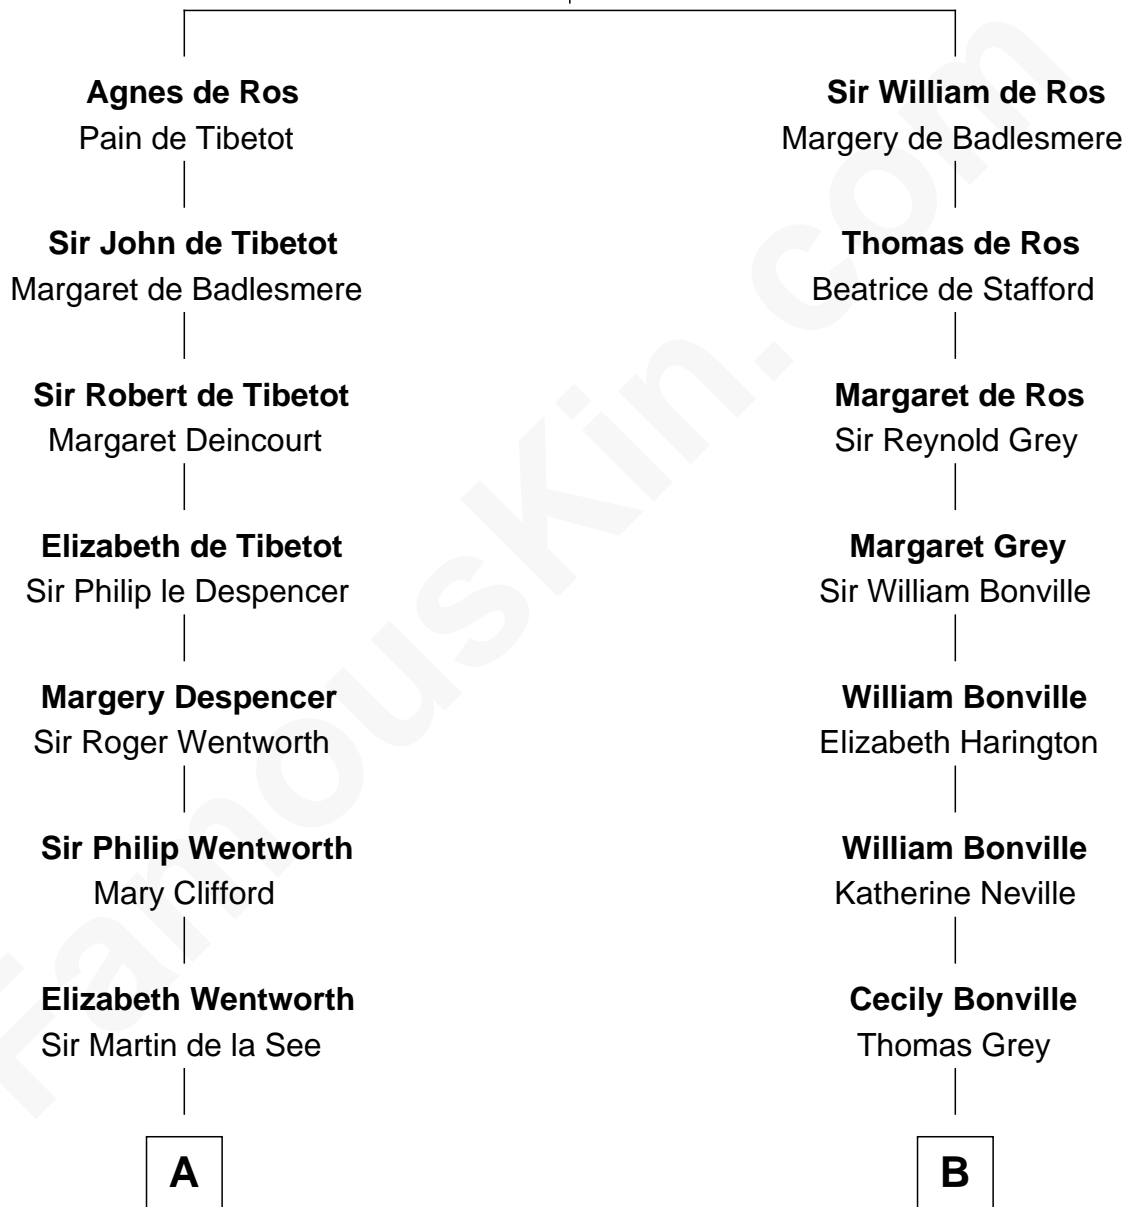

## Relationship Chart of

### Roy Rogers

*Cowboy movie actor and singer*

20th cousin 1 time removed of

### Alan Shepard

*Mercury and Apollo Astronaut*

**William de Ros**  
Maude de Vaux

**C**

**Moses Kibbe**  
Sarah Everman

**Jacintha Kibbe**  
William Womack

**Archer Womack**  
Patricia Adeline Hatchett

**Mattie M. Womack**  
Andrew E. Slye

**Alan Shepard**  
*Mercury and Apollo Astronaut*