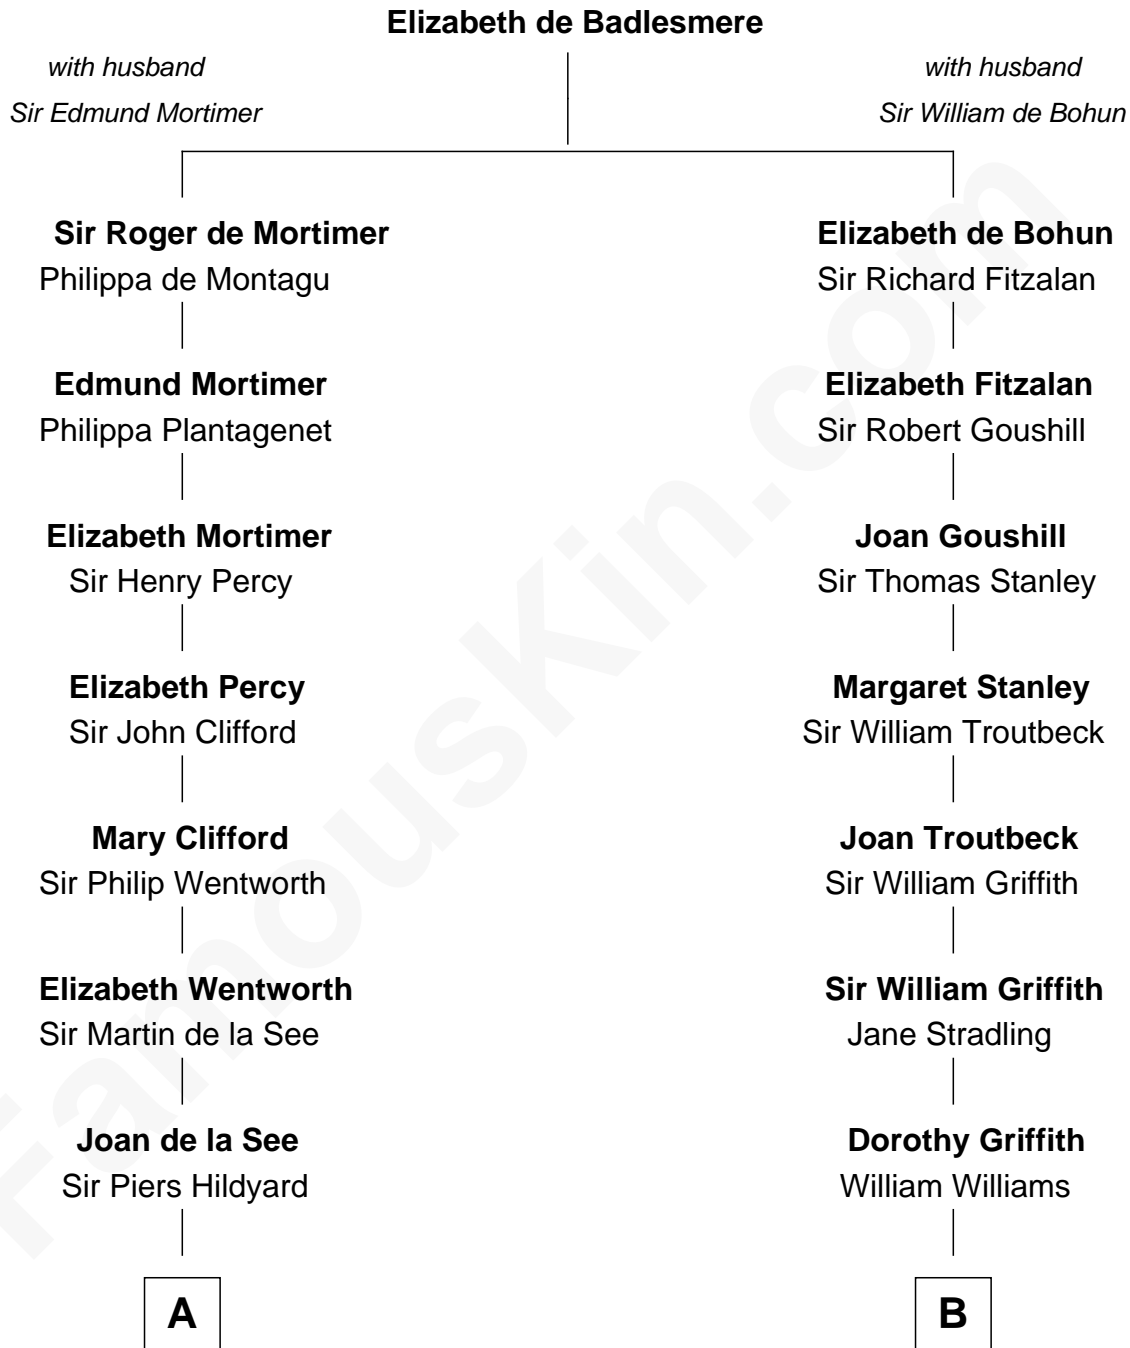

FamousKin.com

Relationship Chart of

Roy Rogers

Cowboy movie actor and singer

14th cousin 6 times removed of

Abigail (Smith) Adams

First Lady of President John Adams

C

—
Jacintha Kibbe
William Womack

—
Archer Womack
Patricia Adeline Hatchett

—
Mattie M. Womack
Andrew E. Slye

—
Roy Rogers
Cowboy movie actor and singer

FamousKin.com