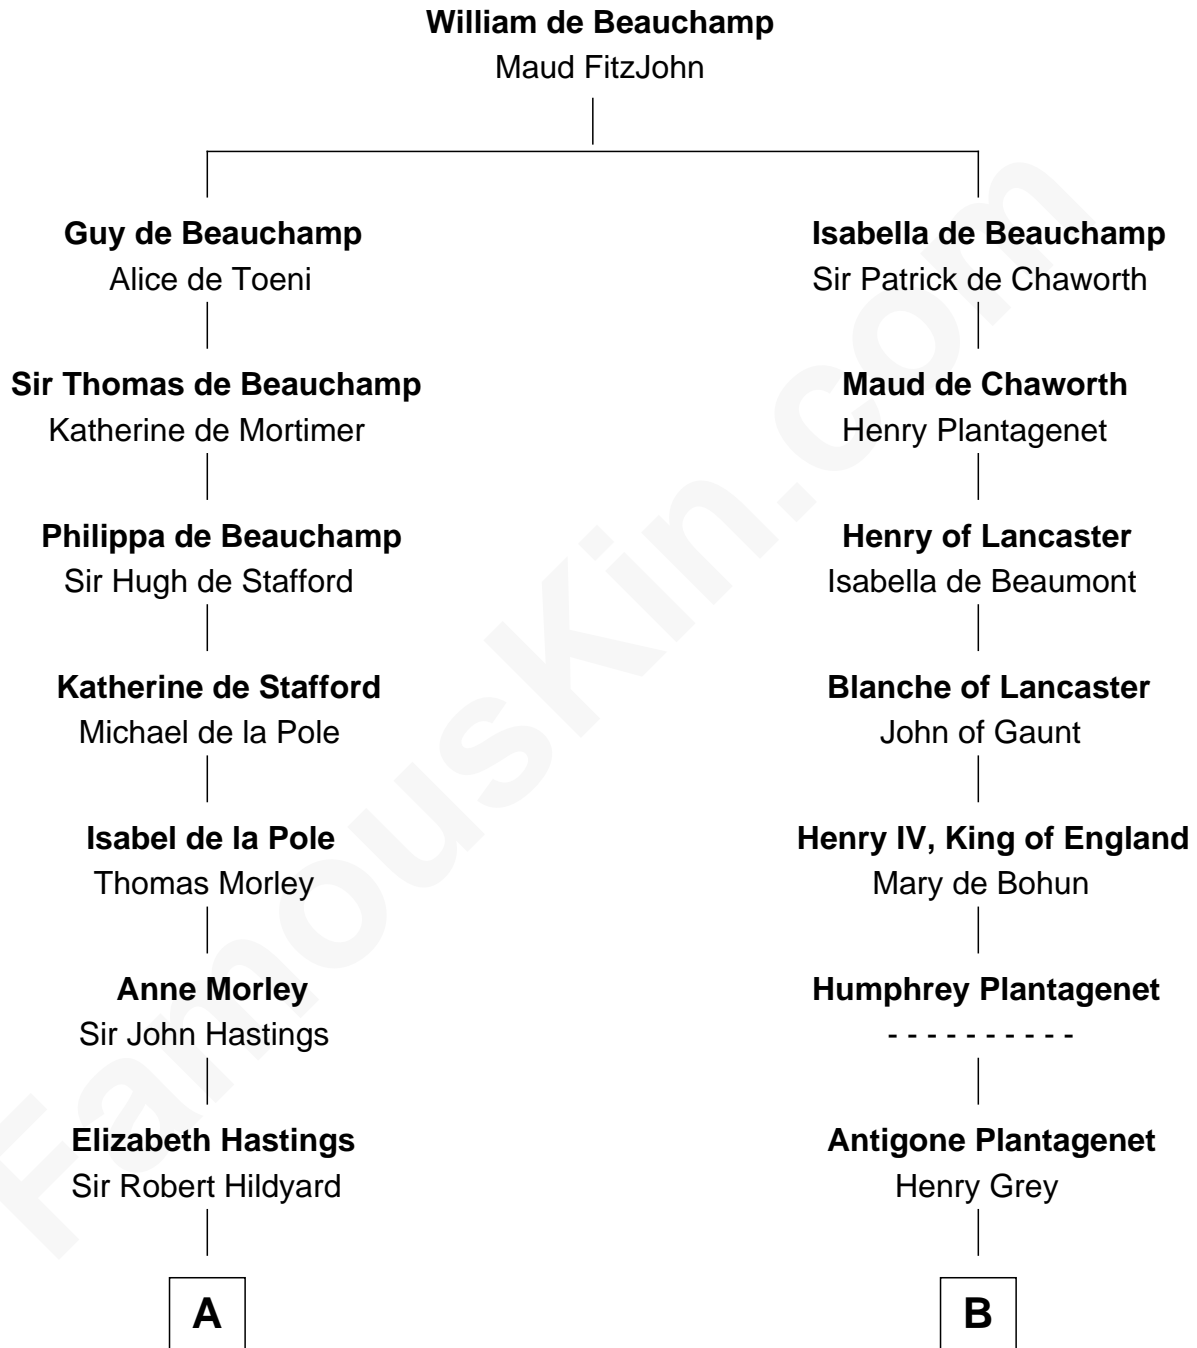

## Relationship Chart of

**Roy Rogers**

*Cowboy movie actor and singer*

21st cousin of

**Orson Welles**

*Radio, Stage, and Movie Actor*

**C**

**Moses Kibbe**  
Sarah Everman

**Jacintha Kibbe**  
William Womack

**Archer Womack**  
Patricia Adeline Hatchett

**Mattie M. Womack**  
Andrew E. Slye

**Roy Rogers**  
*Cowboy movie actor and singer*

**D**

**William Hill Wells**  
Elizabeth Dagworthy