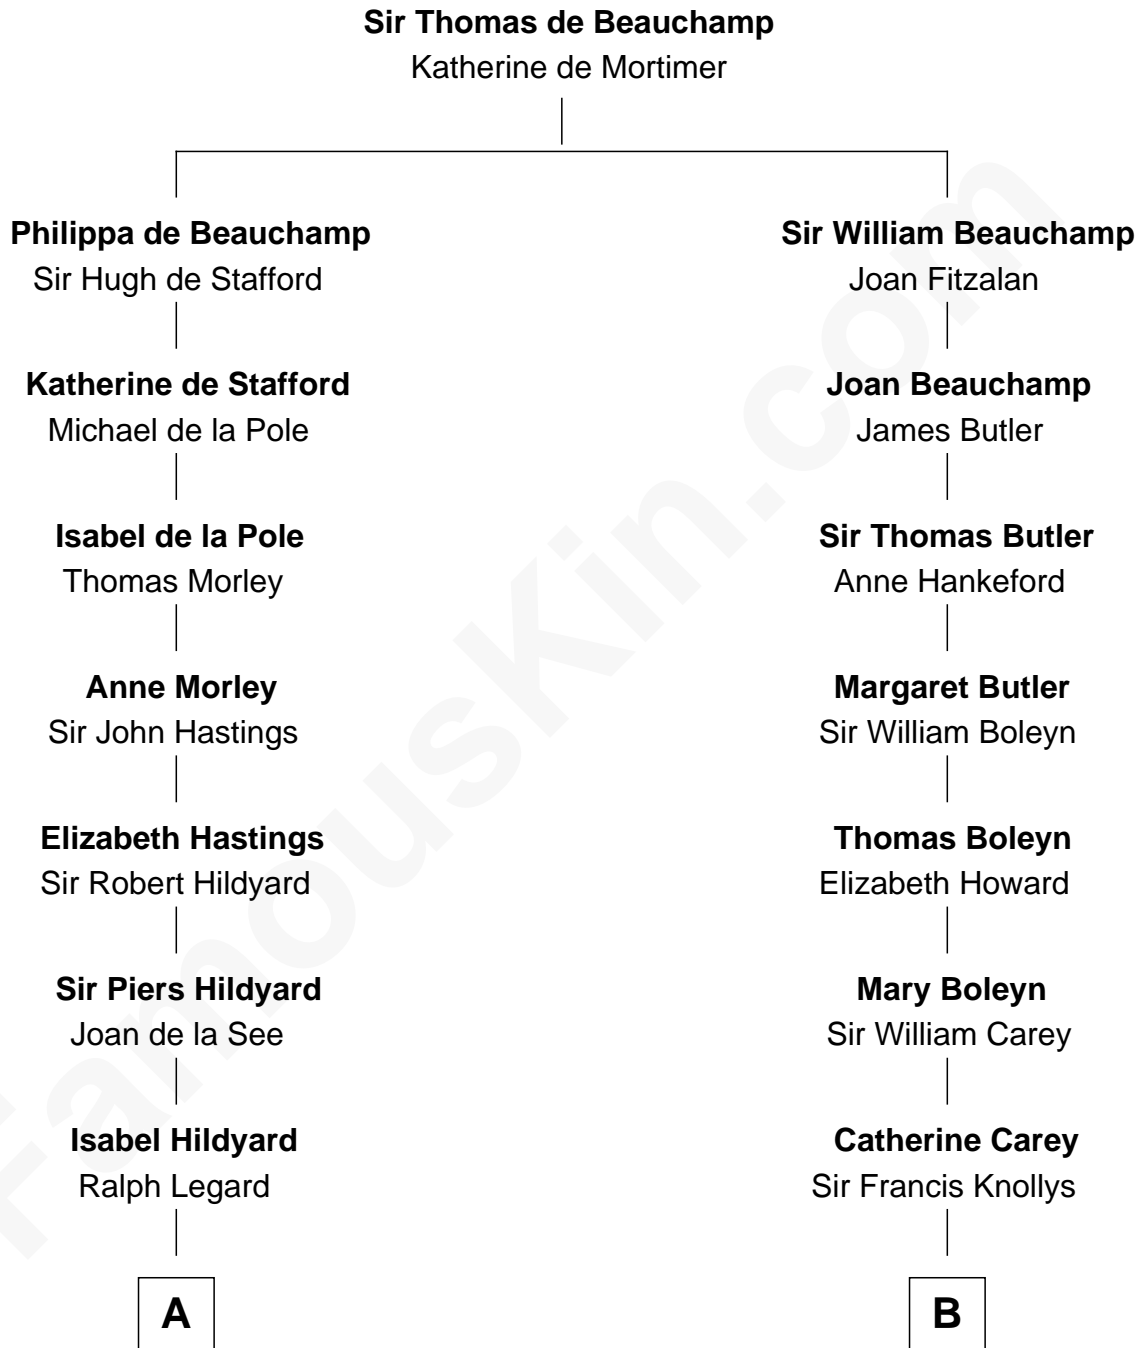

FamousKin.com

Relationship Chart of

Roy Rogers

Cowboy movie actor and singer

15th cousin 4 times removed of

Charles Darwin

Theory of Evolution

C

—
Archer Womack
Patricia Adeline Hatchett

—
Mattie M. Womack
Andrew E. Slye

—
Roy Rogers
Cowboy movie actor and singer

FamousKin.com