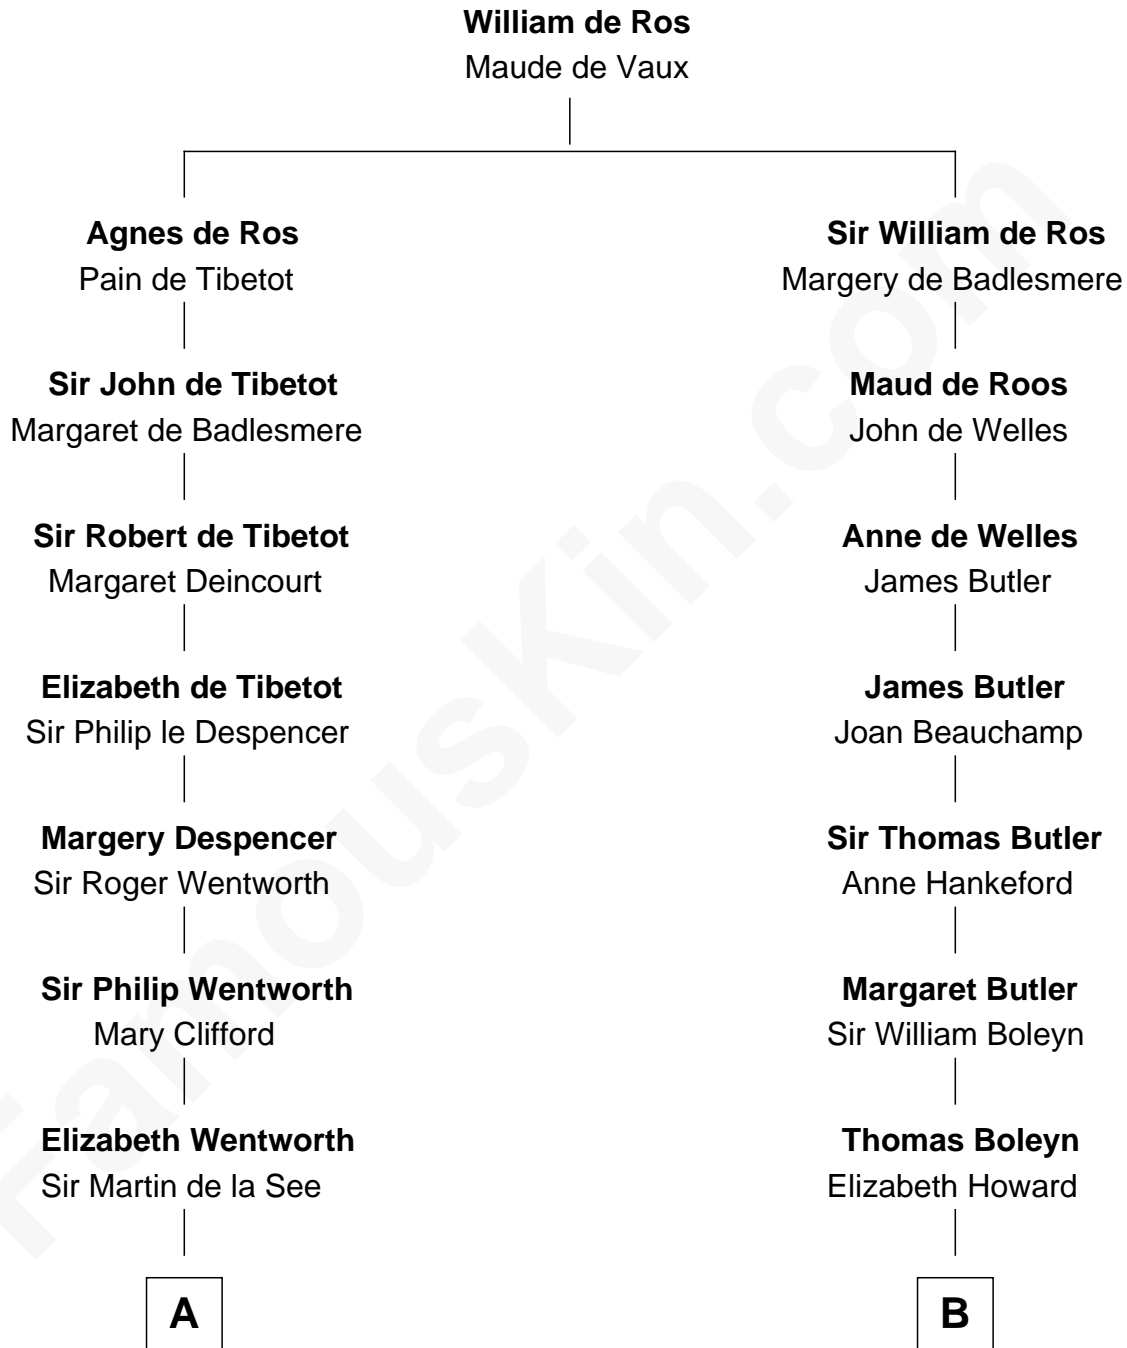

FamousKin.com

Relationship Chart of

Roy Rogers

Cowboy movie actor and singer

17th cousin 4 times removed of

Charles Darwin

Theory of Evolution

C

—
Moses Kibbe
Sarah Everman

—
Jacintha Kibbe
William Womack

—
Archer Womack
Patricia Adeline Hatchett

—
Mattie M. Womack
Andrew E. Slye

—
Roy Rogers
Cowboy movie actor and singer