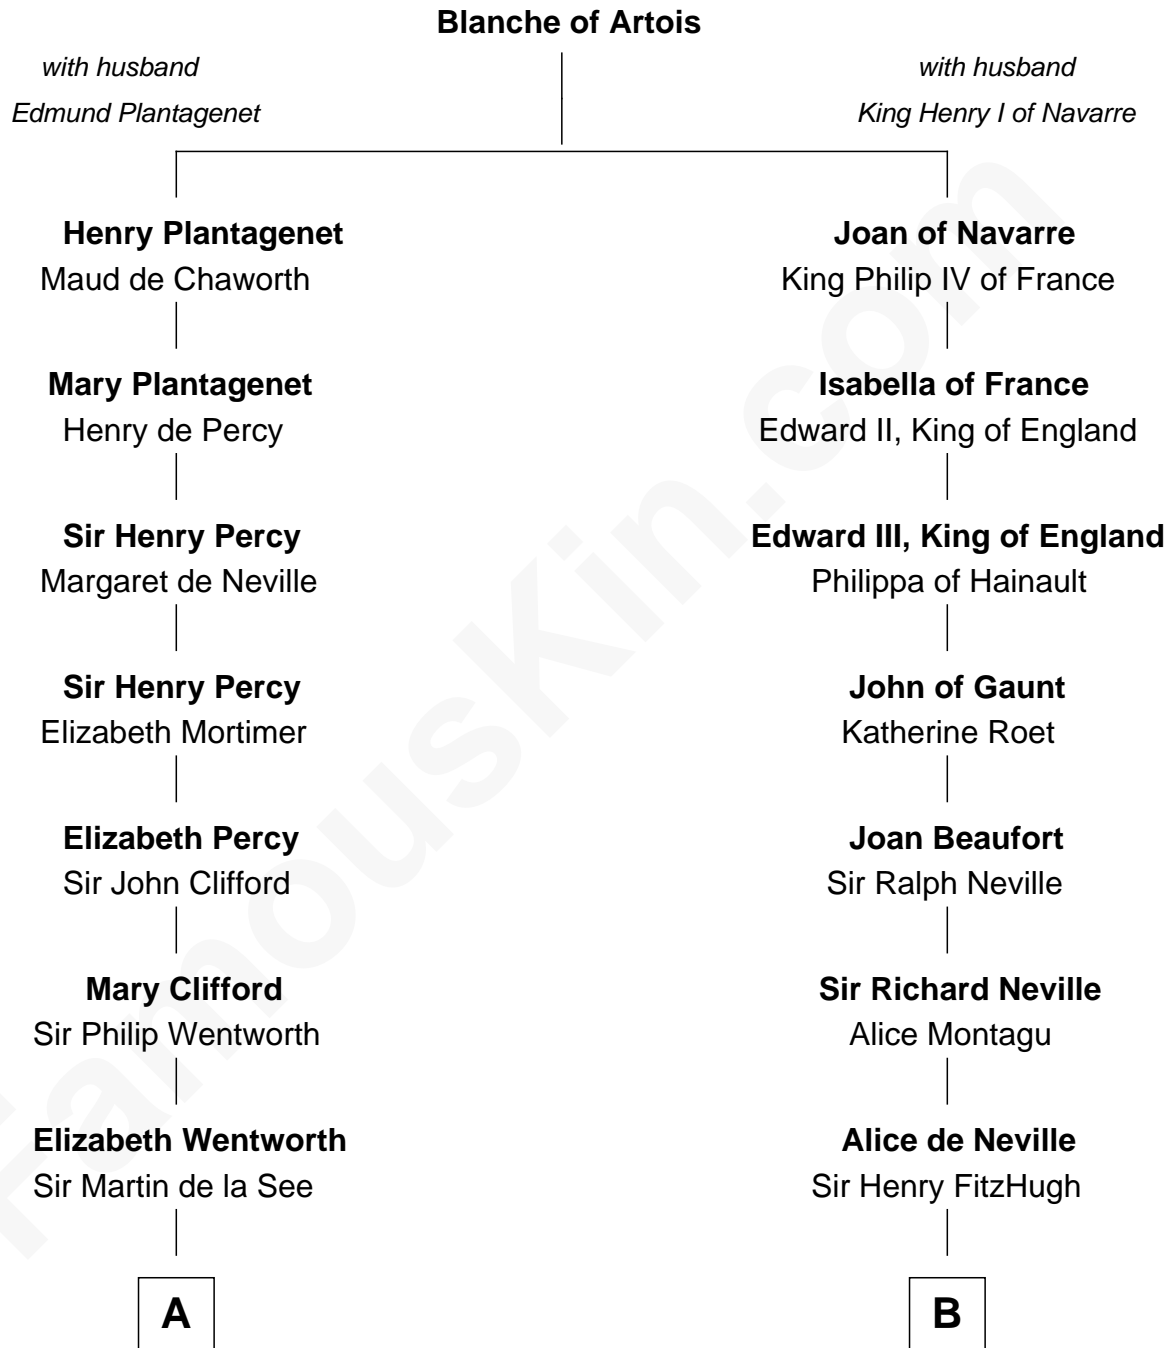

FamousKin.com

Relationship Chart of

Roy Rogers

Cowboy movie actor and singer

9th cousin 12 times removed of

Catherine Parr

6th Wife of King Henry VIII

C

—
Moses Kibbe
Sarah Everman

—
Jacintha Kibbe
William Womack

—
Archer Womack
Patricia Adeline Hatchett

—
Mattie M. Womack
Andrew E. Slye

—
Roy Rogers
Cowboy movie actor and singer