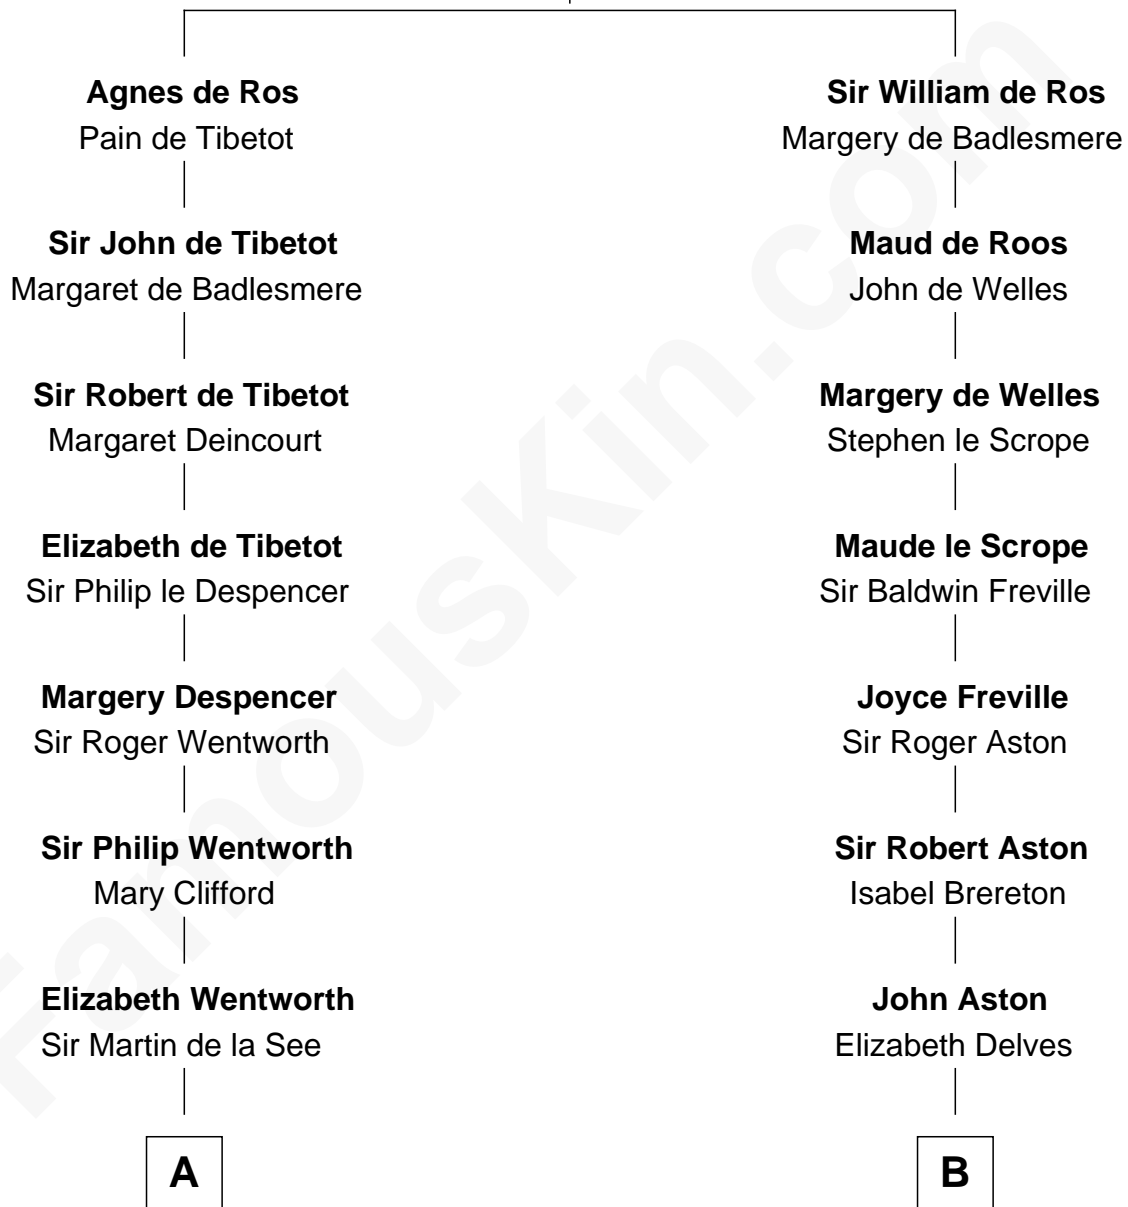

FamousKin.com

Relationship Chart of

Roy Rogers

Cowboy movie actor and singer

19th cousin 2 times removed of

General James Longstreet

Confederate Army - U.S. Civil War

William de Ros
Maude de Vaux

C

Moses Kibbe
Sarah Everman

Jacintha Kibbe
William Womack

Archer Womack
Patricia Adeline Hatchett

Mattie M. Womack
Andrew E. Slye

Roy Rogers
Cowboy movie actor and singer

D

Thomas Marshall Dent
Anne Magruder

Mary Anna Dent
James Longstreet

General James Longstreet
Confederate Army - U.S. Civil War