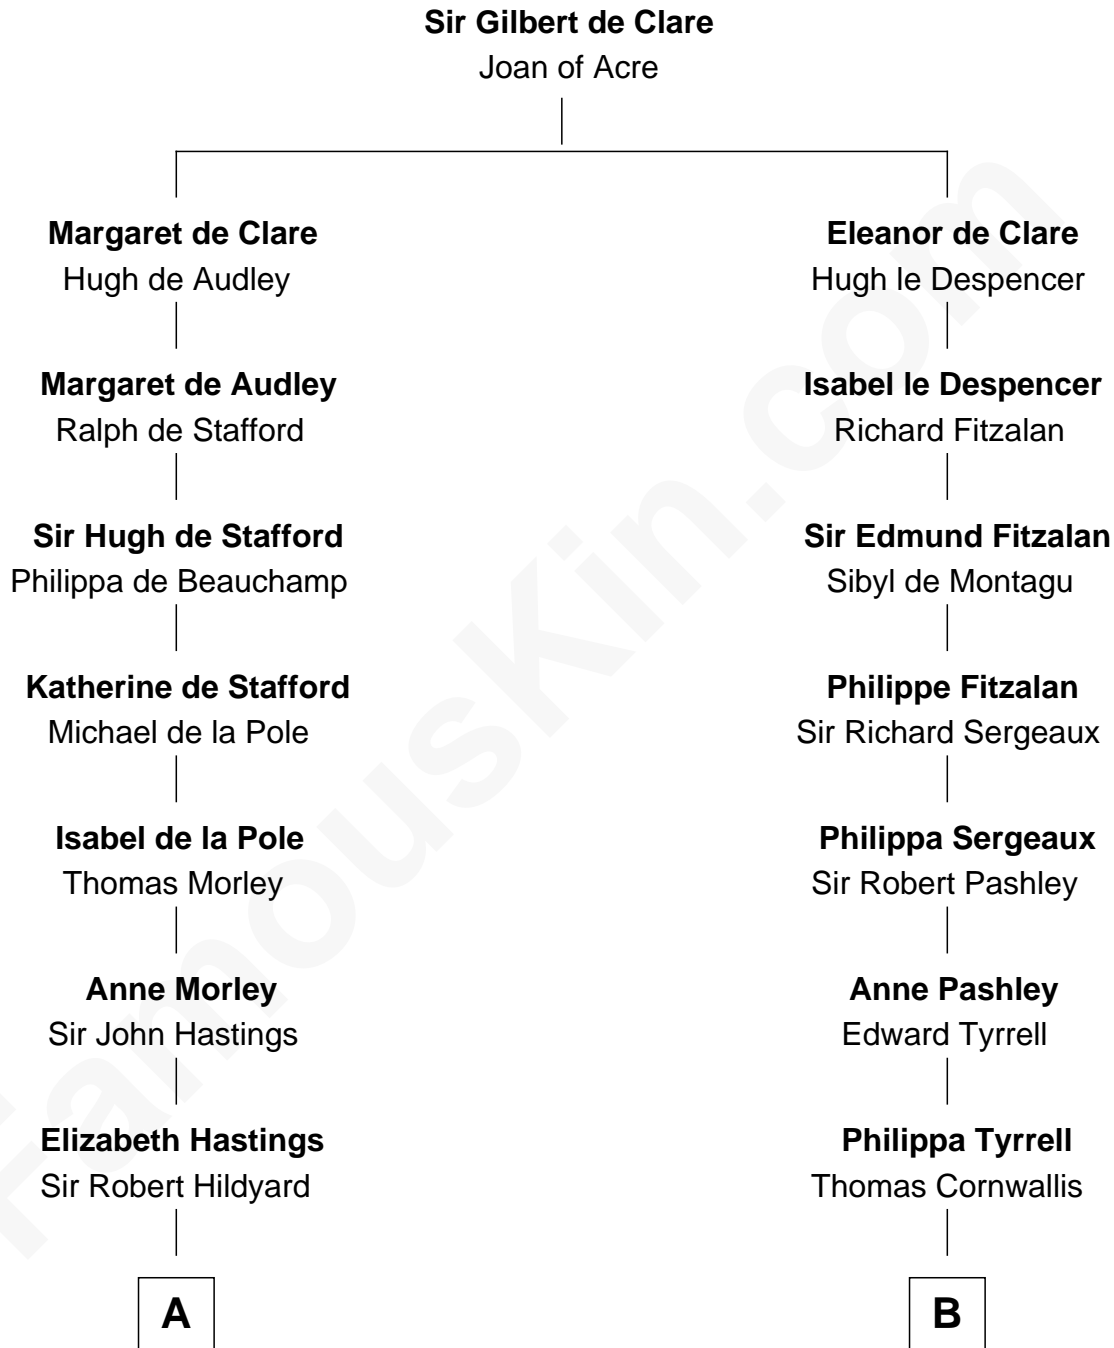

## Relationship Chart of

### Roy Rogers

*Cowboy movie actor and singer*

19th cousin 2 times removed of

**General James Longstreet**

*Confederate Army - U.S. Civil War*

**C**

**Moses Kibbe**  
Sarah Everman

**Jacintha Kibbe**  
William Womack