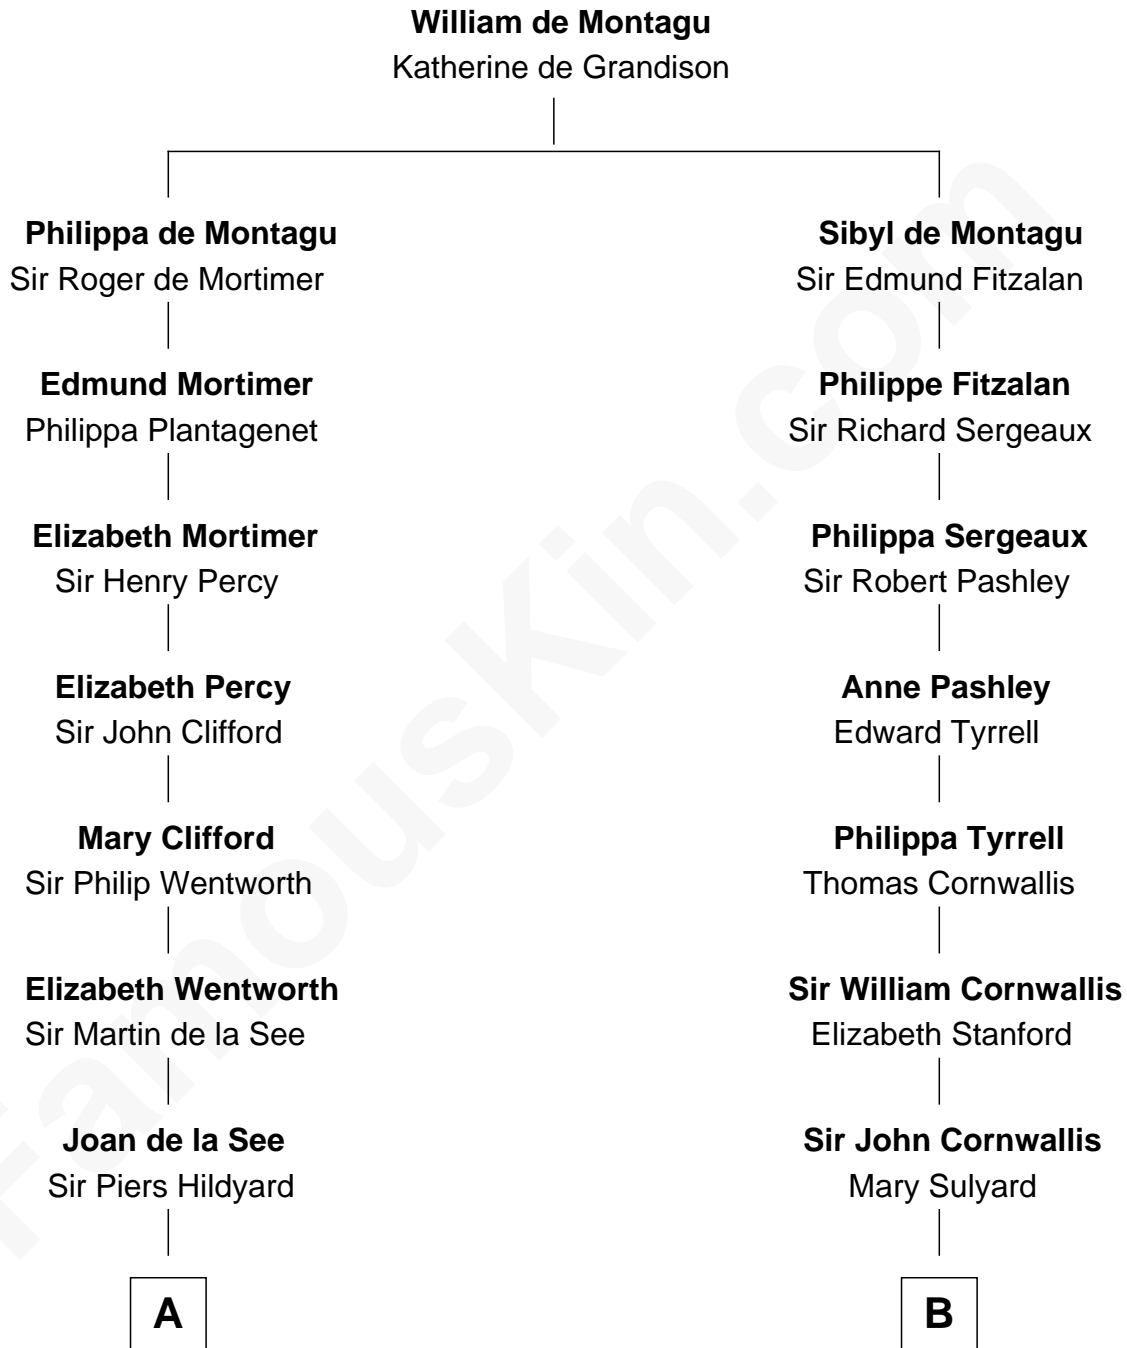

FamousKin.com

Relationship Chart of

Roy Rogers

Cowboy movie actor and singer

17th cousin 3 times removed of

General James Longstreet

Confederate Army - U.S. Civil War

C

—
Jacintha Kibbe

William Womack

—
Archer Womack

Patricia Adeline Hatchett

—
Mattie M. Womack

Andrew E. Slye

—
Roy Rogers

Cowboy movie actor and singer