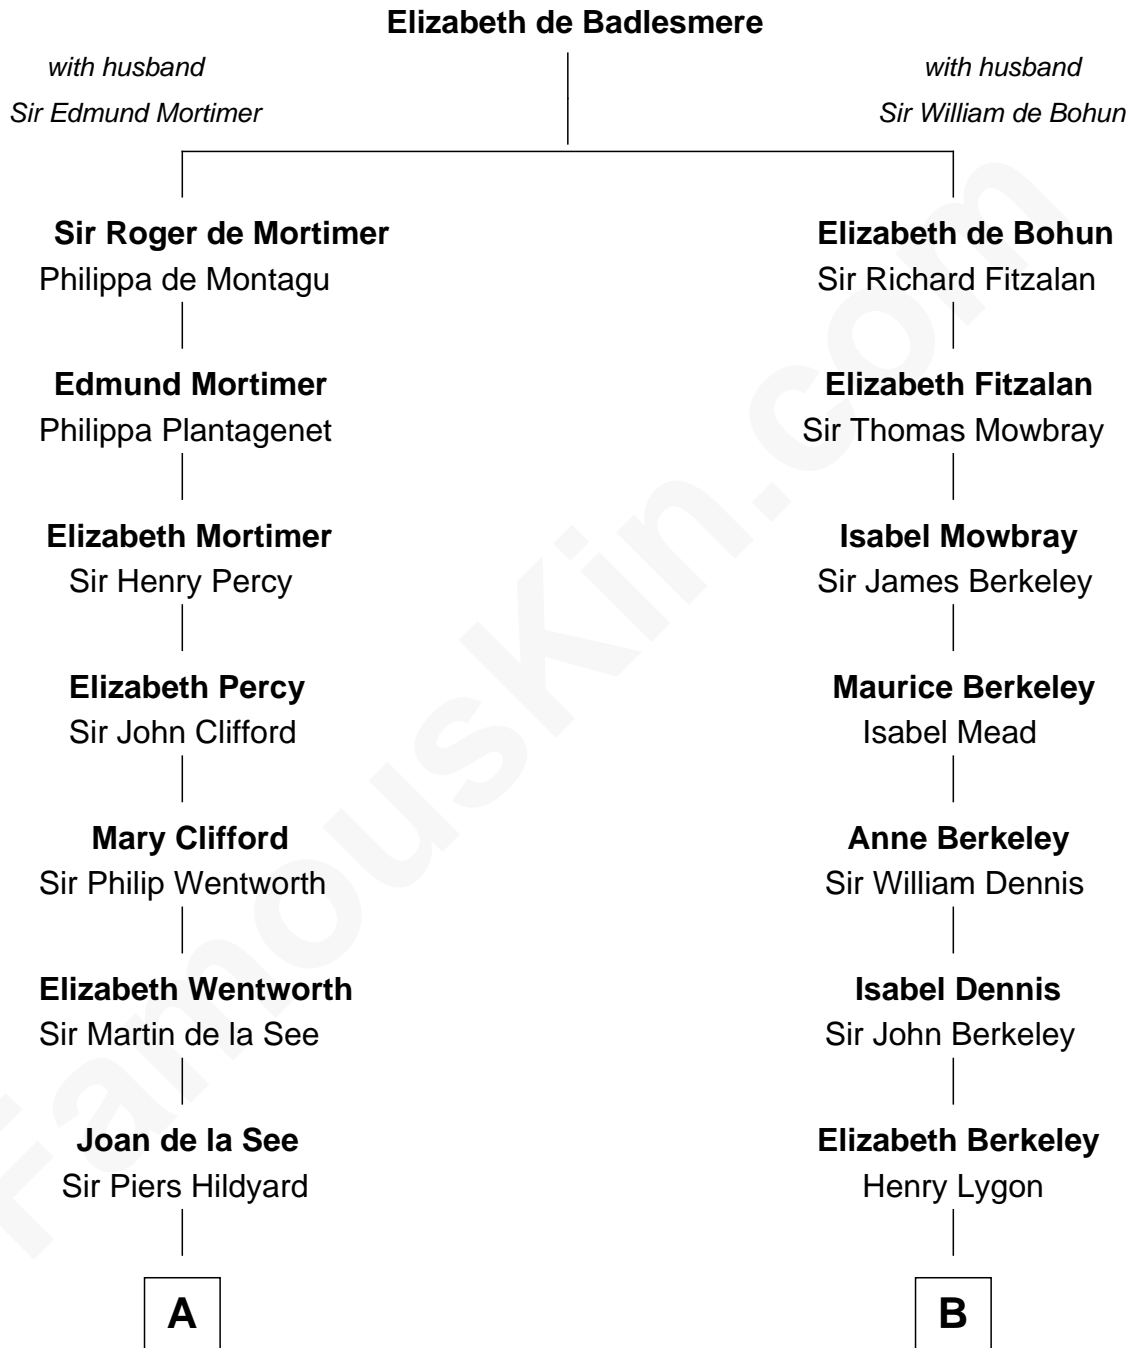

FamousKin.com

Relationship Chart of

Roy Rogers

Cowboy movie actor and singer

17th cousin 3 times removed of

Jack London

Author of "The Call of the Wild"

C

—
Jacintha Kibbe
William Womack

—
Archer Womack
Patricia Adeline Hatchett

—
Mattie M. Womack
Andrew E. Slye

—
Roy Rogers
Cowboy movie actor and singer

FamousKin.com