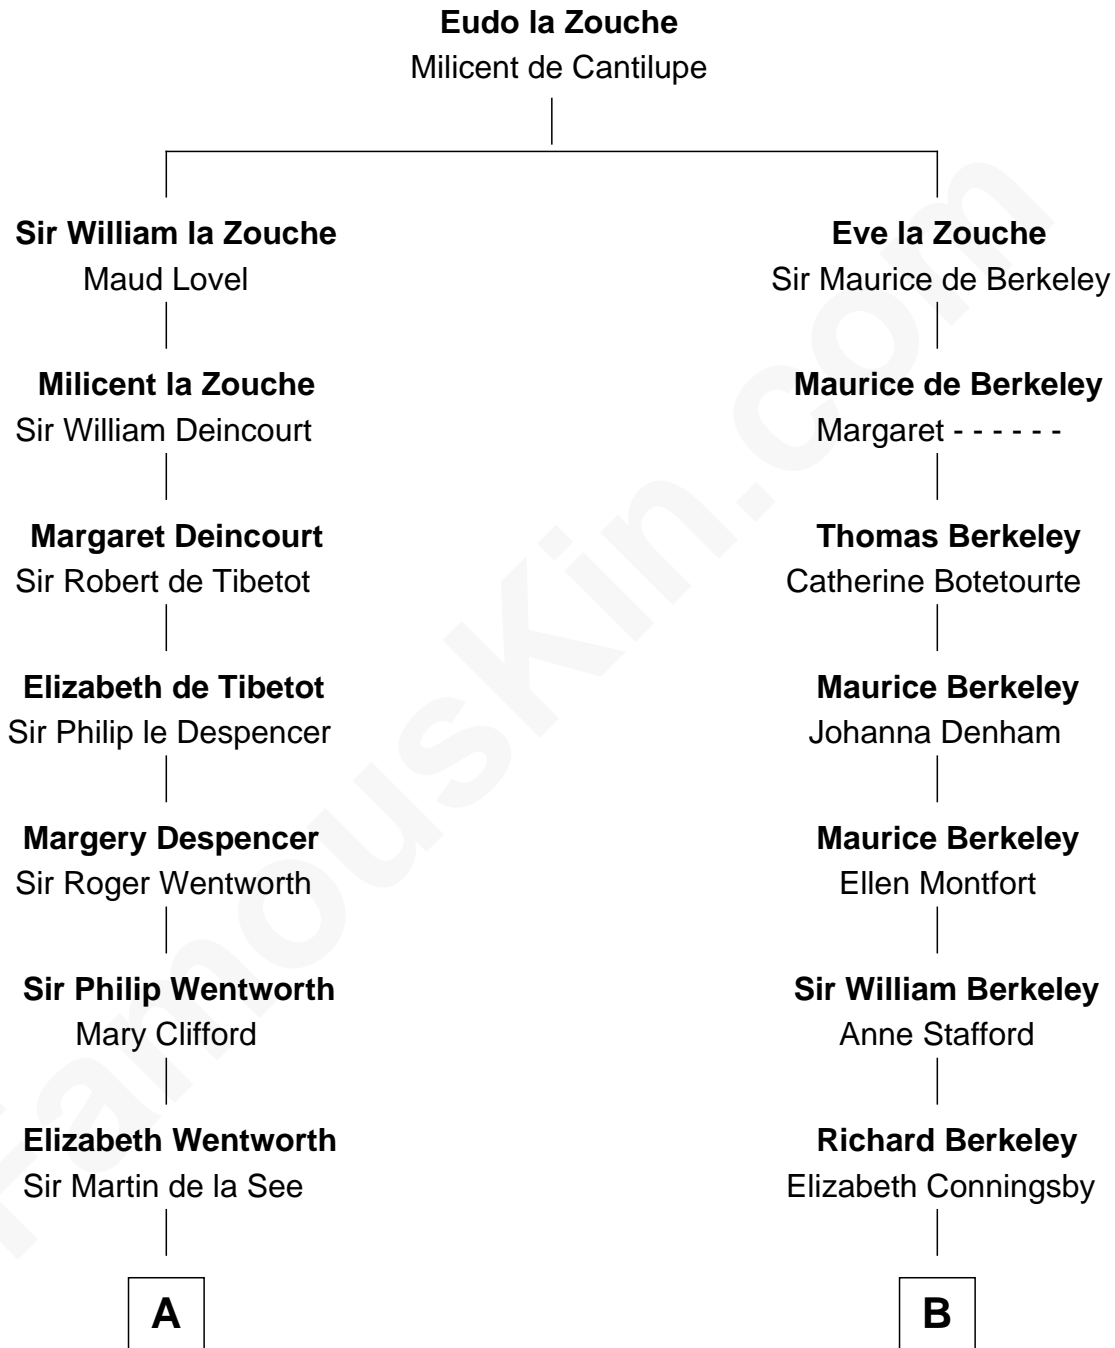

FamousKin.com

Relationship Chart of

Roy Rogers

Cowboy movie actor and singer

19th cousin 2 times removed of

Jack London

Author of "The Call of the Wild"

C

Moses Kibbe
Sarah Everman

Jacintha Kibbe
William Womack

Archer Womack
Patricia Adeline Hatchett

Mattie M. Womack
Andrew E. Slye

Roy Rogers
Cowboy movie actor and singer

D

Marshall Daniel Wellman
Eleanor Garrett Jones