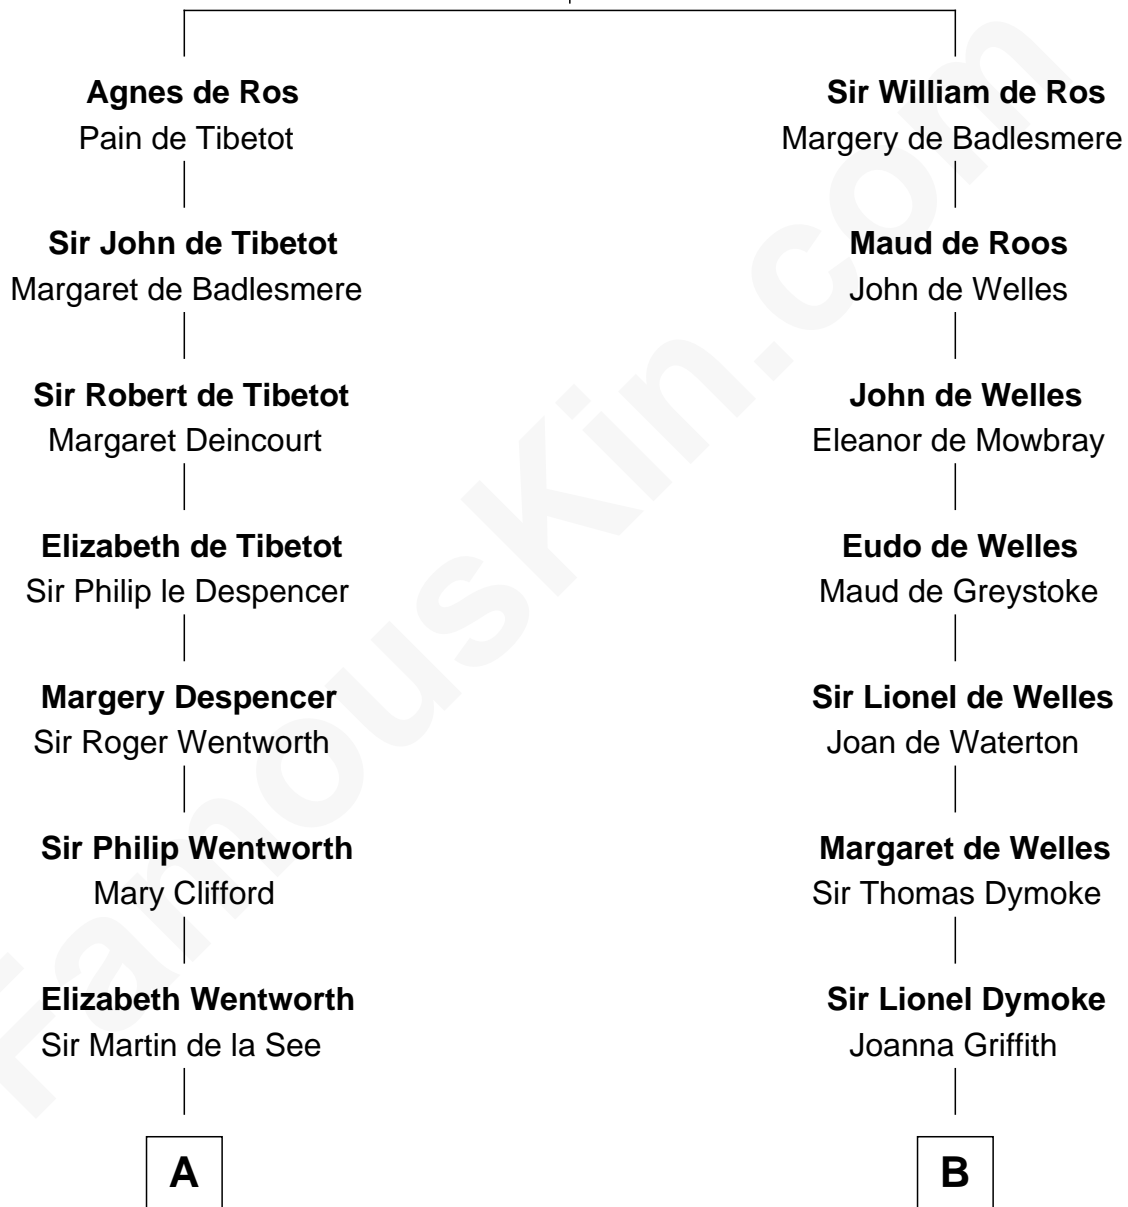

FamousKin.com

Relationship Chart of

Roy Rogers

Cowboy movie actor and singer

21st cousin of

Lucille Ball

TV Actress - "I Love Lucy"

William de Ros
Maude de Vaux