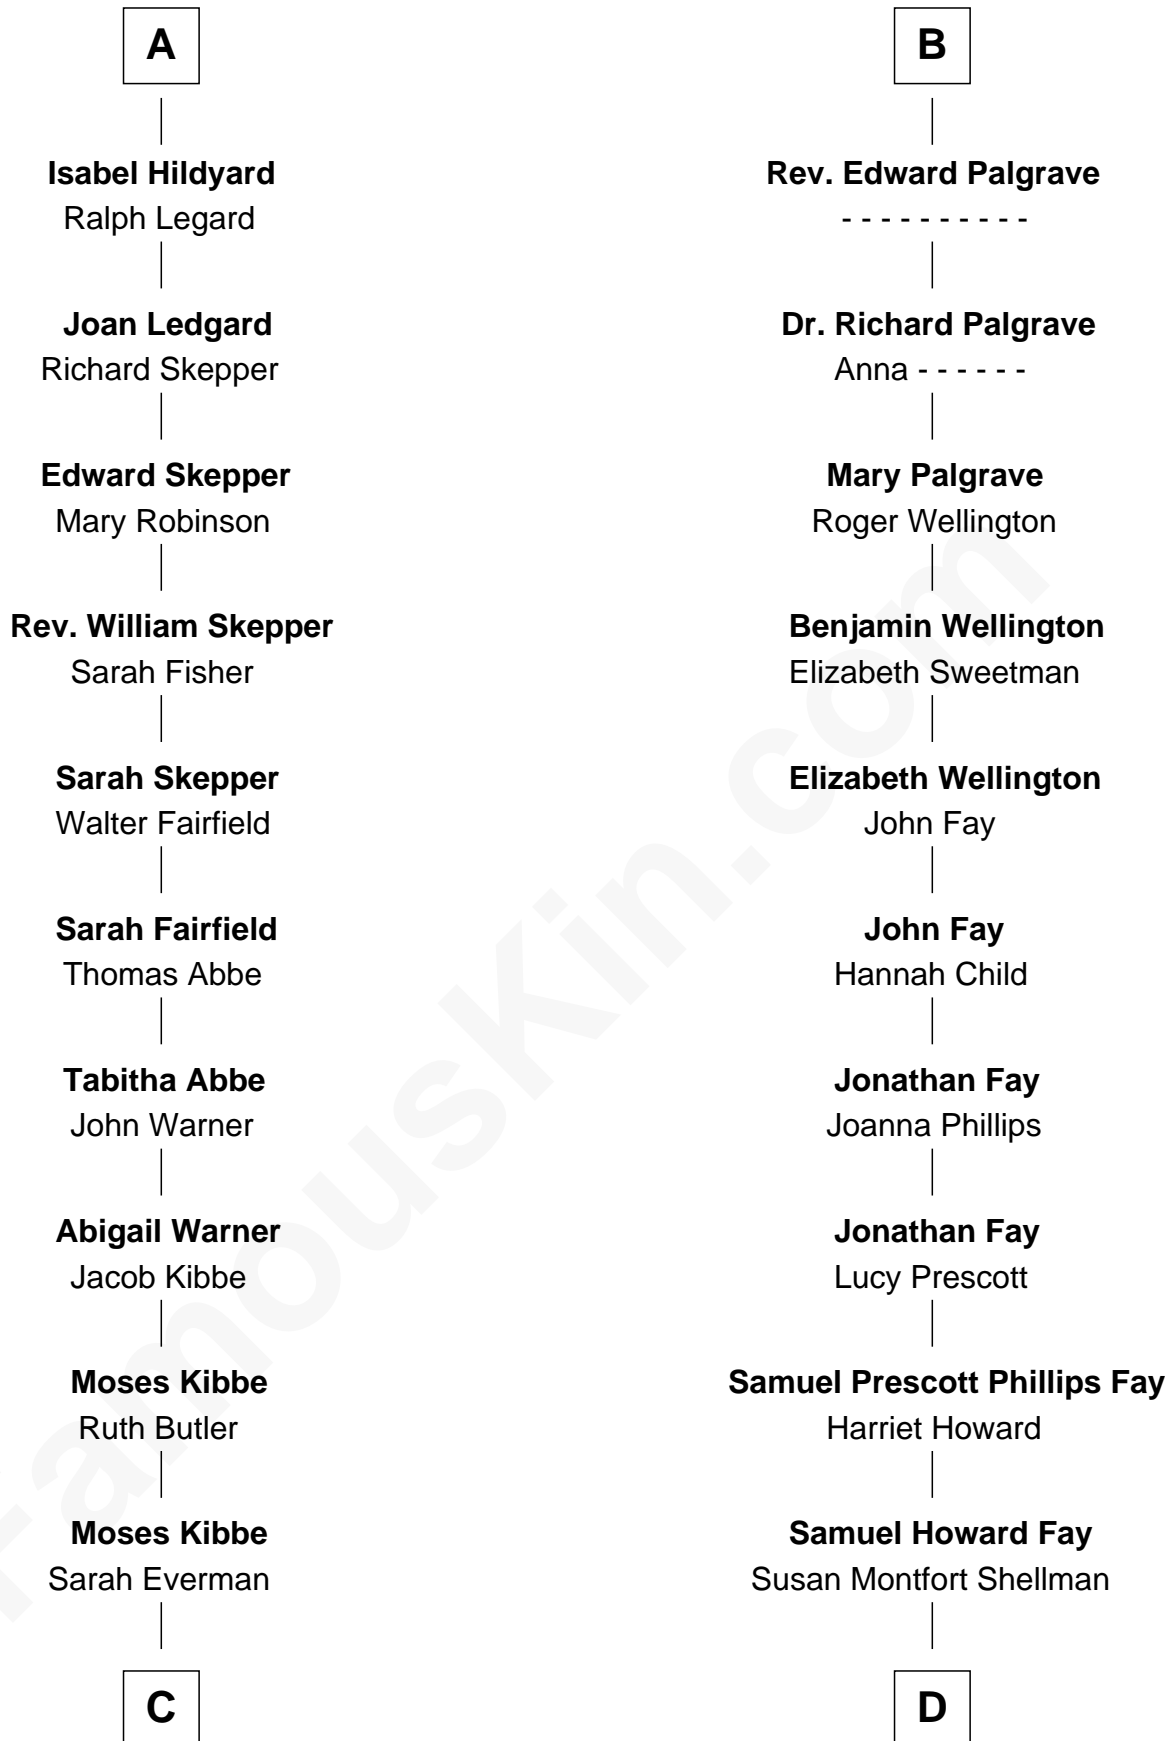

FamousKin.com

Relationship Chart of

Roy Rogers

Cowboy movie actor and singer

20th cousin 1 time removed of

Jeb Bush

43rd Governor of Florida

Elizabeth de Badlesmere

Elizabeth Wentworth
Sir Martin de la See

Anne Glemham
Henry Palgrave

Joan de la See
Sir Piers Hildyard

Thomas Palgrave
Alice Gunton

A

B

C

Jacintha Kibbe
William Womack

Archer Womack
Patricia Adeline Hatchett

Mattie M. Womack
Andrew E. Slye

Roy Rogers
Cowboy movie actor and singer

D

Harriet Eleanor Fay
Rev. James Smith Bush

Samuel Prescott Bush
Flora Sheldon

Prescott Sheldon Bush
Dorothy Wear Walker