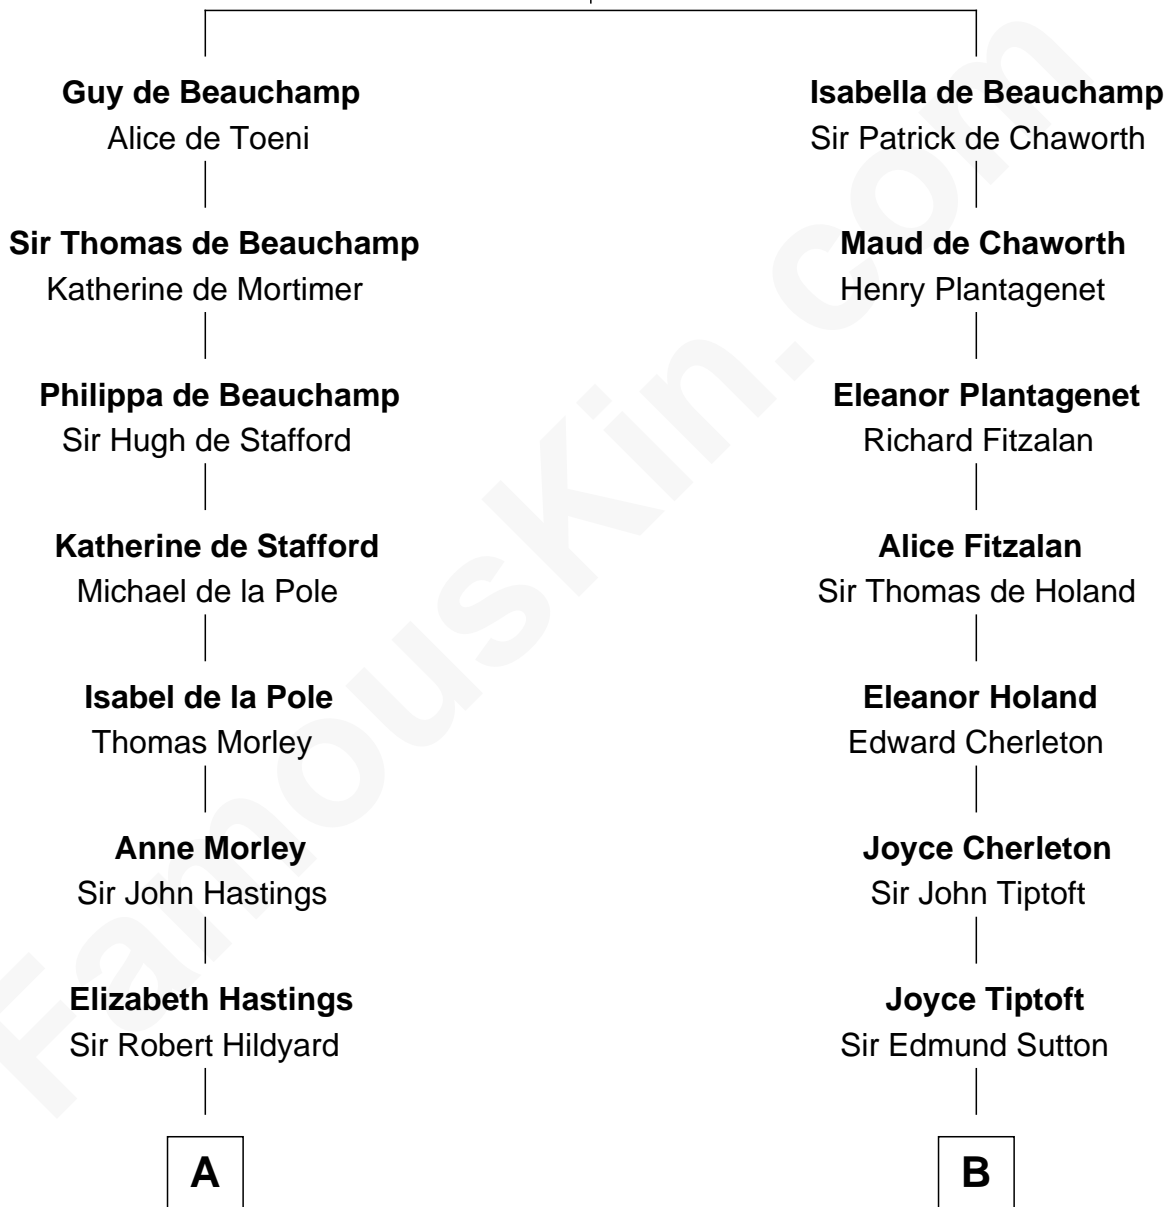

FamousKin.com Relationship Chart of

Roy Rogers

Cowboy movie actor and singer

19th cousin 2 times removed of

John Brown

American Abolitionist

William de Beauchamp

Maud FitzJohn

C

Moses Kibbe
Sarah Everman

Jacintha Kibbe
William Womack

Archer Womack
Patricia Adeline Hatchett

Mattie M. Womack
Andrew E. Slye

Roy Rogers
Cowboy movie actor and singer

D

Ruth Humphrey
Gideon Mills

Ruth Mills
Owen Brown

John Brown
American Abolitionist