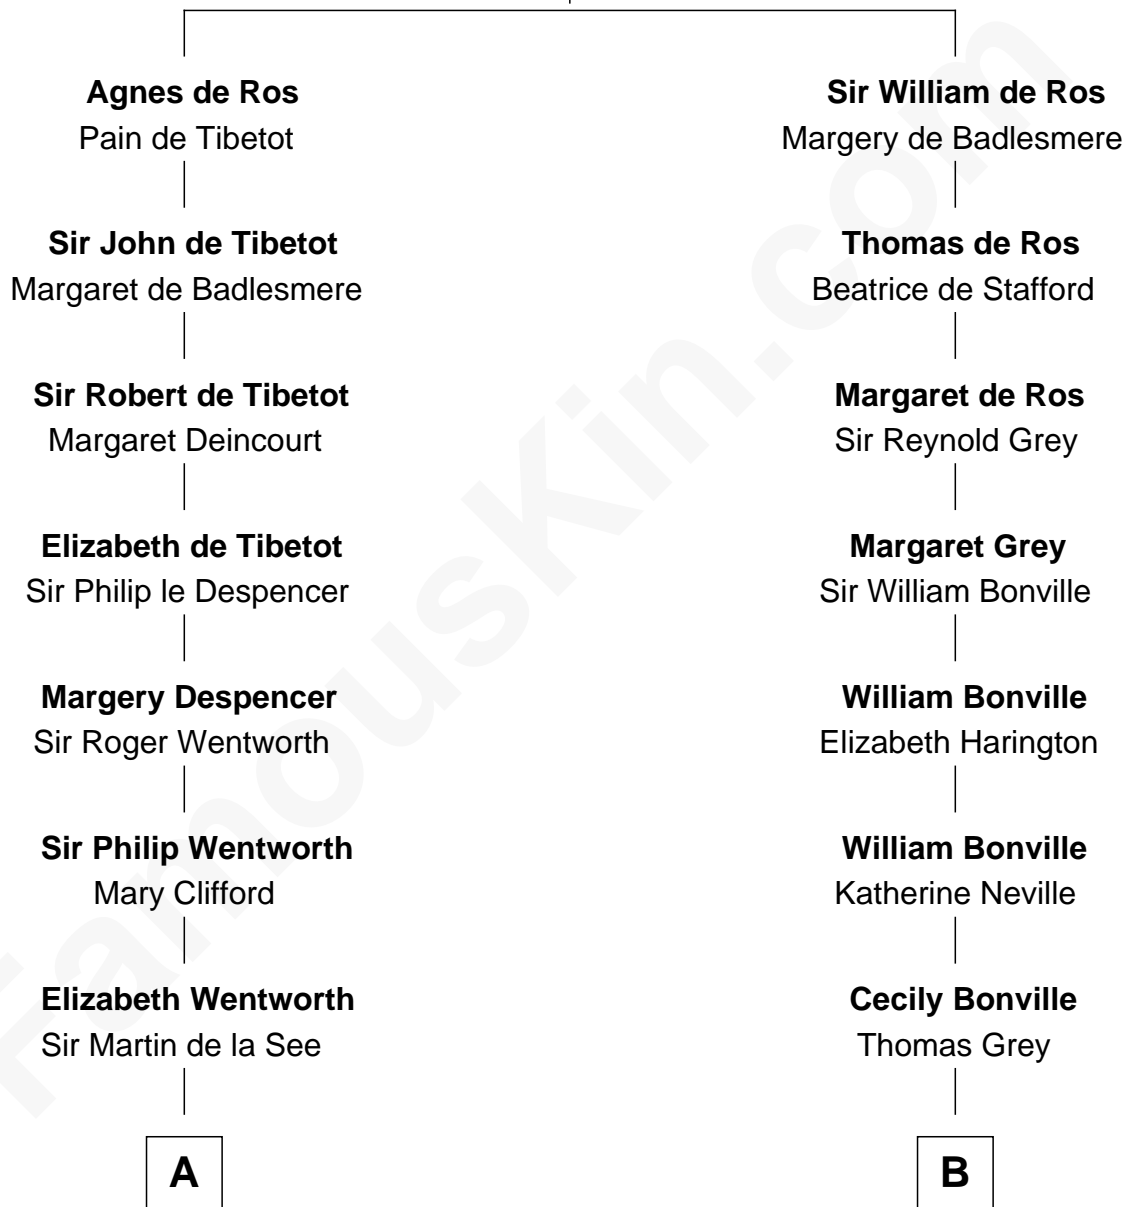

FamousKin.com

Relationship Chart of

Roy Rogers

Cowboy movie actor and singer

18th cousin 3 times removed of

John Brown

American Abolitionist

William de Ros
Maude de Vaux

C

Moses Kibbe
Sarah Everman

Jacintha Kibbe
William Womack

Archer Womack
Patricia Adeline Hatchett

Mattie M. Womack
Andrew E. Slye

Roy Rogers
Cowboy movie actor and singer

D

Ruth Mills
Owen Brown

John Brown
American Abolitionist