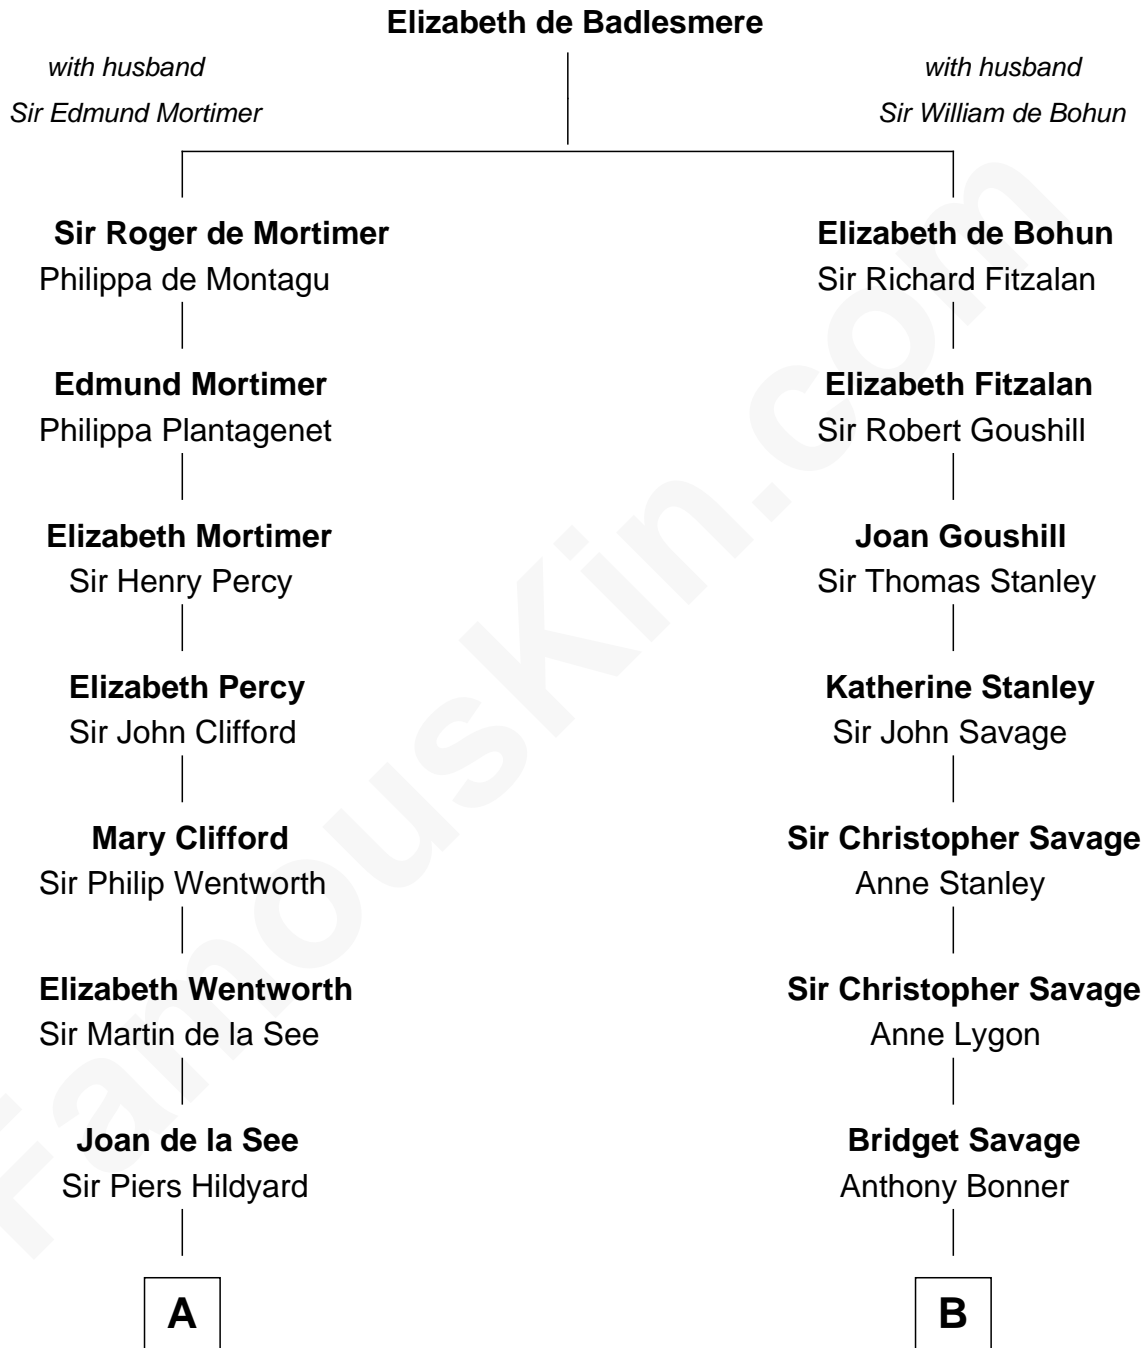

FamousKin.com

Relationship Chart of

Roy Rogers

Cowboy movie actor and singer

18th cousin 2 times removed of

Thomas Pynchon
American Novelist

C

Jacintha Kibbe
William Womack

Archer Womack
Patricia Adeline Hatchett

Mattie M. Womack
Andrew E. Slye

Roy Rogers
Cowboy movie actor and singer

D

Thomas Ruggles Pynchon
Catherine Frances Bennett

Thomas Pynchon
Novelist

FamousKin.com