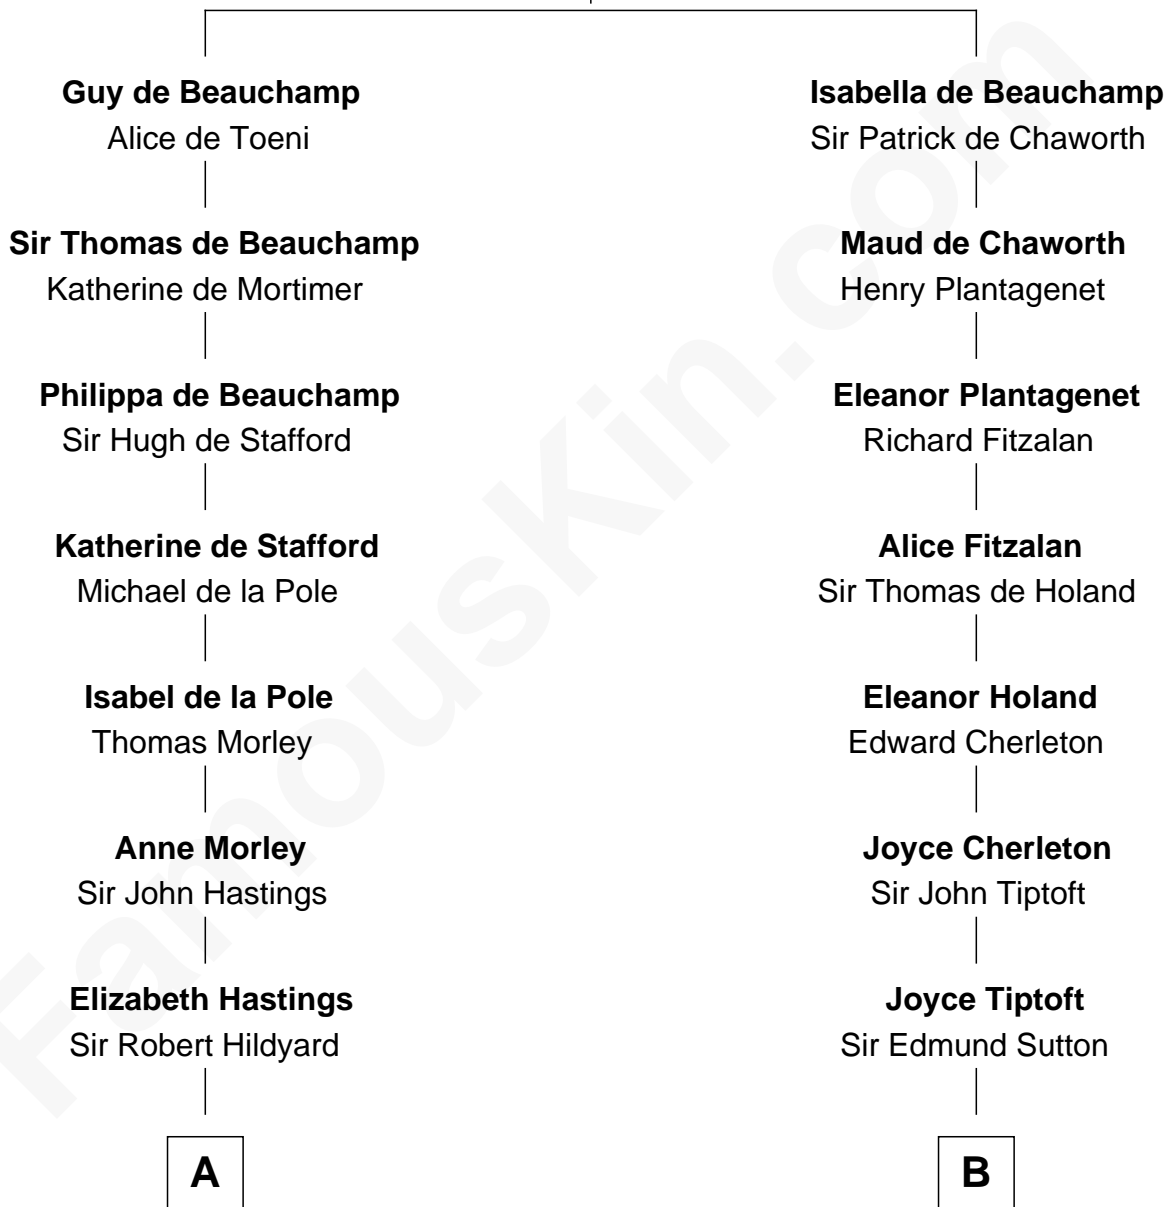

FamousKin.com Relationship Chart of

Roy Rogers

Cowboy movie actor and singer

21st cousin of

James Sherman

27th U.S. Vice-President

William de Beauchamp

Maud FitzJohn

C

Moses Kibbe
Sarah Everman

Jacintha Kibbe
William Womack

Archer Womack
Patricia Adeline Hatchett

Mattie M. Womack
Andrew E. Slye

Roy Rogers
Cowboy movie actor and singer

D

Mary Whiting
William Barron

Mary Augusta Barron
Stalham Williams

Frances Lucretia Williams
Richard Winslow Sherman

Mary Frances Sherman
Richard Updike Sherman

James Sherman
27th U.S. Vice-President