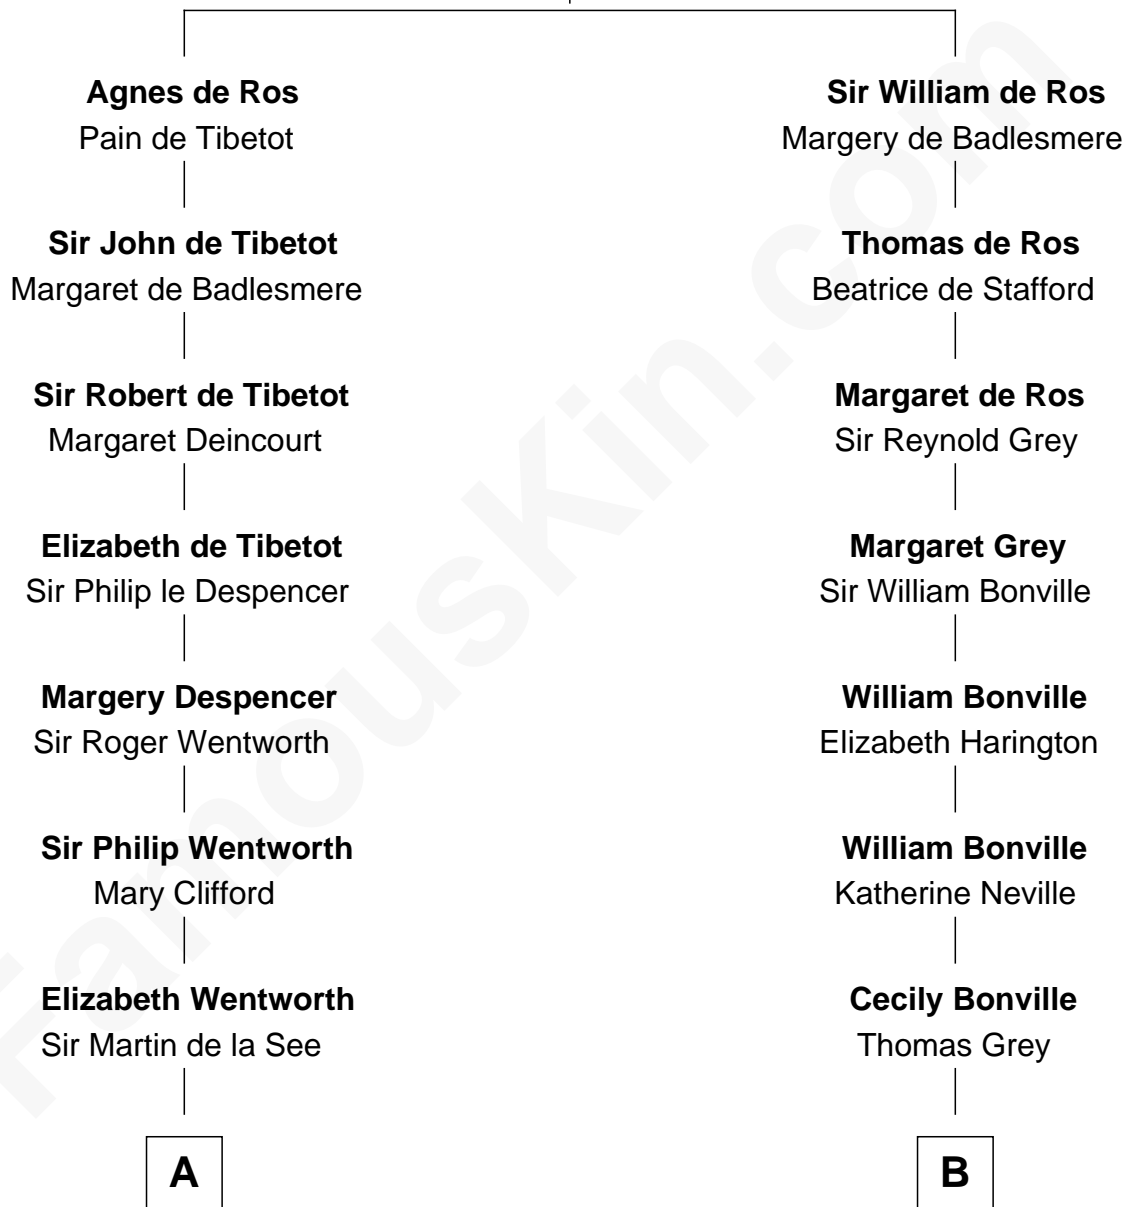

FamousKin.com

Relationship Chart of

Roy Rogers

Cowboy movie actor and singer

20th cousin 1 time removed of

James Sherman

27th U.S. Vice-President

William de Ros
Maude de Vaux

C

Moses Kibbe
Sarah Everman

Jacintha Kibbe
William Womack

Archer Womack
Patricia Adeline Hatchett

Mattie M. Womack
Andrew E. Slye

Roy Rogers
Cowboy movie actor and singer

D

Mary Augusta Barron
Stalham Williams