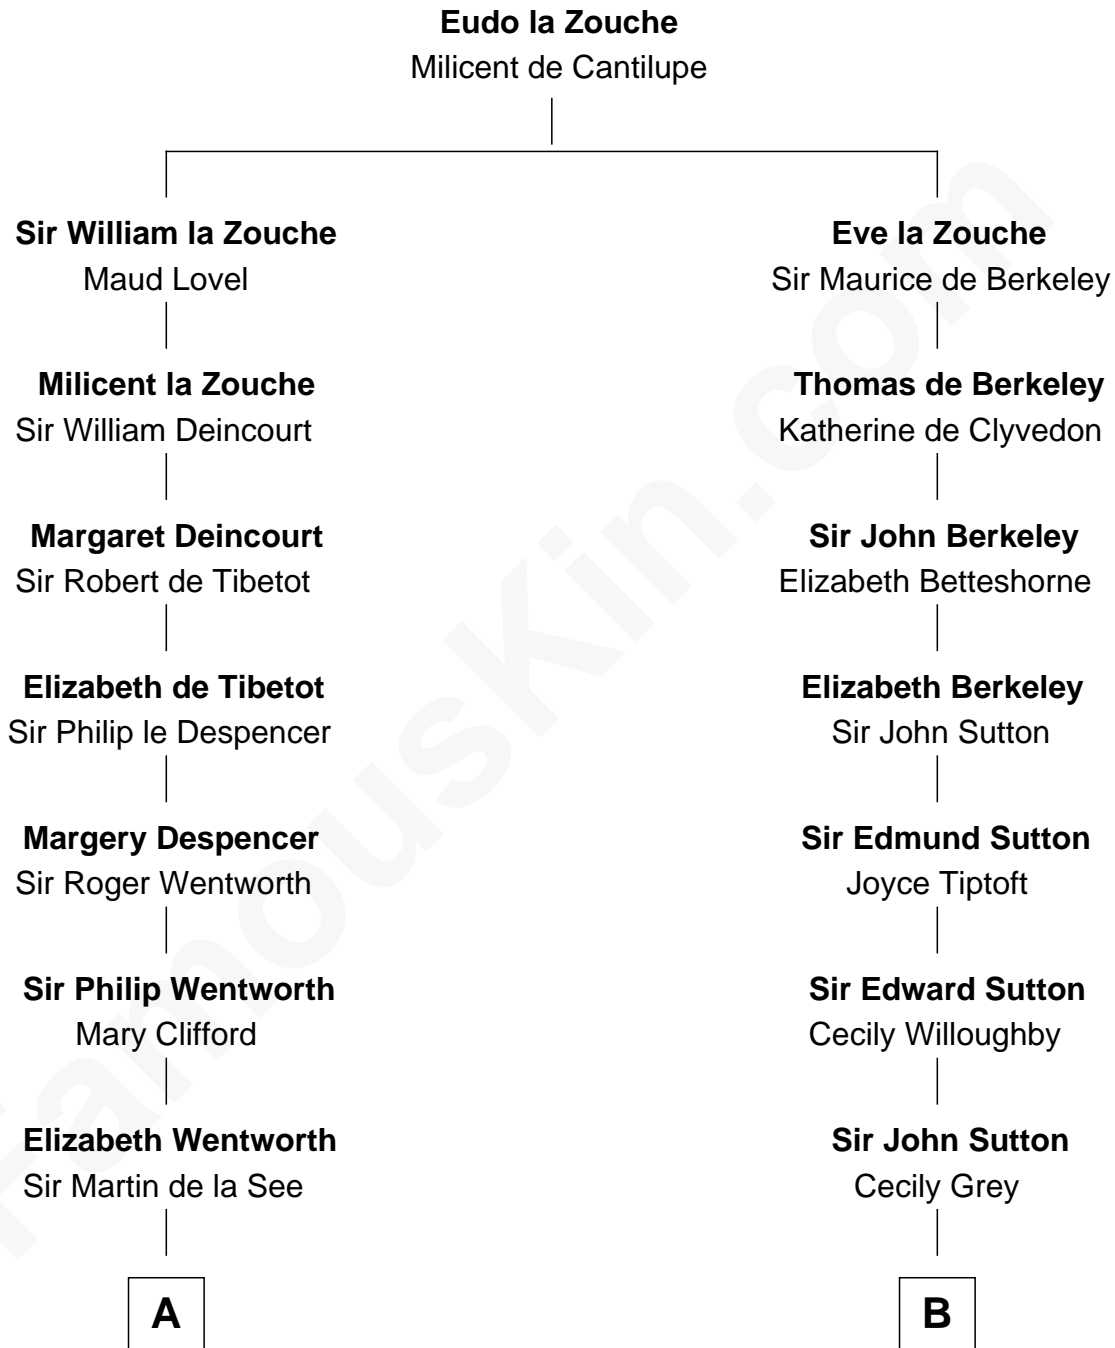

## Relationship Chart of

### Roy Rogers

*Cowboy movie actor and singer*

19th cousin 2 times removed of

**James Sherman**

*27th U.S. Vice-President*

**C**

**Moses Kibbe**  
Sarah Everman

**Jacintha Kibbe**  
William Womack

**Archer Womack**  
Patricia Adeline Hatchett

**Mattie M. Womack**  
Andrew E. Slye

**Roy Rogers**  
*Cowboy movie actor and singer*

**D**

**Frances Lucretia Williams**  
Richard Winslow Sherman

**Mary Frances Sherman**  
Richard Updike Sherman