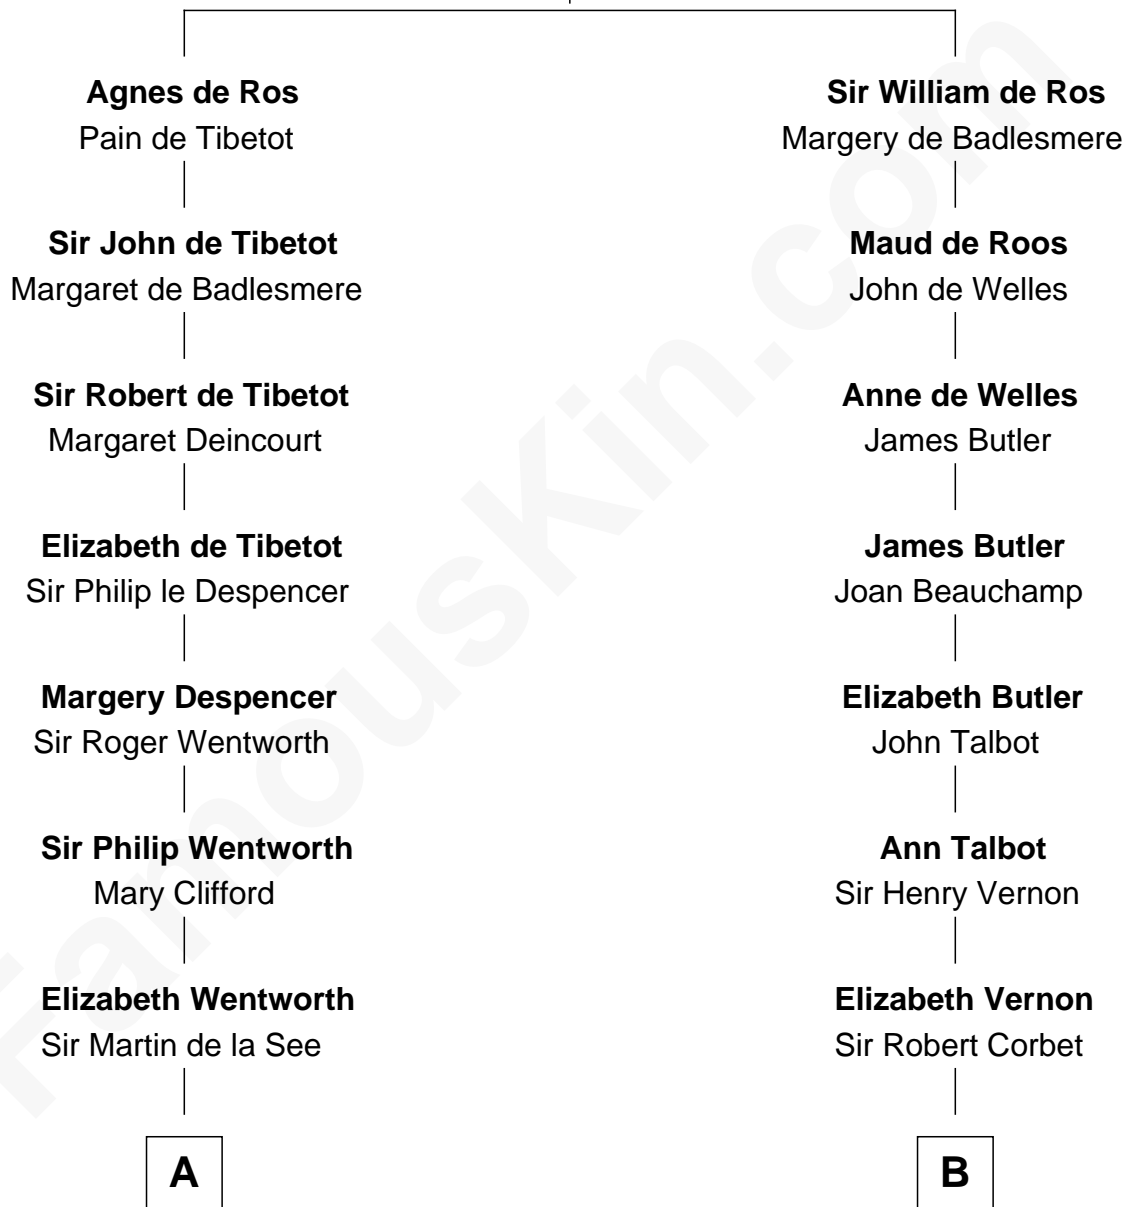

FamousKin.com

Relationship Chart of

Roy Rogers

Cowboy movie actor and singer

20th cousin 1 time removed of

Allen Dulles

5th Director of the C.I.A.

William de Ros
Maude de Vaux

C

Moses Kibbe
Sarah Everman

Jacintha Kibbe
William Womack

Archer Womack
Patricia Adeline Hatchett

Mattie M. Womack
Andrew E. Slye

Roy Rogers
Cowboy movie actor and singer

D

Harriet Wadsworth Lathrop
Rev. Miron Winslow