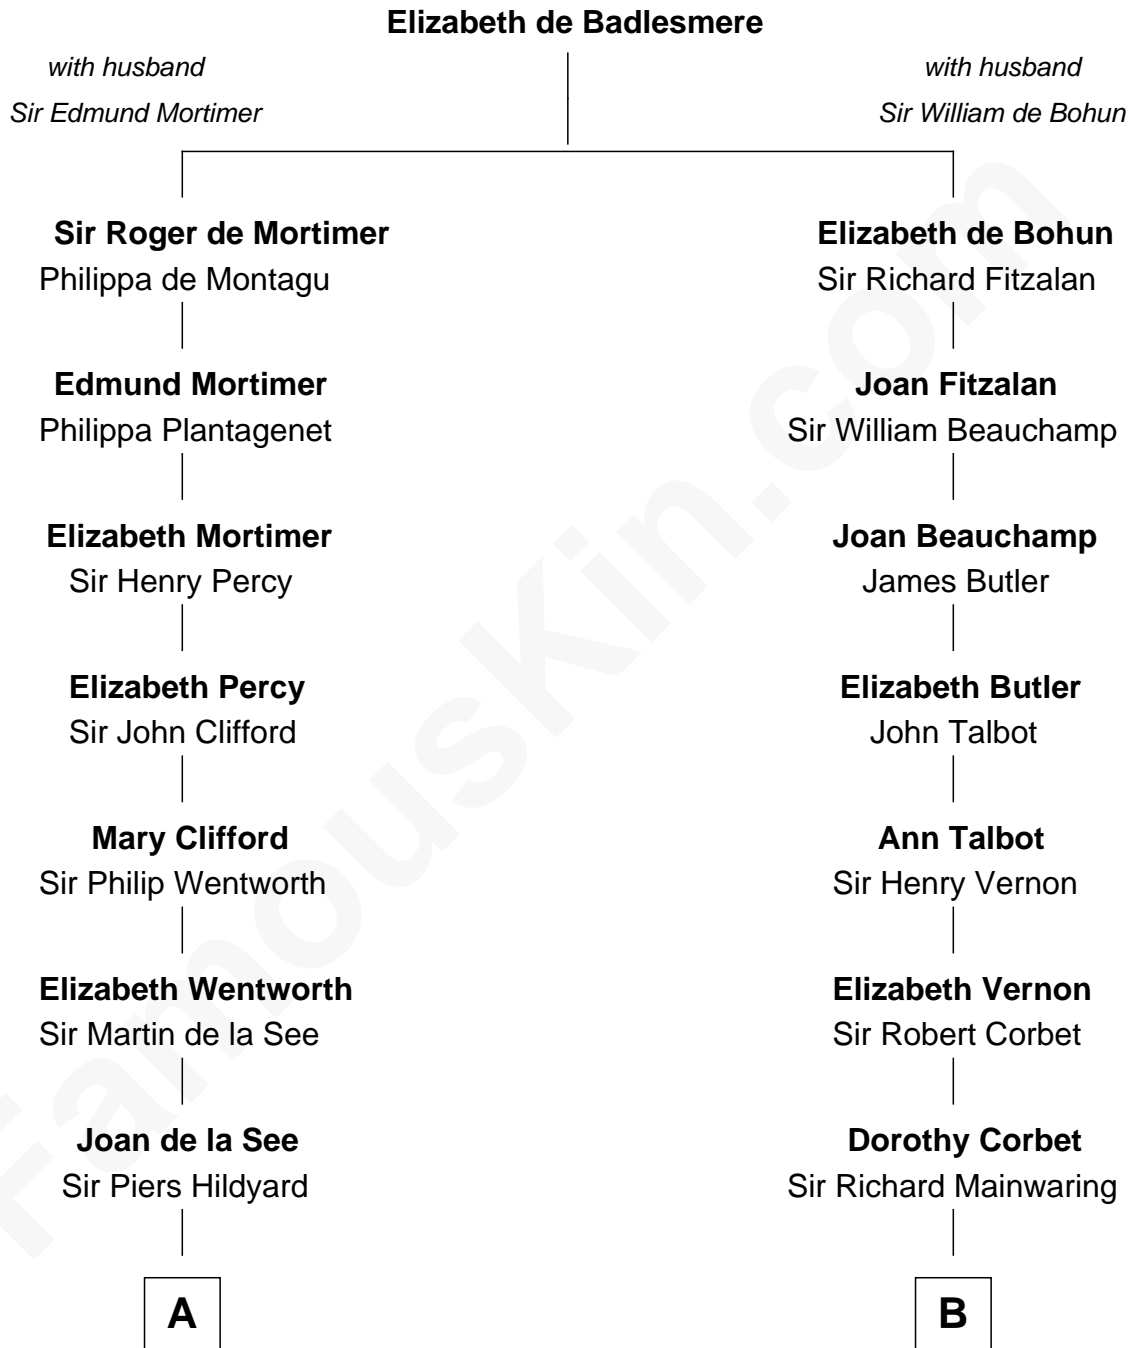

FamousKin.com

Relationship Chart of

Roy Rogers

Cowboy movie actor and singer

19th cousin 1 time removed of

Allen Dulles

5th Director of the C.I.A.

C