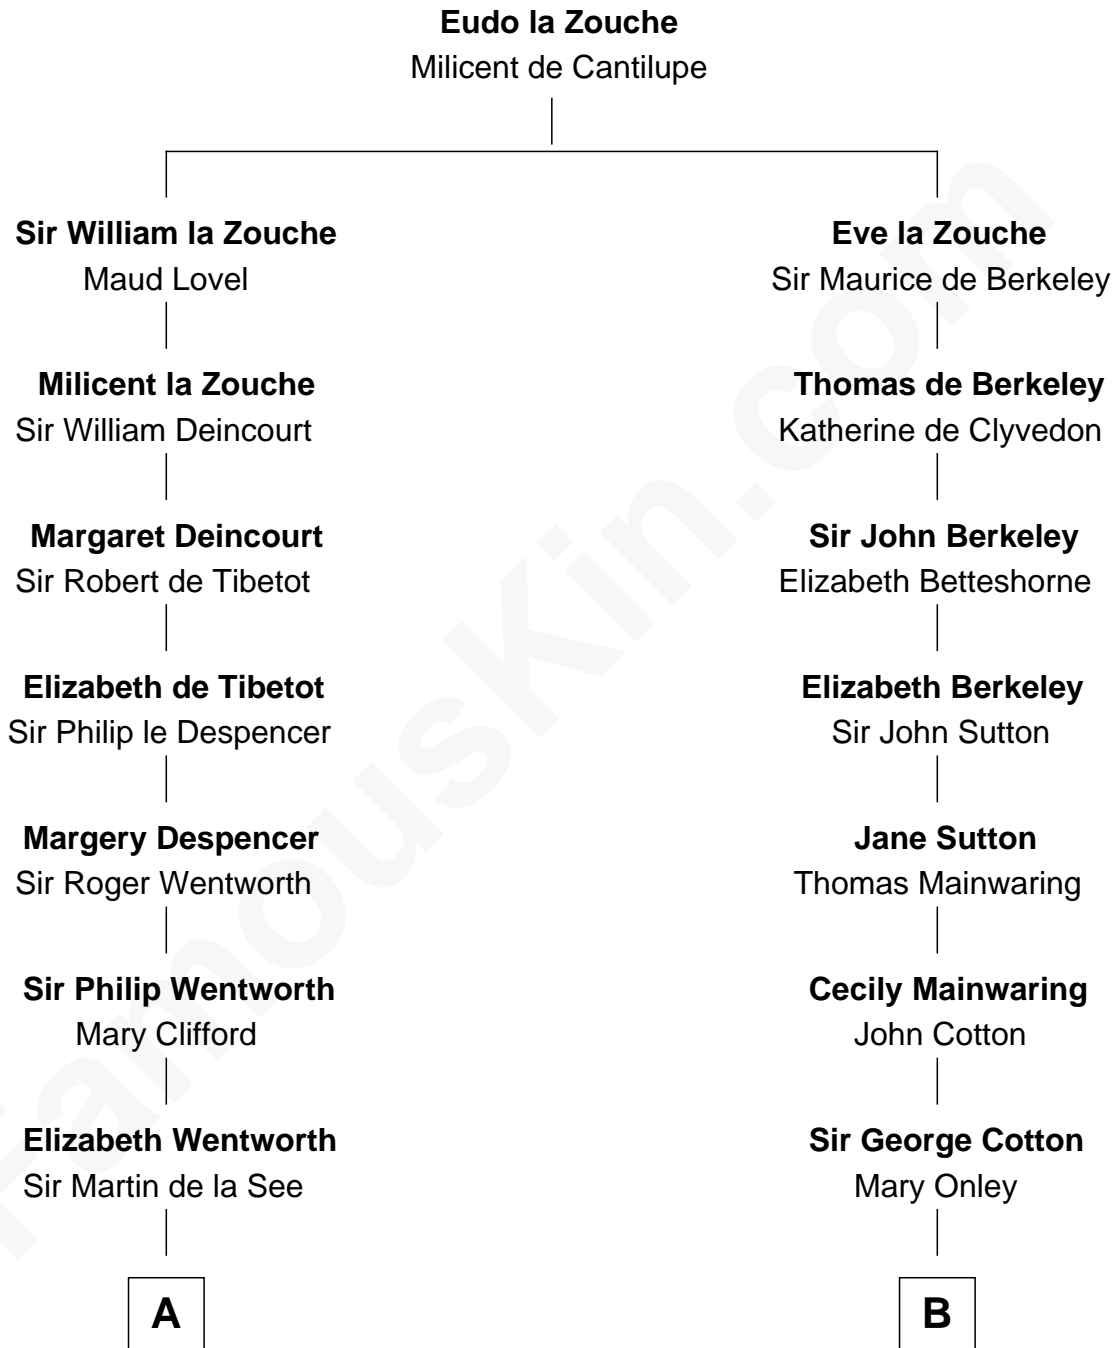

FamousKin.com

Relationship Chart of

Roy Rogers

Cowboy movie actor and singer

18th cousin 3 times removed of

Allen Dulles

5th Director of the C.I.A.

C