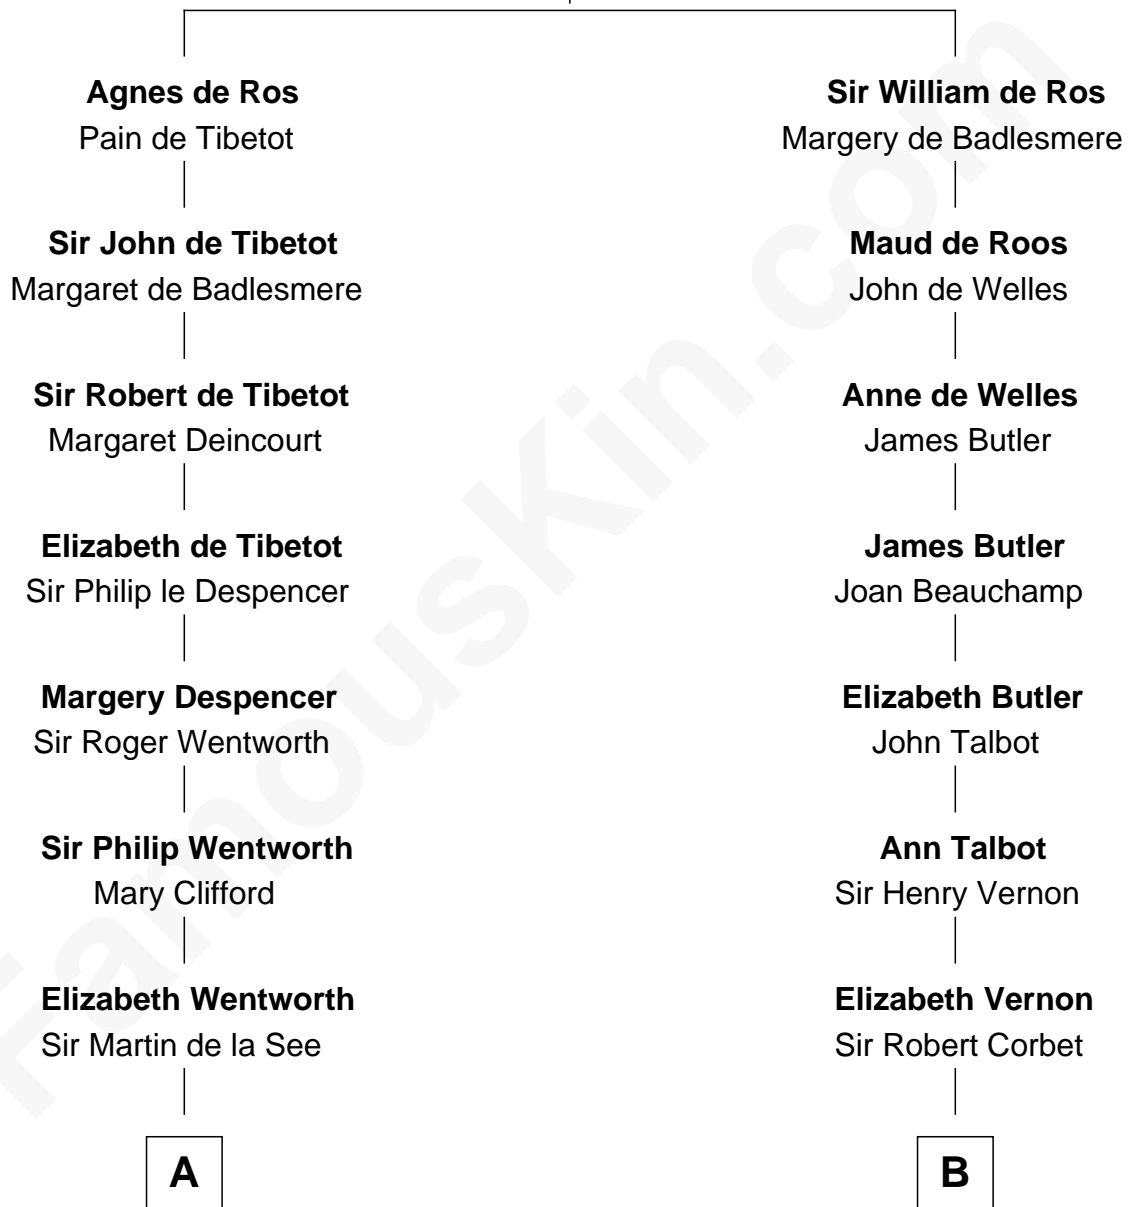

FamousKin.com

Relationship Chart of

Roy Rogers

Cowboy movie actor and singer

20th cousin 1 time removed of

John Foster Dulles

52nd U.S. Secretary of State

William de Ros
Maude de Vaux

C

Moses Kibbe
Sarah Everman

Jacintha Kibbe
William Womack

Archer Womack
Patricia Adeline Hatchett

Mattie M. Womack
Andrew E. Slye

Roy Rogers
Cowboy movie actor and singer

D

Harriet Wadsworth Lathrop
Rev. Miron Winslow