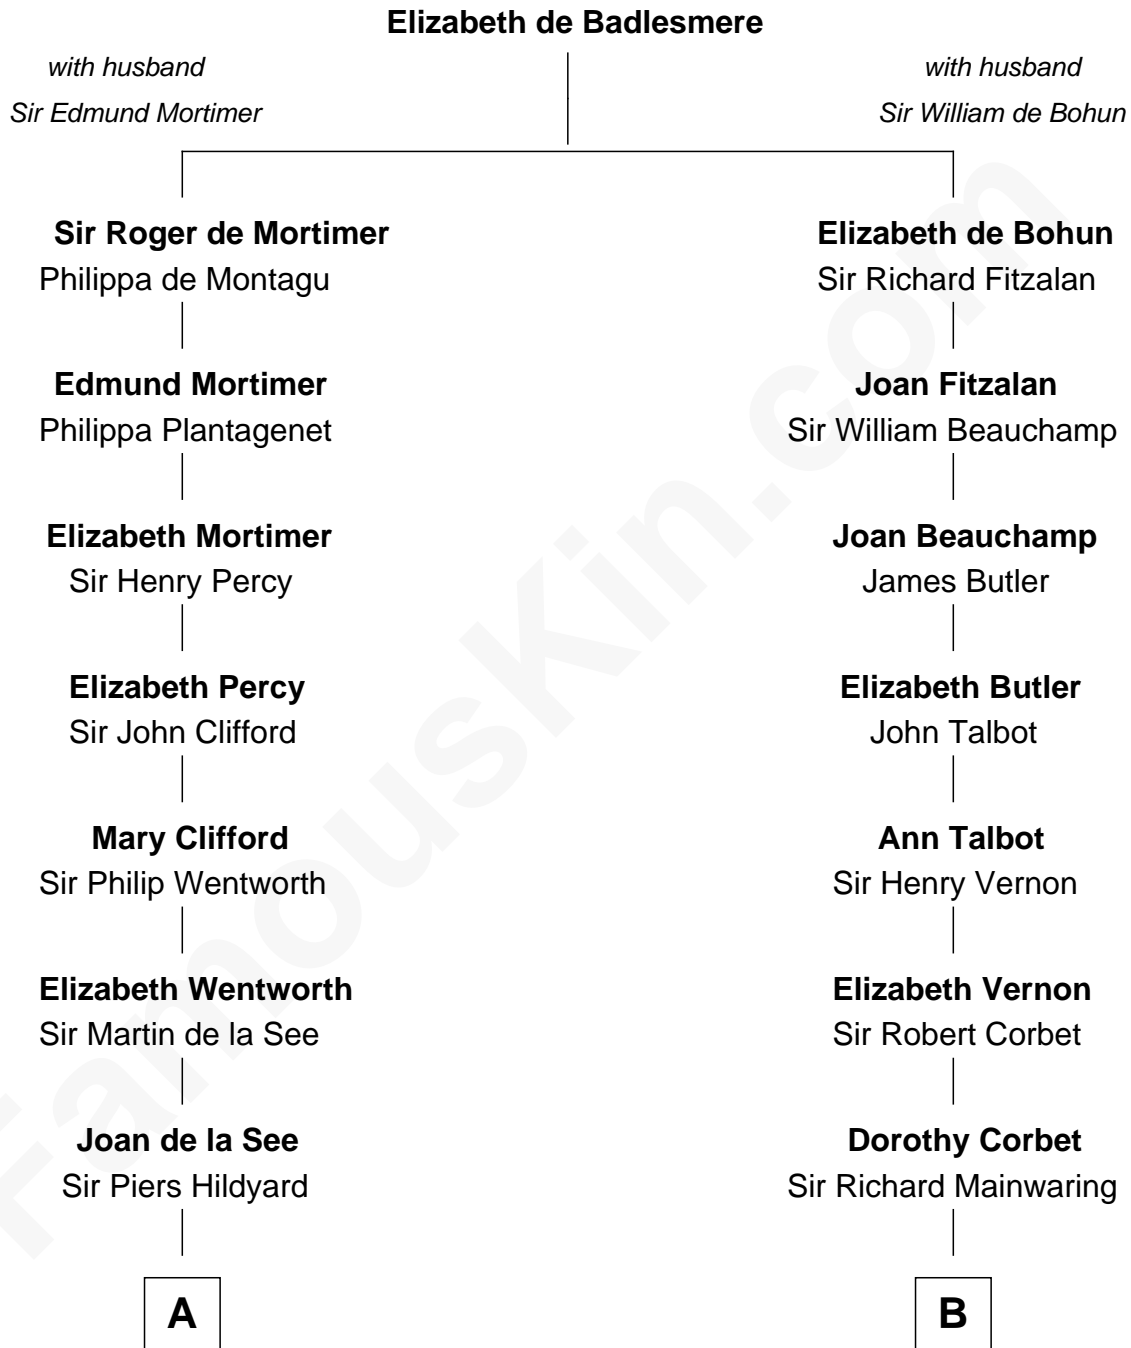

John Foster Dulles

52nd U.S. Secretary of State