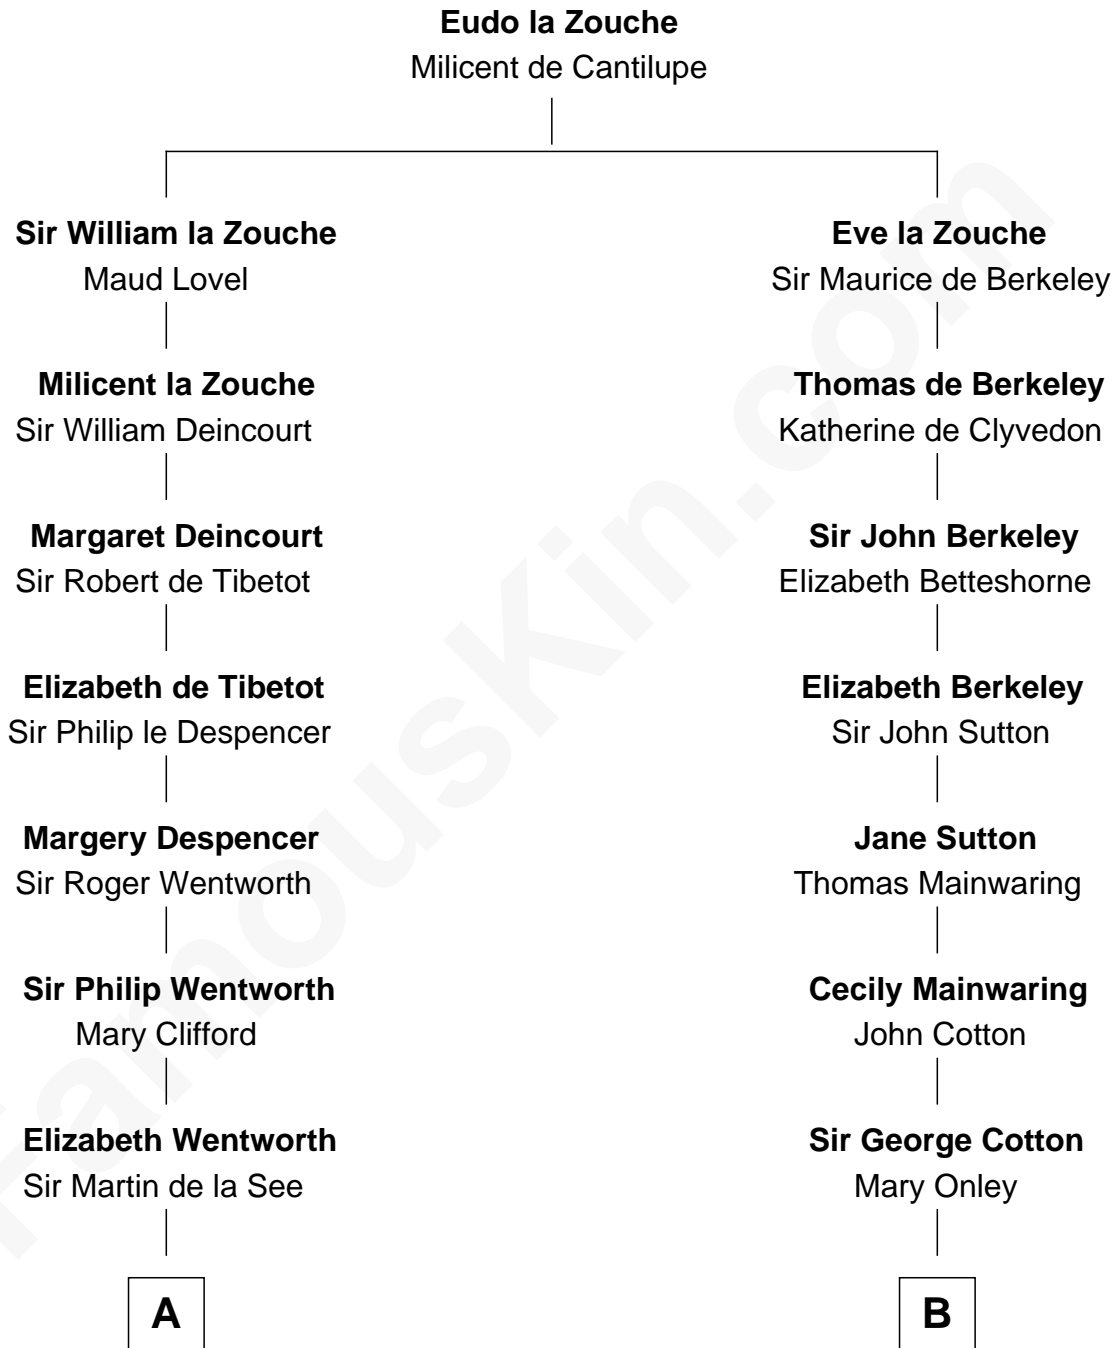

John Foster Dulles

52nd U.S. Secretary of State