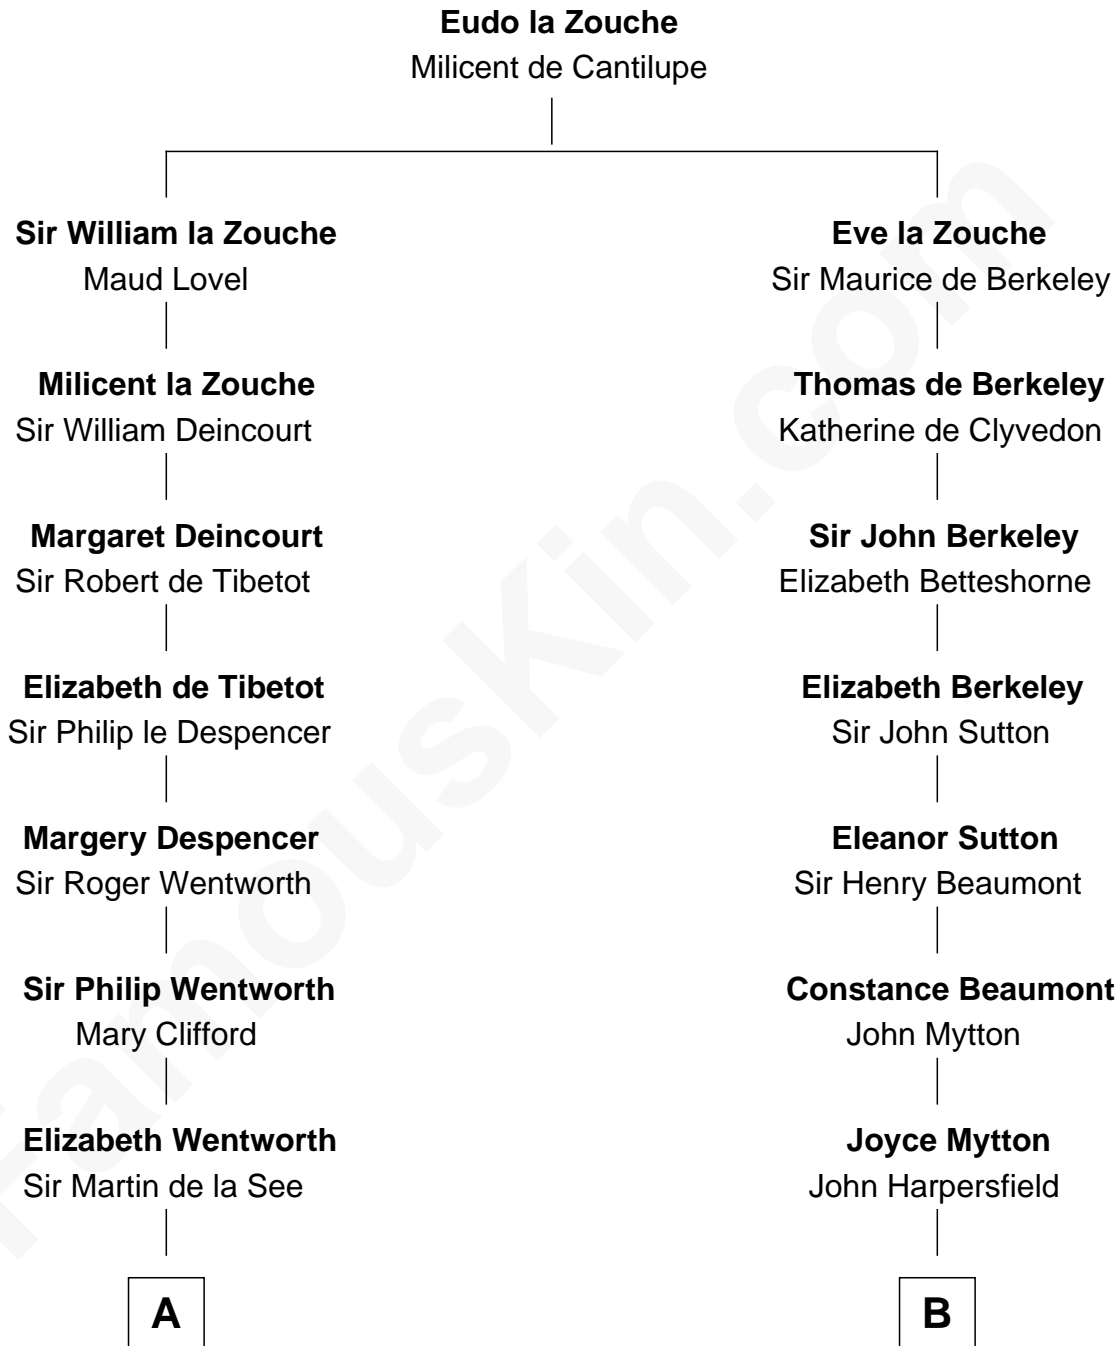

## Relationship Chart of

**Roy Rogers**

*Cowboy movie actor and singer*

21st cousin of

**Chevy Chase**

*Comedian, Actor and Writer*

**C**

**Moses Kibbe**  
Sarah Everman

**Jacintha Kibbe**  
William Womack

**Archer Womack**  
Patricia Adeline Hatchett

**Mattie M. Womack**  
Andrew E. Slye

**Roy Rogers**  
*Cowboy movie actor and singer*

**D**

**Sarah Tennifer Baker**  
Col. Lyne Shackelford Metcalfe