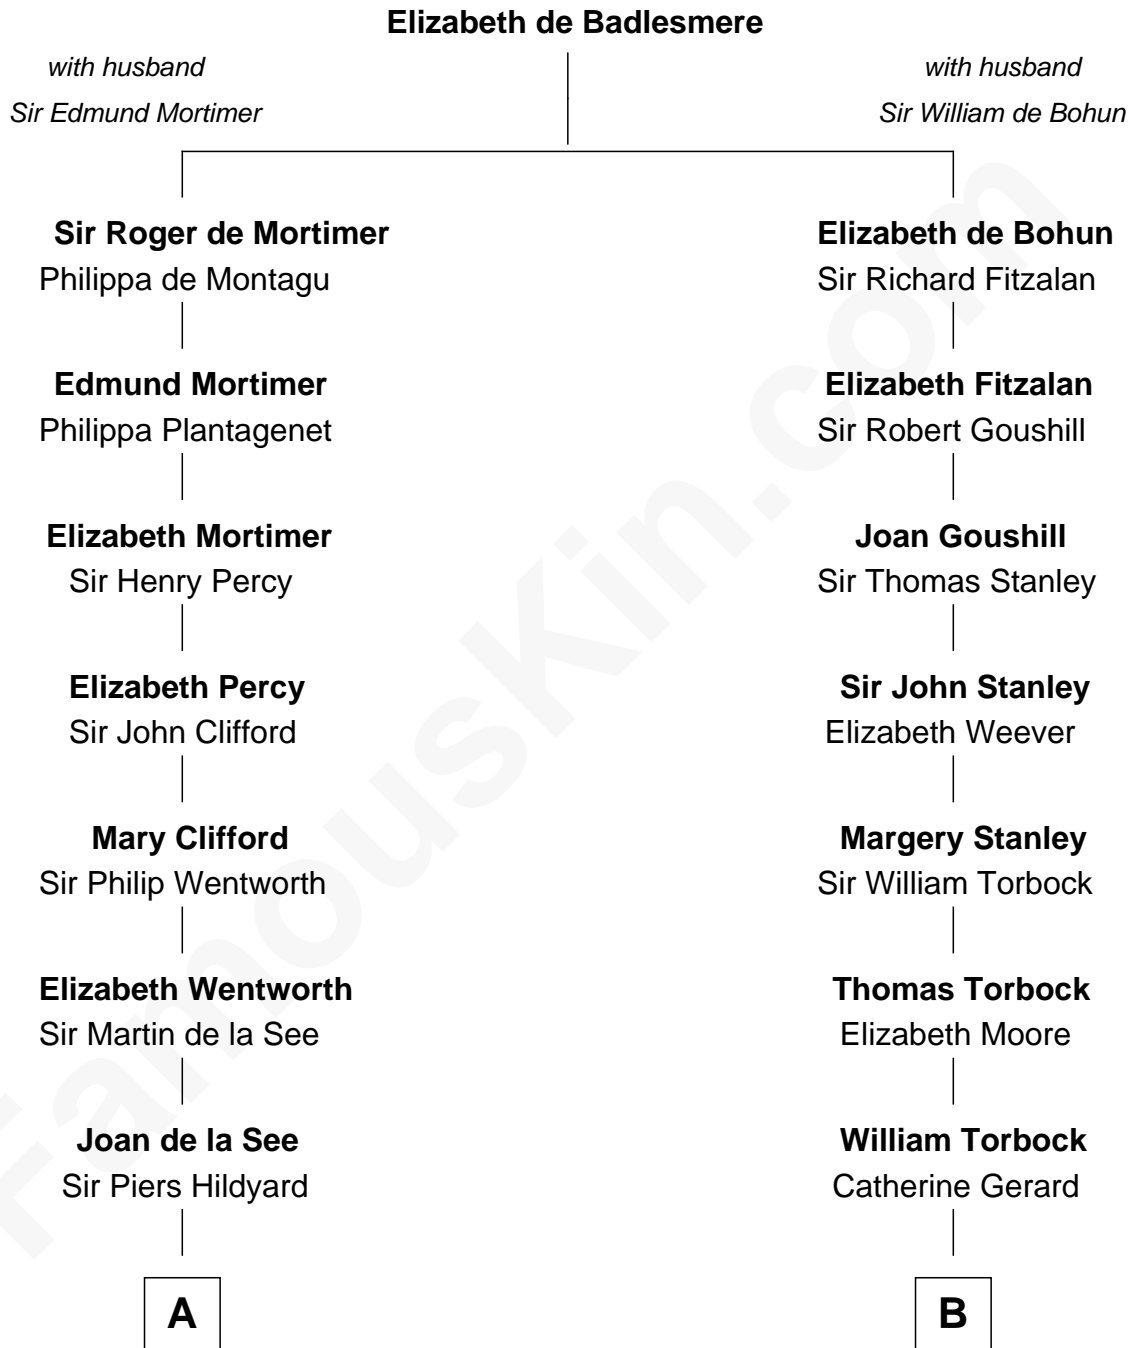

FamousKin.com

Relationship Chart of

Roy Rogers

Cowboy movie actor and singer

17th cousin 3 times removed of

Buckminster Fuller

Author, Architect, and Inventor

C

—
Jacintha Kibbe
William Womack

—
Archer Womack
Patricia Adeline Hatchett

—
Mattie M. Womack
Andrew E. Slye

—
Roy Rogers
Cowboy movie actor and singer

FamousKin.com