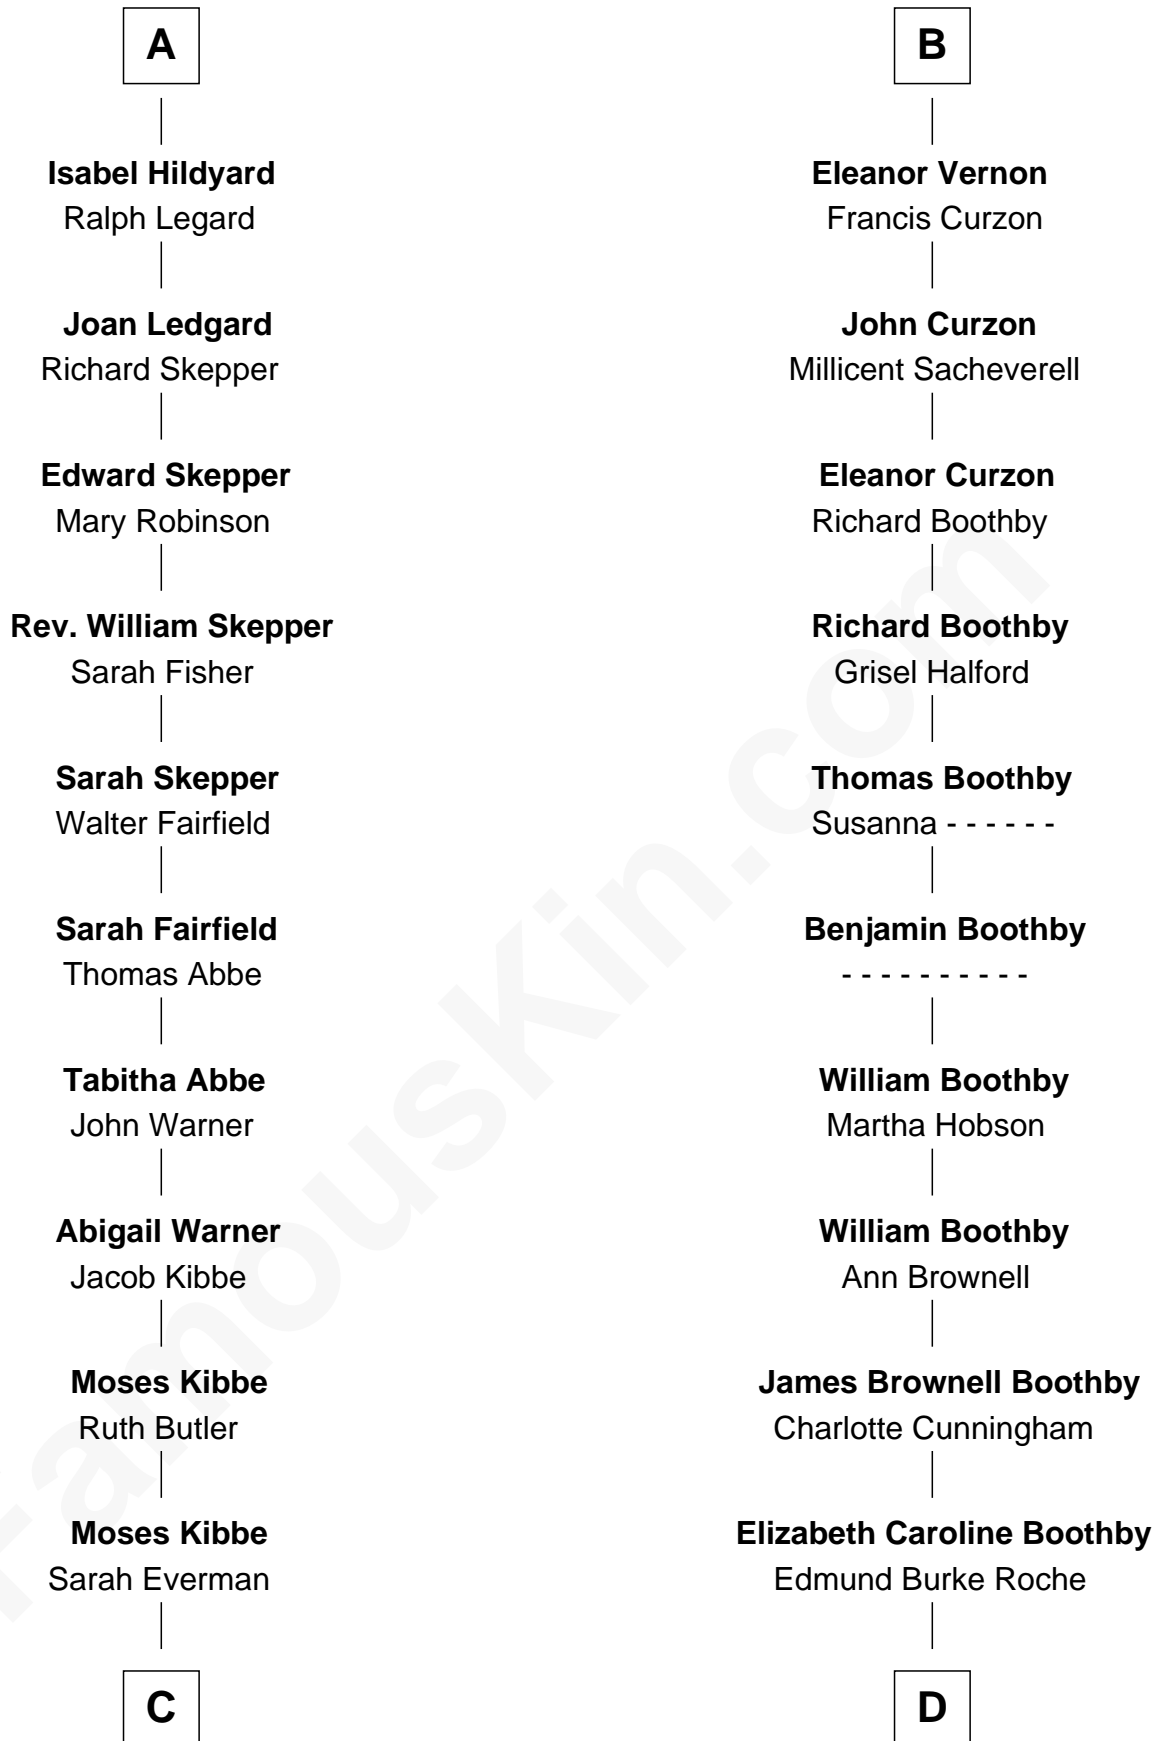

FamousKin.com Relationship Chart of

Roy Rogers

Cowboy movie actor and singer

20th cousin 1 time removed of

Oliver Platt

Movie Actor

Henry Plantagenet

Maud de Chaworth

Mary Clifford

Sir Philip Wentworth

Elizabeth Wentworth

Sir Martin de la See

Joan de la See

Sir Piers Hildyard

A

Eleanor Plantagenet

John Talbot

Ann Talbot

Sir Henry Vernon

Thomas Vernon

Anne Ludlow

B

C

Jacintha Kibbe
William Womack