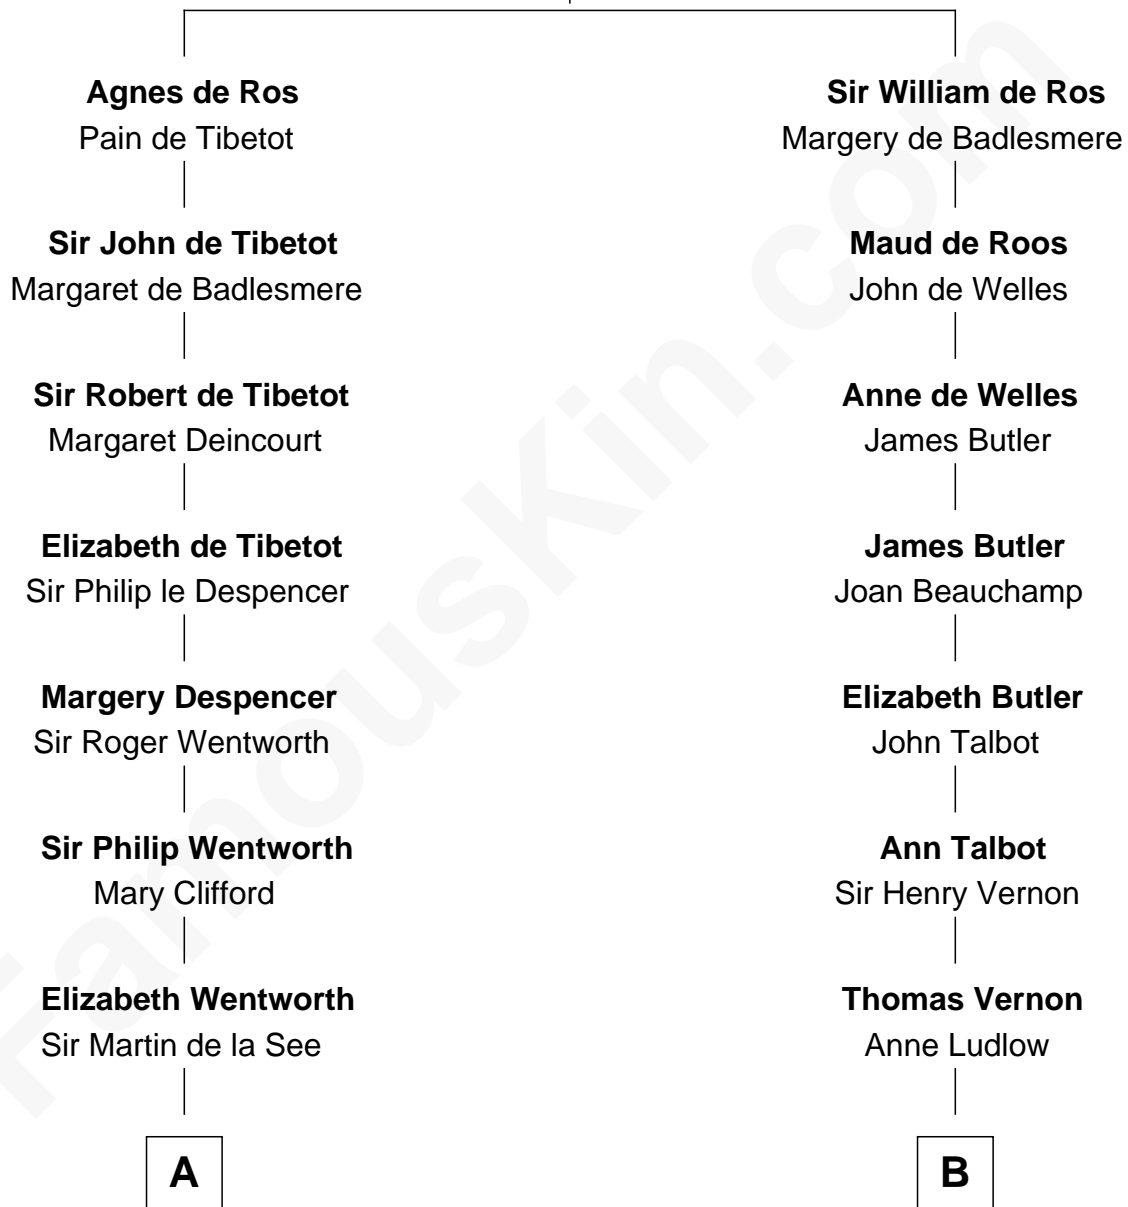

FamousKin.com

Relationship Chart of

Roy Rogers

Cowboy movie actor and singer

21st cousin of

Oliver Platt

Movie Actor

William de Ros
Maude de Vaux

C

Moses Kibbe
Sarah Everman

Jacintha Kibbe
William Womack

Archer Womack
Patricia Adeline Hatchett

Mattie M. Womack
Andrew E. Slye

Roy Rogers
Cowboy movie actor and singer

D

James Boothby Burke Roche
Frances Eleanor Work