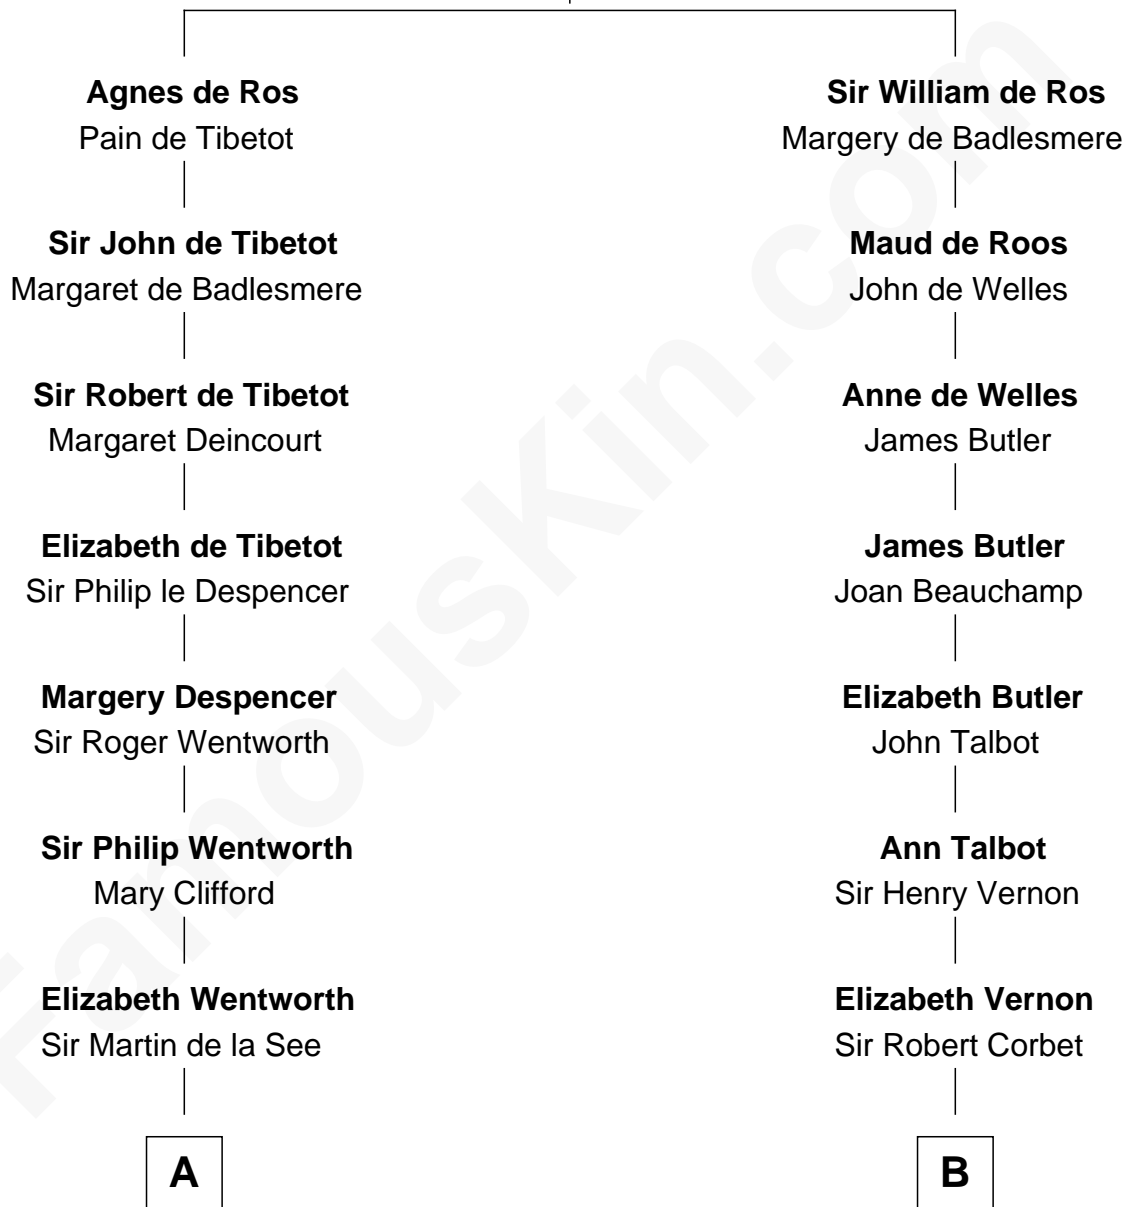

FamousKin.com

Relationship Chart of

Roy Rogers

Cowboy movie actor and singer

18th cousin 3 times removed of

Marjorie Post

Founder of General Foods

William de Ros
Maude de Vaux

C

Moses Kibbe
Sarah Everman

Jacintha Kibbe
William Womack

Archer Womack
Patricia Adeline Hatchett

Mattie M. Womack
Andrew E. Slye

Roy Rogers
Cowboy movie actor and singer

D

Charles William Post
Elle Letitia Merriweather