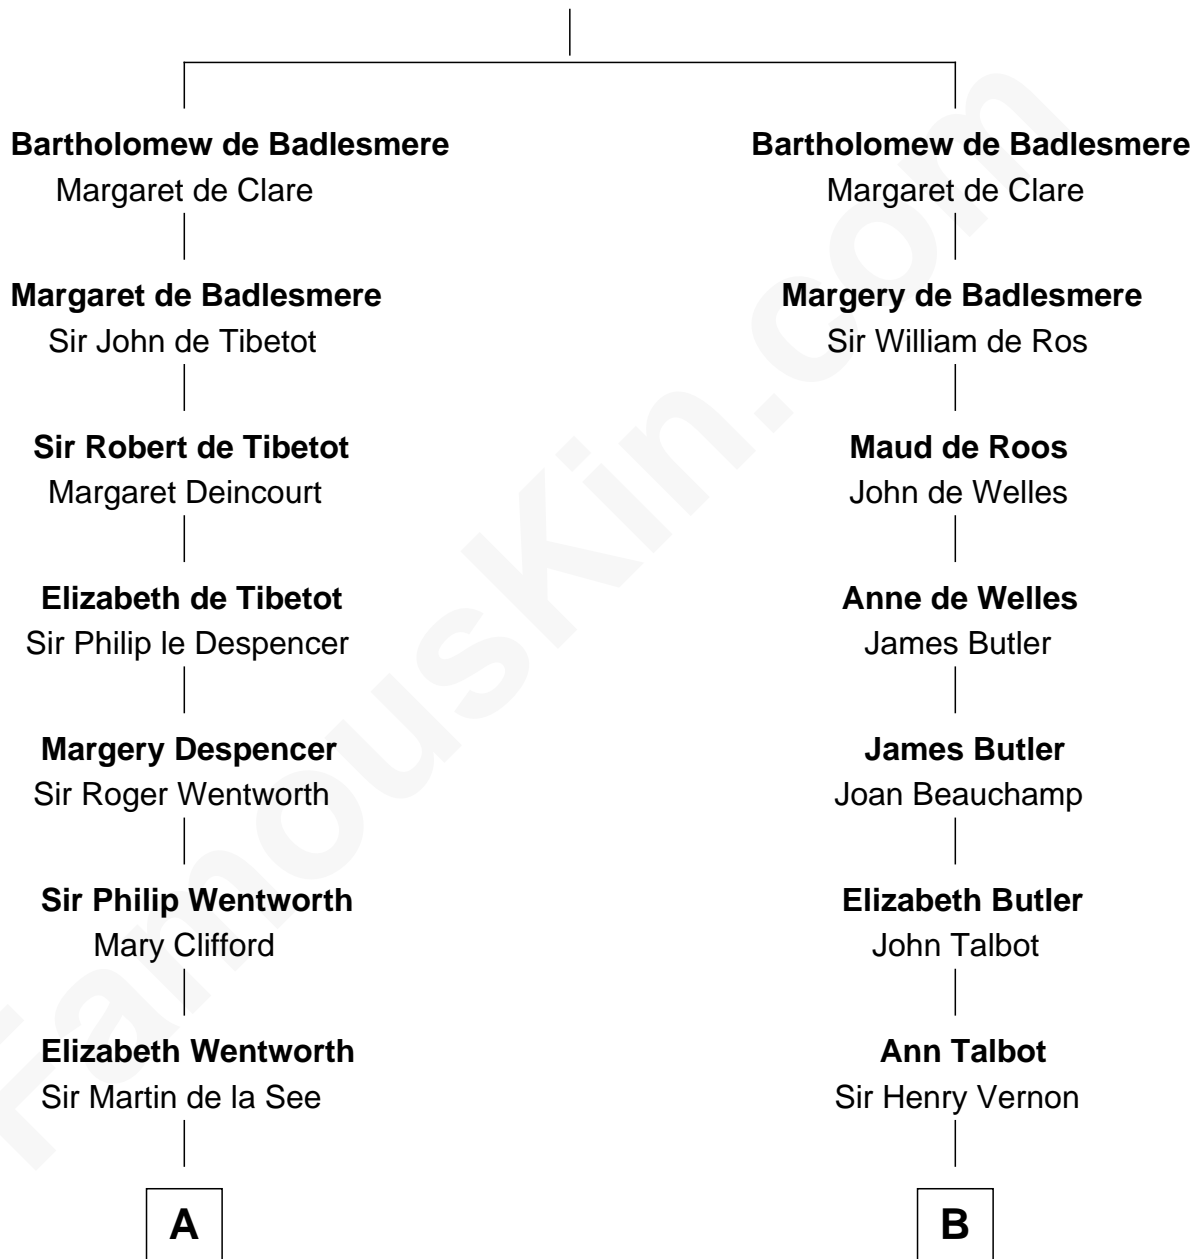

FamousKin.com

Relationship Chart of

Roy Rogers

Cowboy movie actor and singer

19th cousin 2 times removed of

Marjorie Post

Founder of General Foods

Gunselm de Badlesmere

C

Moses Kibbe
Sarah Everman

Jacintha Kibbe
William Womack

Archer Womack
Patricia Adeline Hatchett

Mattie M. Womack
Andrew E. Slye

Roy Rogers
Cowboy movie actor and singer

D

Caroline Cushman Lathrop
Charles Rollin Post

Charles William Post
Elle Letitia Merriweather

Marjorie Post
Founder of General Foods