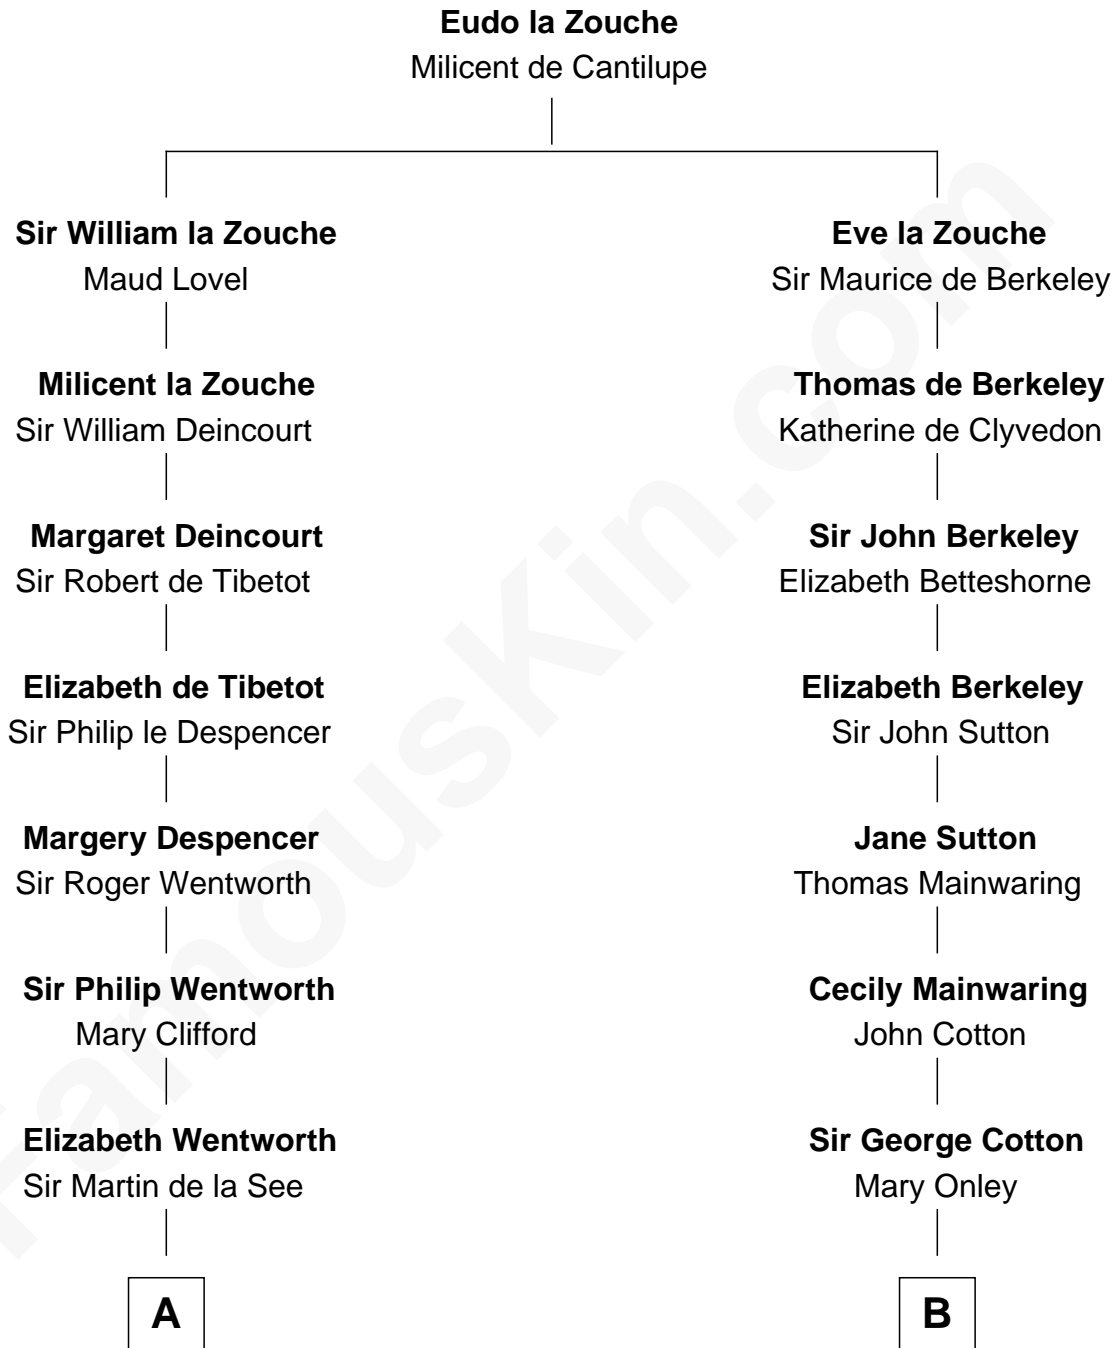

Marjorie Post

Founder of General Foods