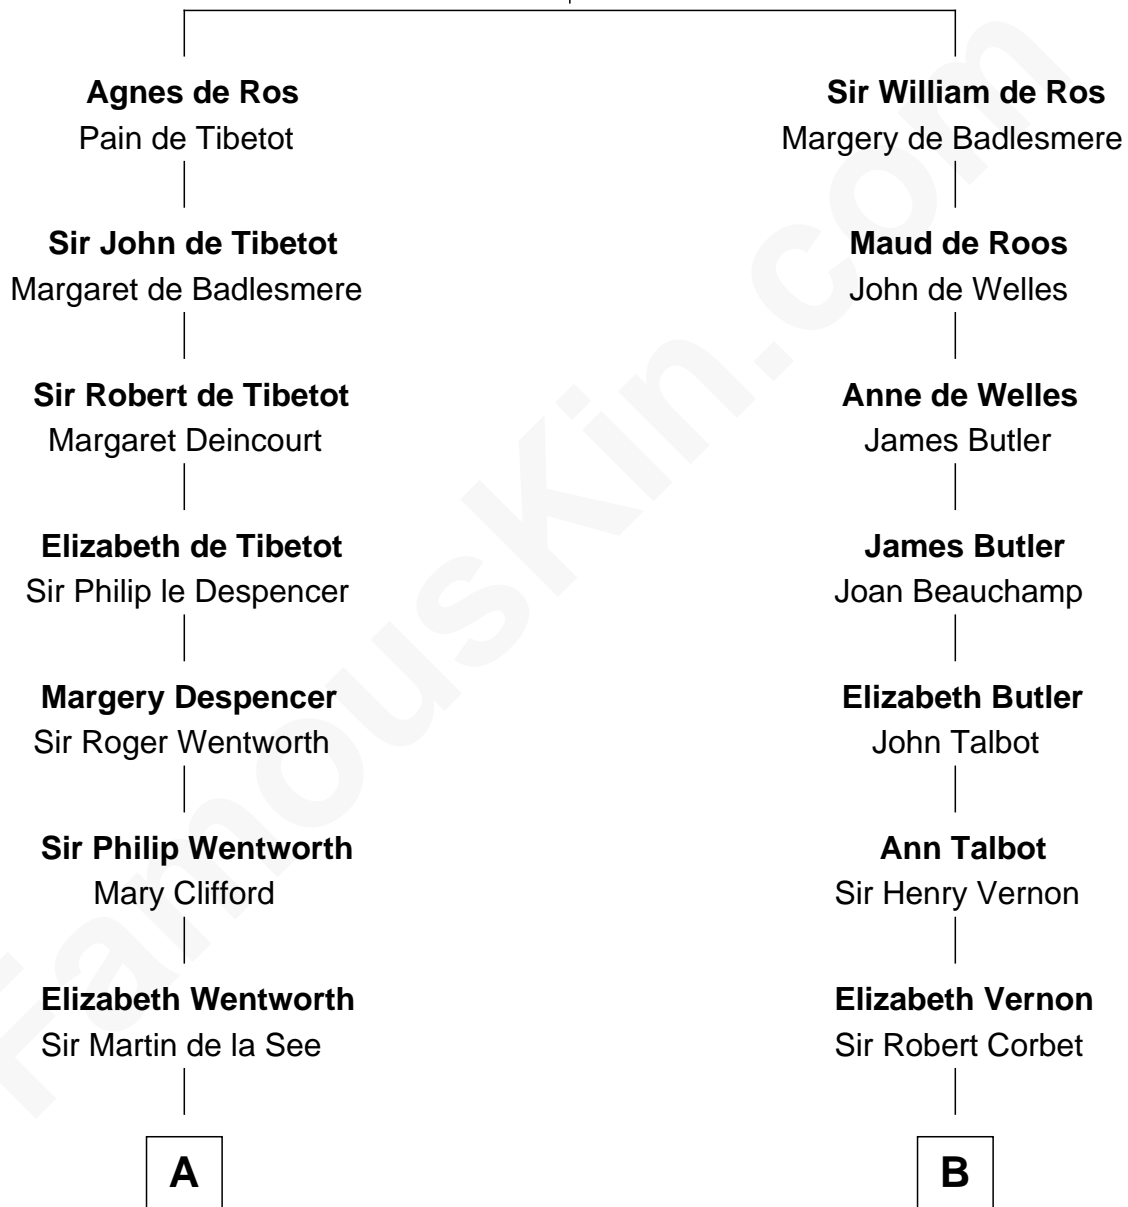

FamousKin.com

Relationship Chart of

Roy Rogers

Cowboy movie actor and singer

17th cousin 4 times removed of

C. W. Post

Founder of Post Cereals

William de Ros
Maude de Vaux

C

—
Moses Kibbe
Sarah Everman

—
Jacintha Kibbe
William Womack

—
Archer Womack
Patricia Adeline Hatchett

—
Mattie M. Womack
Andrew E. Slye

—
Roy Rogers
Cowboy movie actor and singer