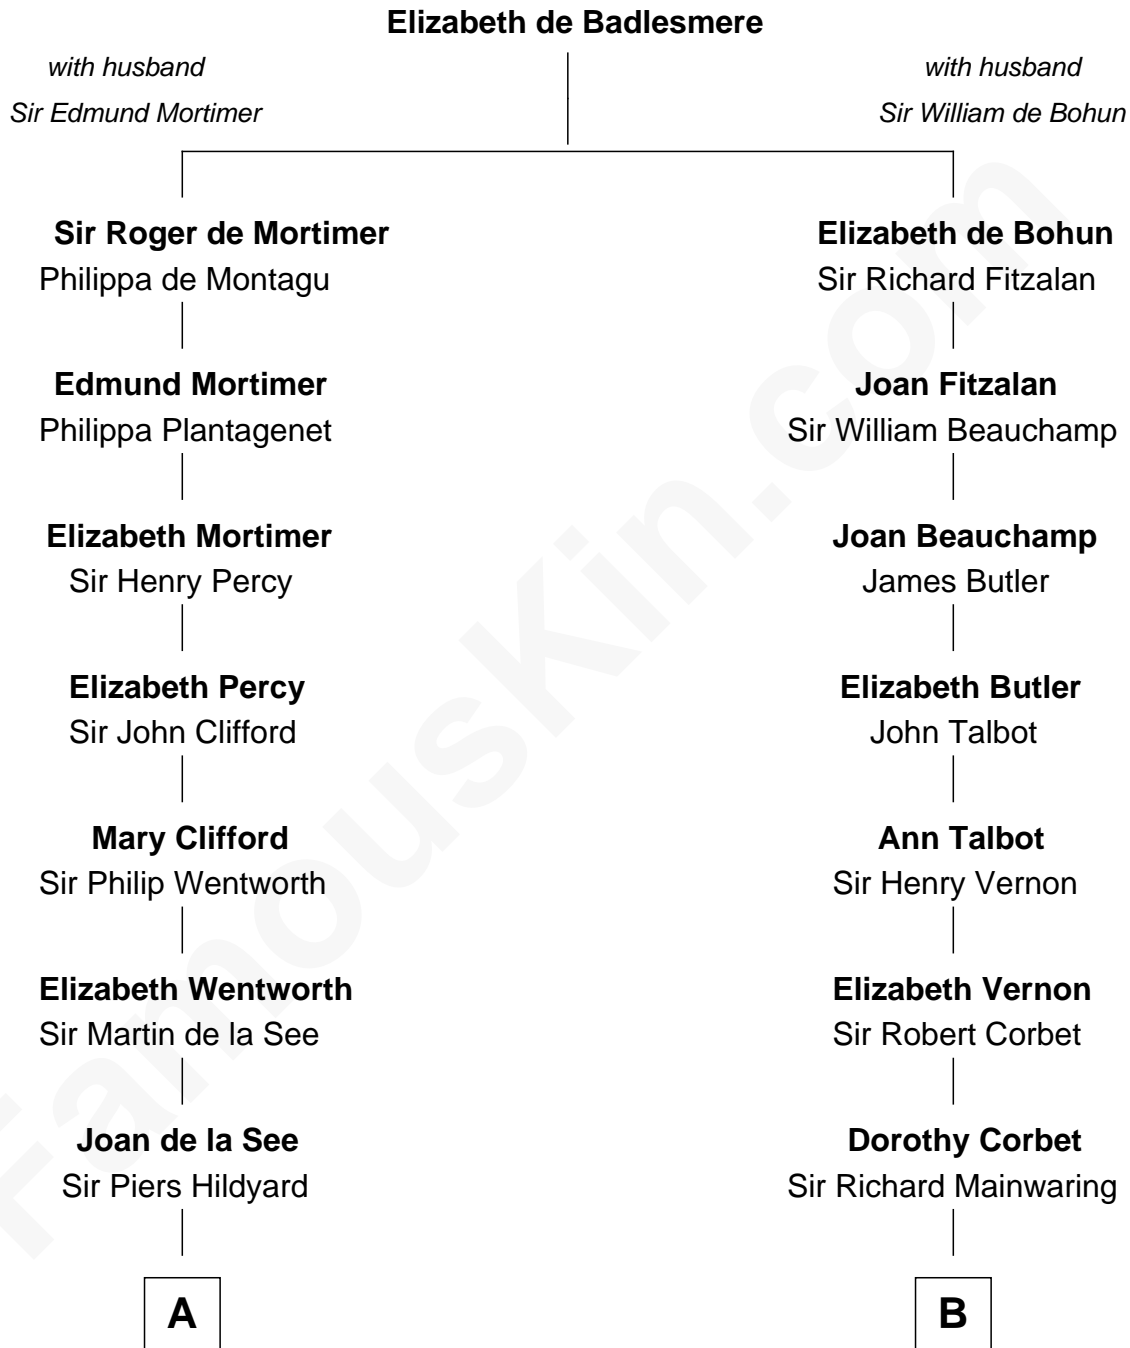

FamousKin.com

Relationship Chart of

Roy Rogers

Cowboy movie actor and singer

16th cousin 4 times removed of

C. W. Post

Founder of Post Cereals