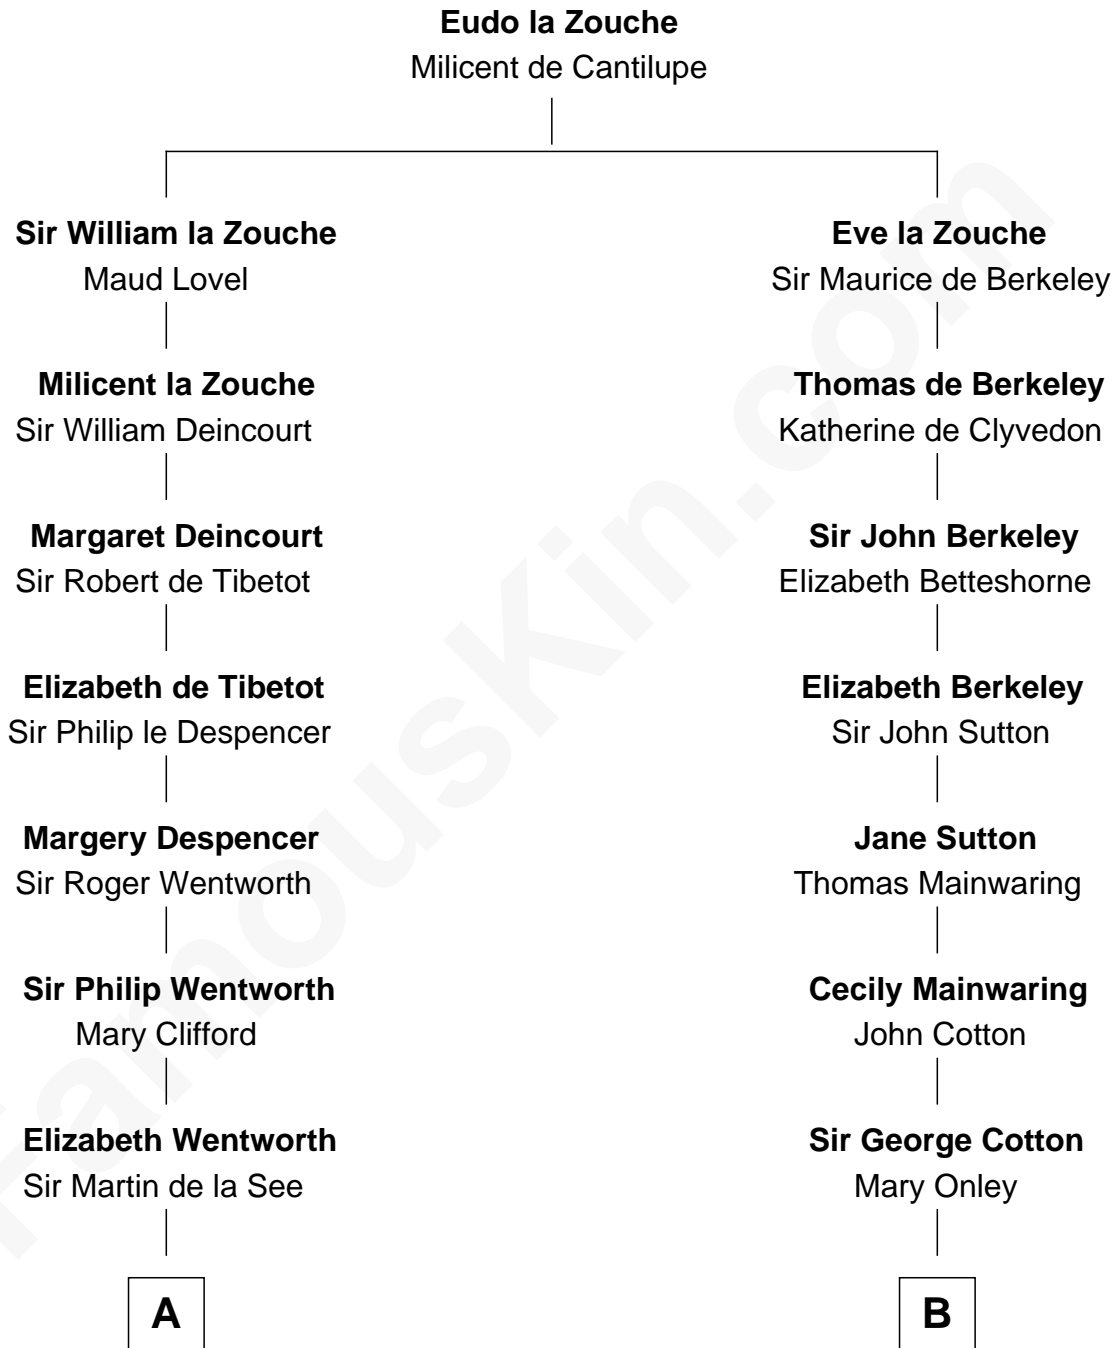

FamousKin.com

Relationship Chart of

Roy Rogers

Cowboy movie actor and singer

15th cousin 6 times removed of

C. W. Post

Founder of Post Cereals