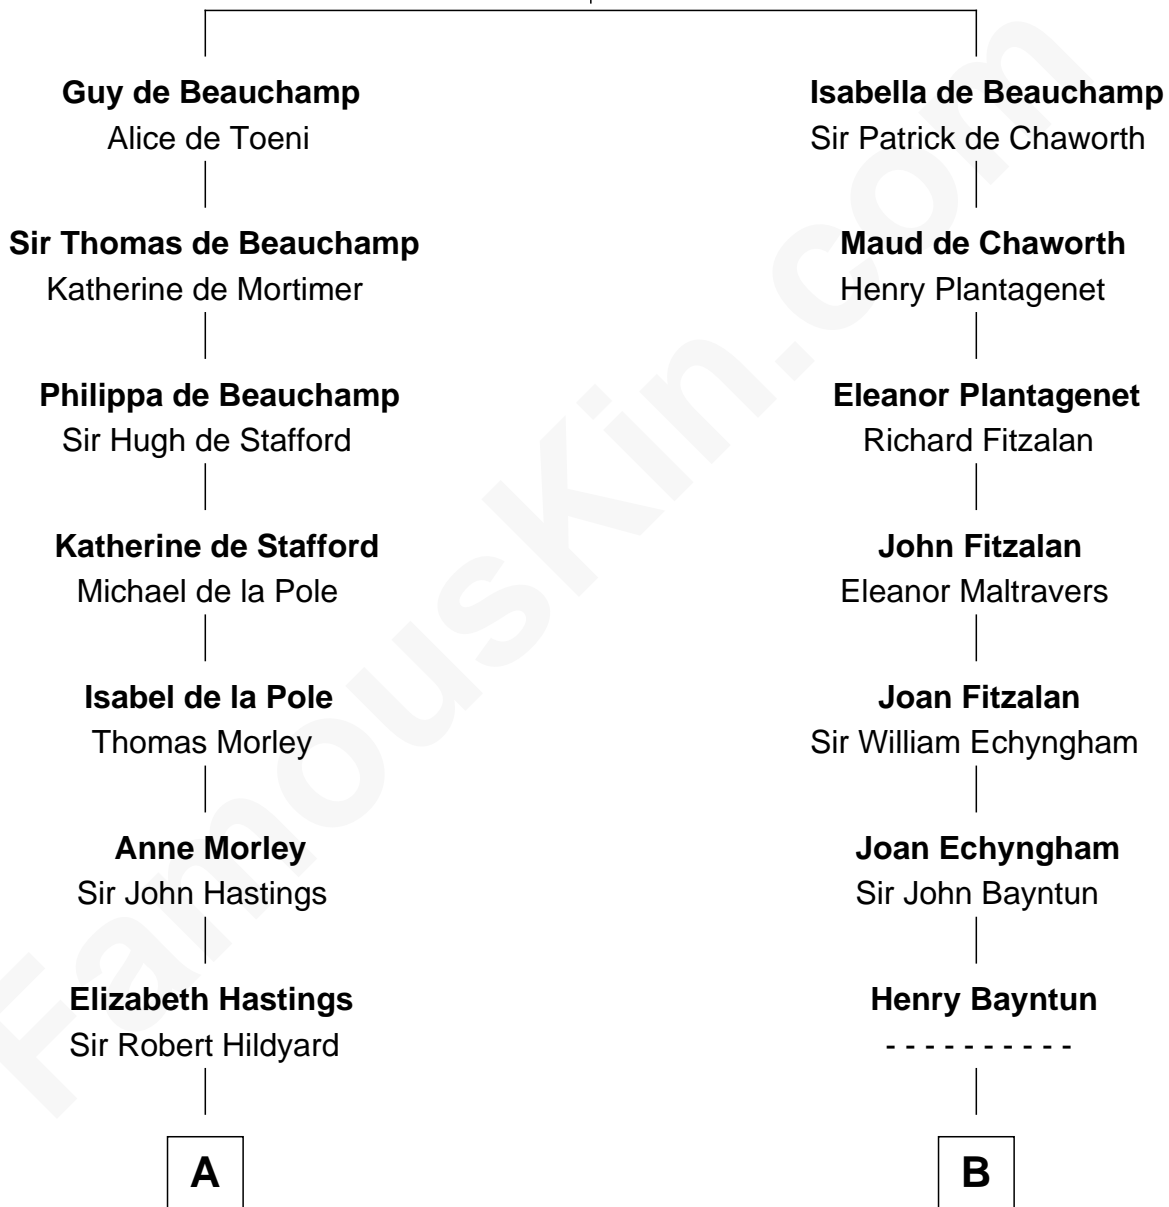

William de Beauchamp

Maud FitzJohn