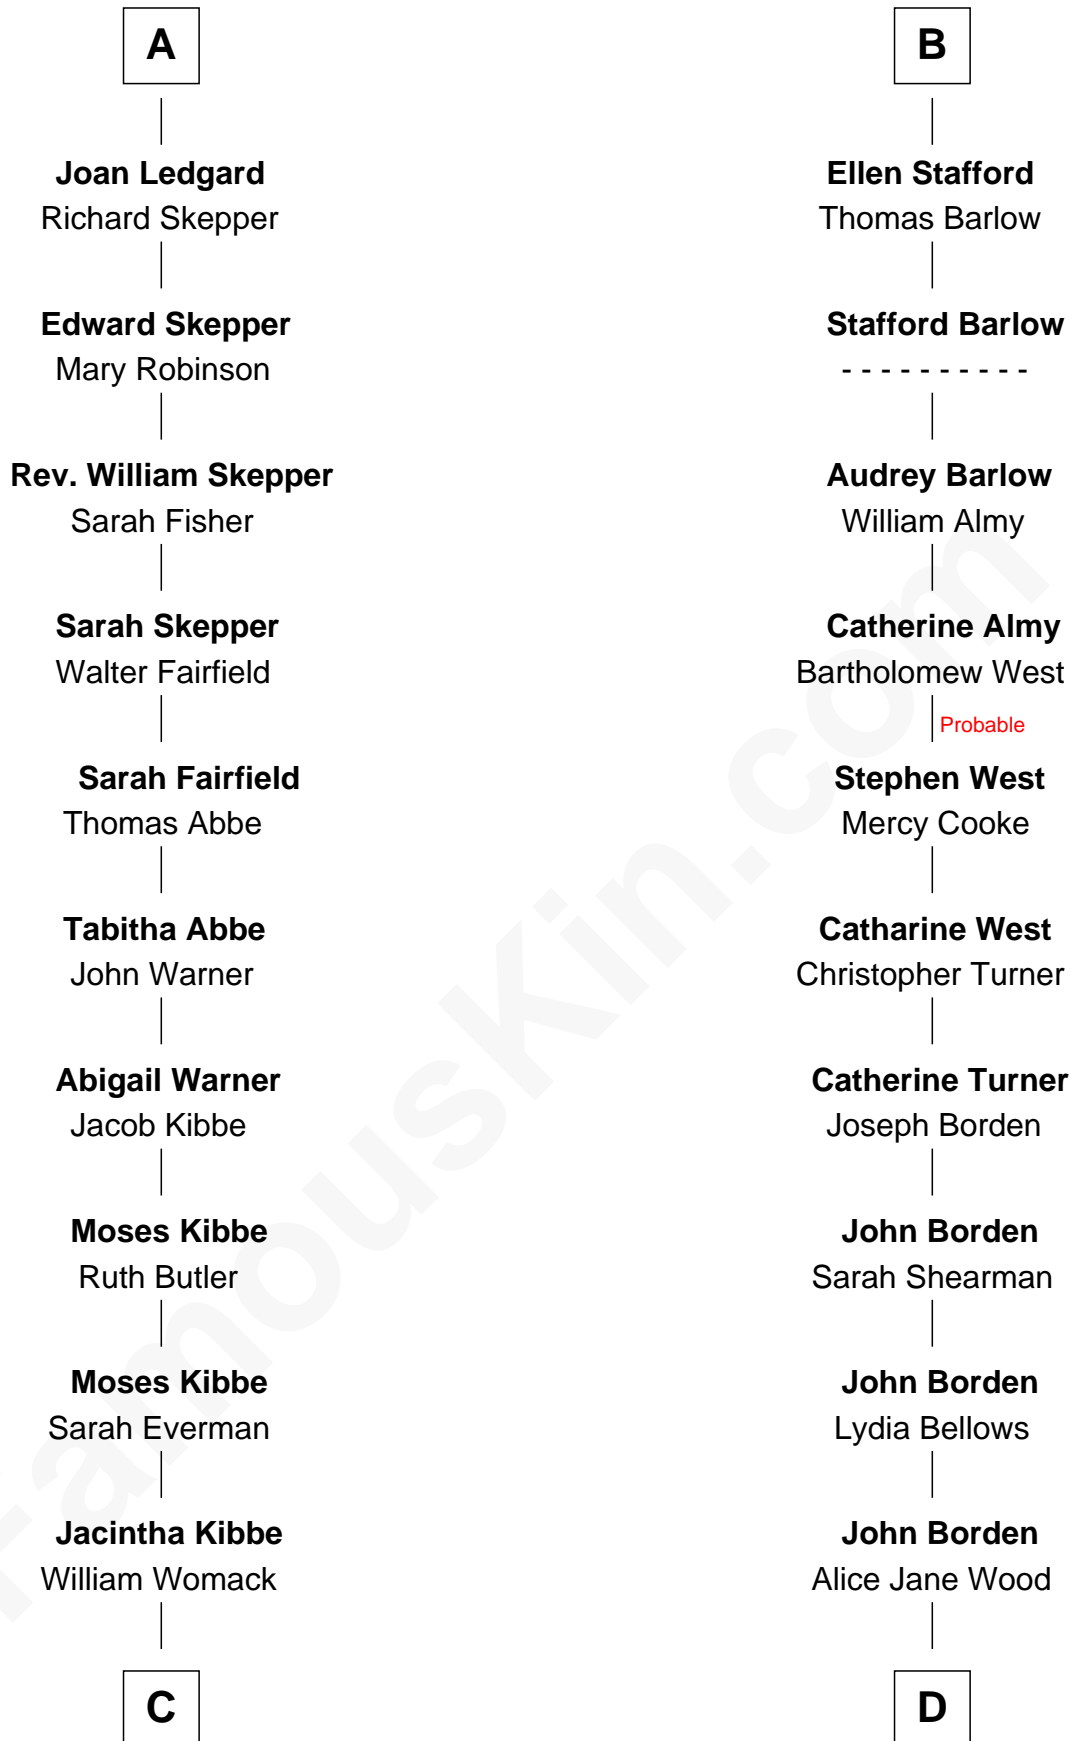

FamousKin.com

Relationship Chart of

Roy Rogers

Cowboy movie actor and singer

19th cousin 1 time removed of

Adlai Stevenson III

U.S. Senator from Illinois

Ralph de Stafford

Isabel de la Pole
Thomas Morley

Sir Humphrey Stafford
Elizabeth Burdet

Anne Morley
Sir John Hastings

Sir Humphrey Stafford
Eleanor Aylesbury

Elizabeth Hastings
Sir Robert Hildyard

Humphrey Stafford
Katherine Fray

Sir Piers Hildyard
Joan de la See

Sir Humphrey Stafford
Margaret Fogge

Isabel Hildyard
Ralph Legard

Sir Humphrey Stafford
Margaret Tame

A

B

C

Archer Womack
Patricia Adeline Hatchett

Mattie M. Womack
Andrew E. Slye

Roy Rogers
Cowboy movie actor and singer

D

William Borden
Mary DeGama Whiting

John Borden
Ellen Wallace Waller

Ellen Borden
Adlai Ewing Stevenson

Adlai Stevenson III
U.S. Senator from Illinois