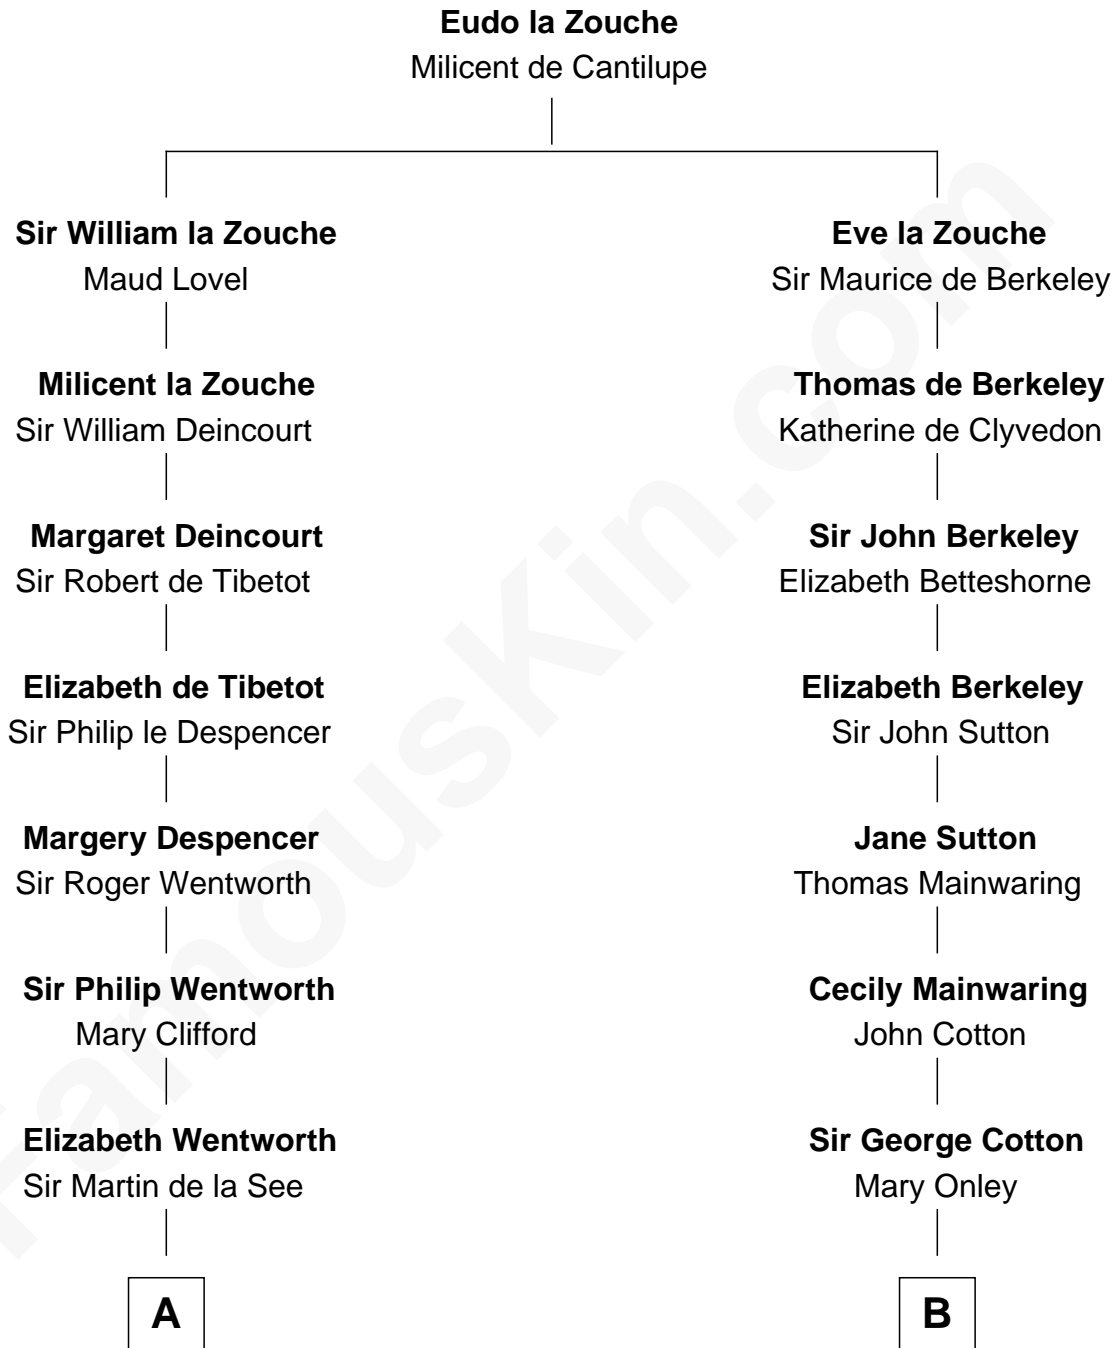

FamousKin.com

Relationship Chart of

Roy Rogers

Cowboy movie actor and singer

20th cousin 1 time removed of

Adlai Stevenson III

U.S. Senator from Illinois

C

Moses Kibbe
Sarah Everman

Jacintha Kibbe
William Womack

Archer Womack
Patricia Adeline Hatchett

Mattie M. Womack
Andrew E. Slye

Roy Rogers
Cowboy movie actor and singer

D

Mary DeGama Whiting
William Borden

John Borden
Ellen Wallace Waller