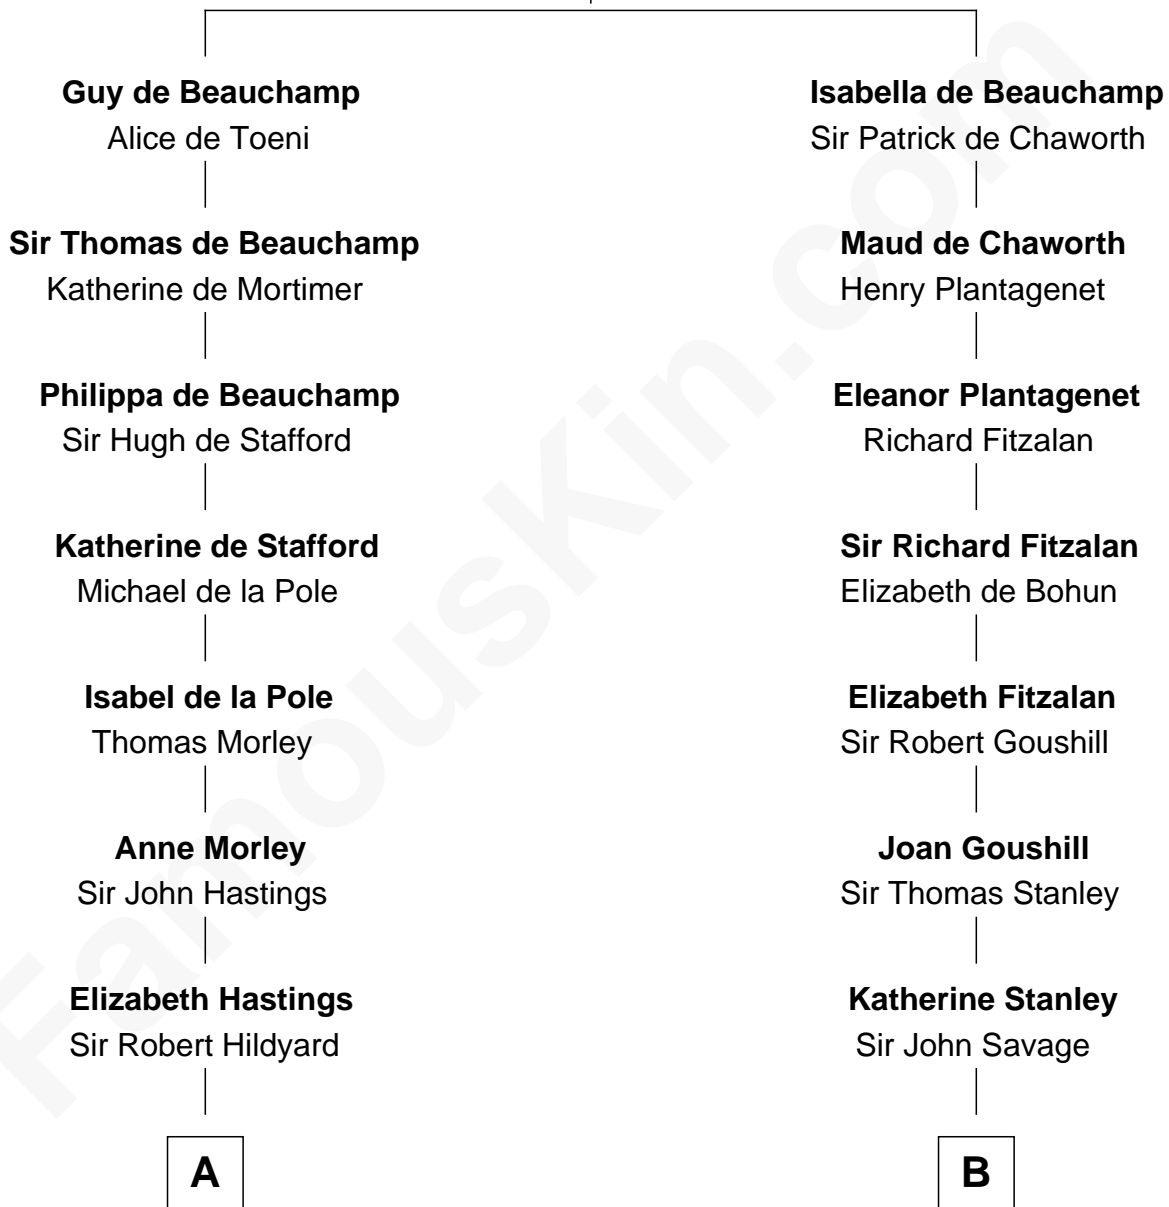

FamousKin.com

Relationship Chart of

Roy Rogers

Cowboy movie actor and singer

16th cousin 5 times removed of

Henry Lee III

9th Governor of Virginia

William de Beauchamp

Maud FitzJohn

C

—
Moses Kibbe
Sarah Everman

—
Jacintha Kibbe
William Womack

—
Archer Womack
Patricia Adeline Hatchett

—
Mattie M. Womack
Andrew E. Slye

—
Roy Rogers
Cowboy movie actor and singer