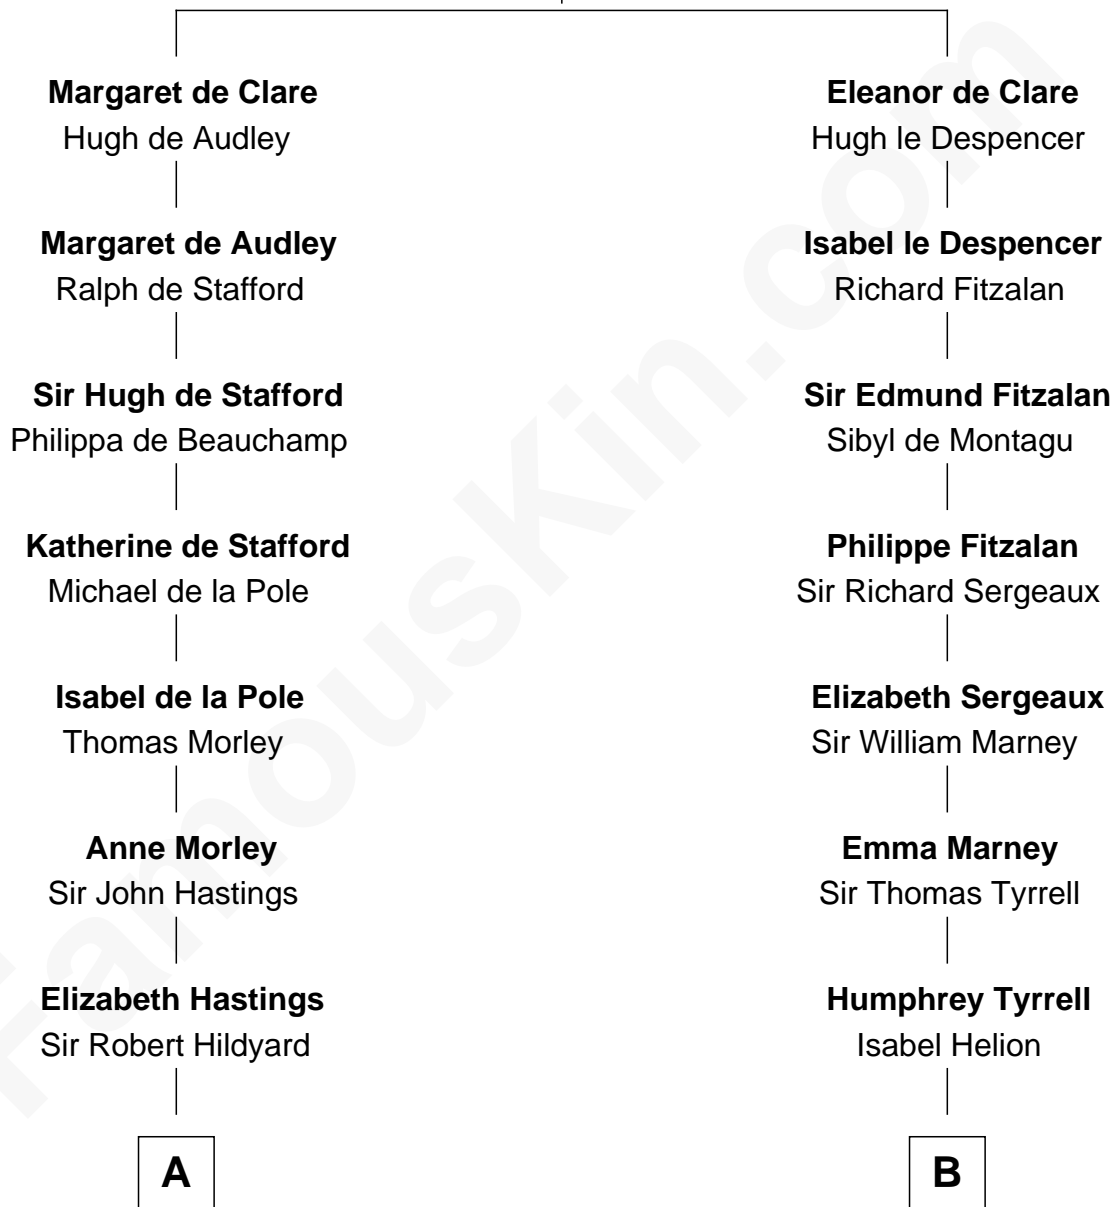

FamousKin.com

Relationship Chart of

Roy Rogers

Cowboy movie actor and singer

17th cousin 4 times removed of

Henry Lee III

9th Governor of Virginia

Sir Gilbert de Clare

Joan of Acre

C

—
Moses Kibbe
Sarah Everman

—
Jacintha Kibbe
William Womack

—
Archer Womack
Patricia Adeline Hatchett

—
Mattie M. Womack
Andrew E. Slye

—
Roy Rogers
Cowboy movie actor and singer