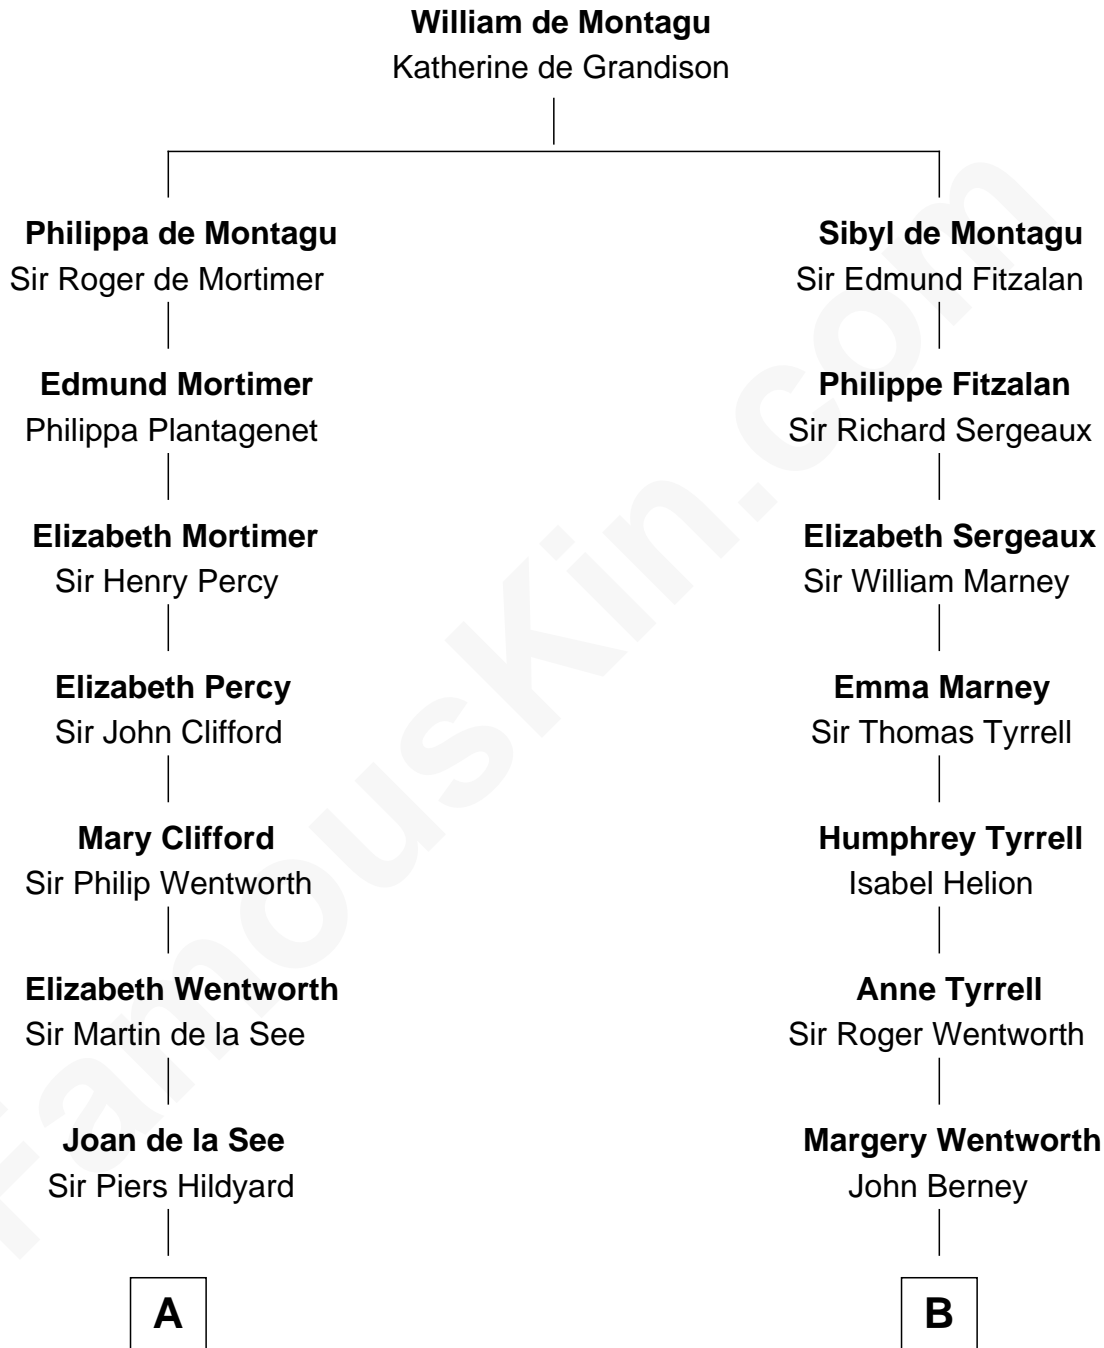

FamousKin.com

Relationship Chart of

Roy Rogers

Cowboy movie actor and singer

15th cousin 5 times removed of

Henry Lee III

9th Governor of Virginia

C

—
Jacintha Kibbe

William Womack

—
Archer Womack

Patricia Adeline Hatchett

—
Mattie M. Womack

Andrew E. Slye

—
Roy Rogers

Cowboy movie actor and singer