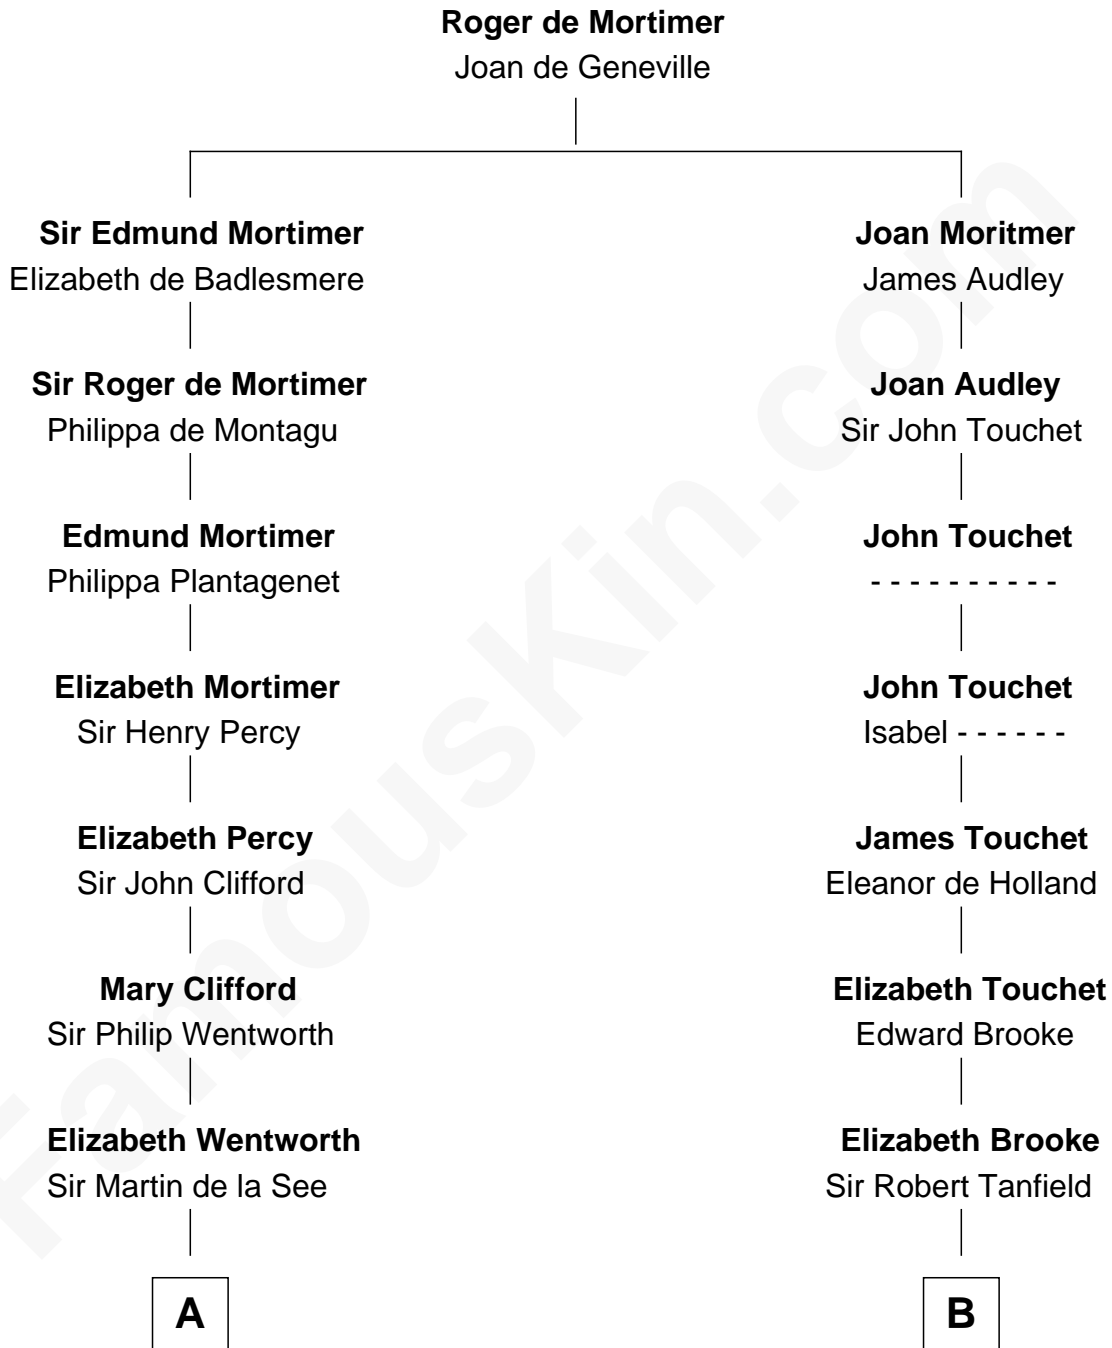

FamousKin.com

Relationship Chart of

Roy Rogers

Cowboy movie actor and singer

18th cousin 3 times removed of

Henry Lee III

9th Governor of Virginia

C

Moses Kibbe
Sarah Everman

Jacintha Kibbe
William Womack

Archer Womack
Patricia Adeline Hatchett

Mattie M. Womack
Andrew E. Slye

Roy Rogers
Cowboy movie actor and singer

D

Col. Henry Lee
Lucy Grymes

Henry Lee III
Light-Horse Harry