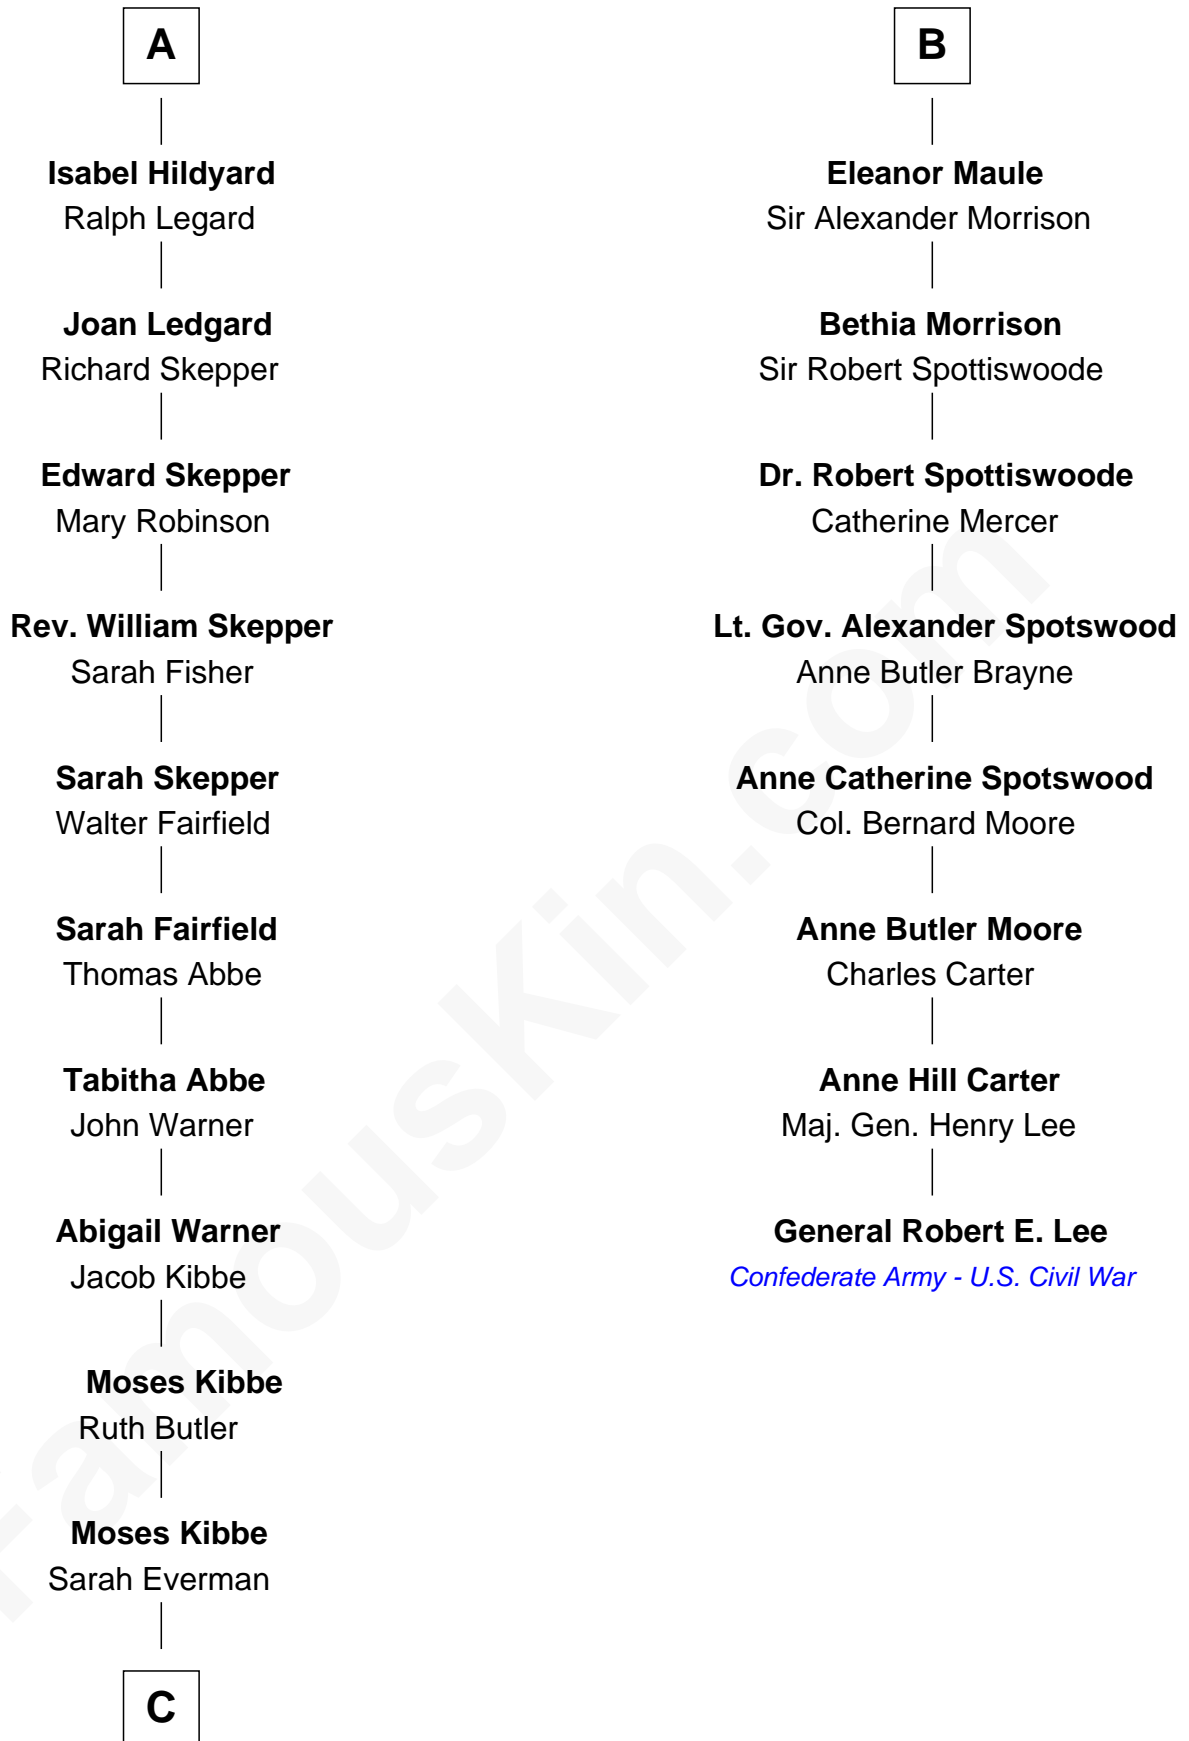

FamousKin.com

Relationship Chart of

Roy Rogers

Cowboy movie actor and singer

14th cousin 6 times removed of

General Robert E. Lee

Confederate Army - U.S. Civil War

Edward III, King of England

Philippa of Hainault

C

—
Jacintha Kibbe

William Womack

—
Archer Womack

Patricia Adeline Hatchett

—
Mattie M. Womack

Andrew E. Slye