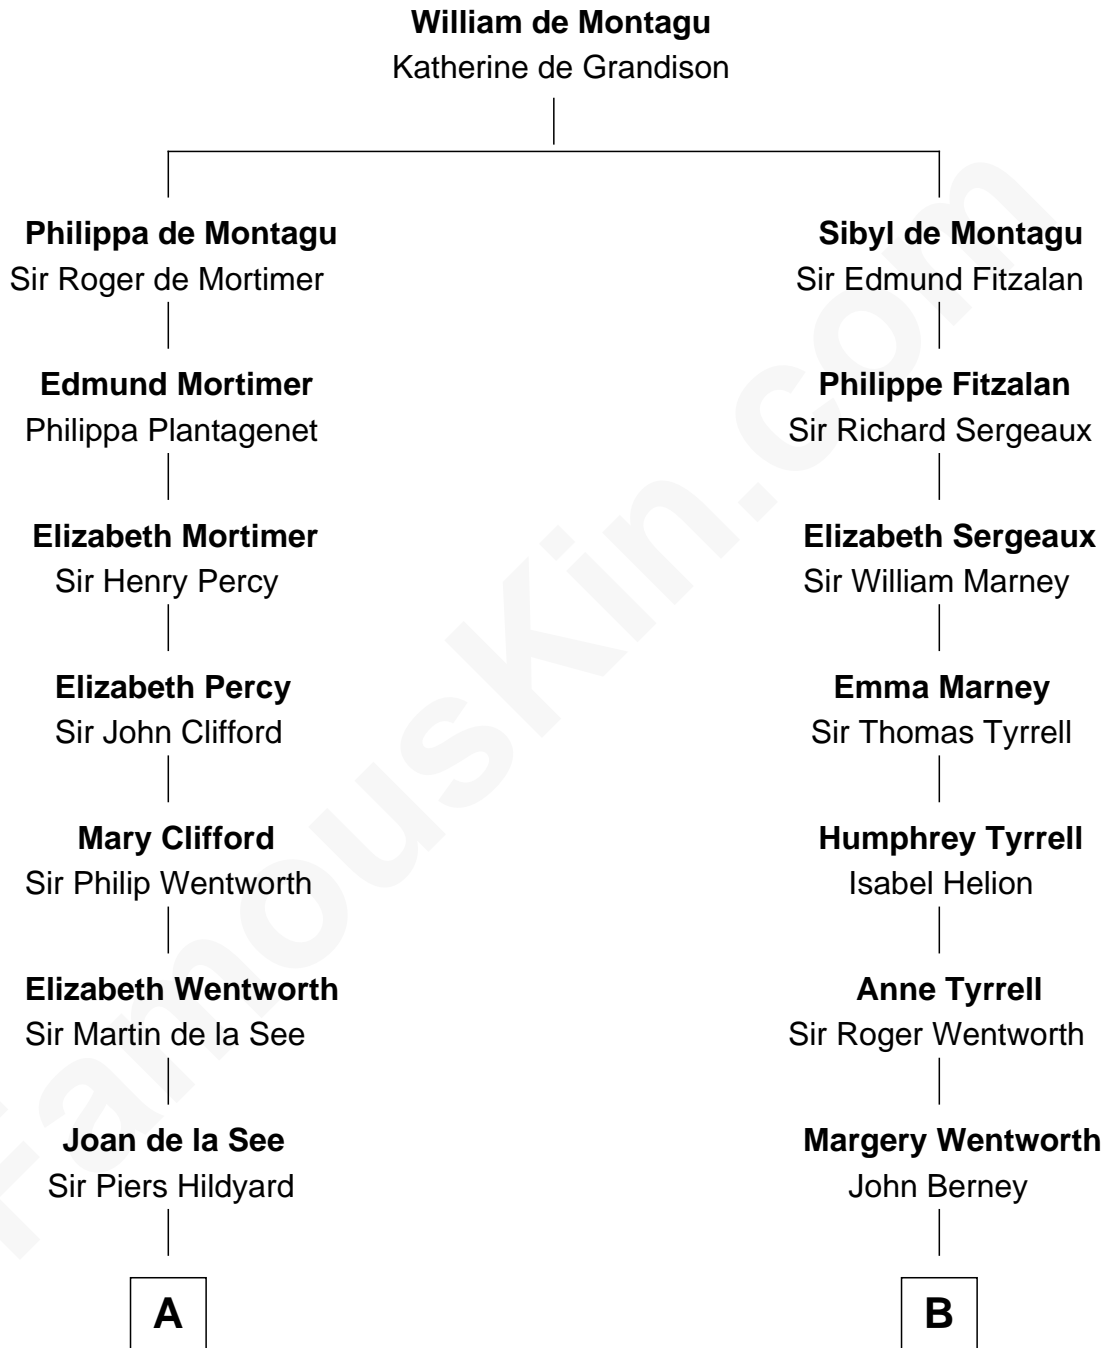

FamousKin.com

Relationship Chart of

Roy Rogers

Cowboy movie actor and singer

16th cousin 4 times removed of

General Robert E. Lee

Confederate Army - U.S. Civil War

C

—
Jacintha Kibbe

William Womack

—
Archer Womack

Patricia Adeline Hatchett

—
Mattie M. Womack

Andrew E. Slye

—
Roy Rogers

Cowboy movie actor and singer